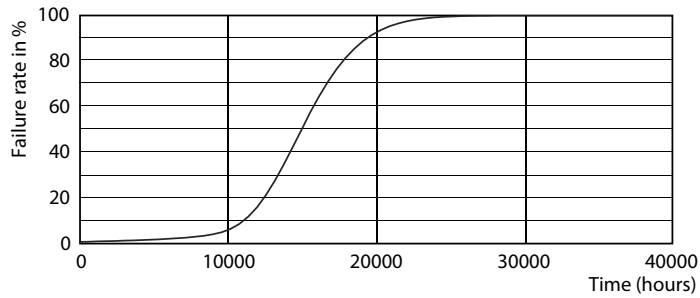

SceneSwitch LED candles and lusters

Lifetime

Life Expectancy Diagram - LED SSW 40W B38 E14 WW CL ND RF 1BC/6

Lumen Maintenance Diagram - LED SSW 40W B38 E14 WW CL ND RF 1BC/6