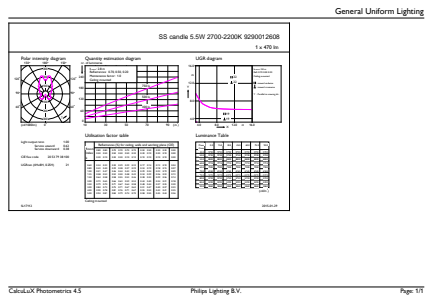

General uniform lighting - LED SSW 40W B38 E14 WW CL ND RF 1BC/6

SceneSwitch LED candles and lusters

EyeComfort	Yes
Product Data	
Order product name	LED SSW 40W B38 E14 WW CL ND RF 1BC/6
Full product name	LED SSW 40W B38 E14 WW CL ND RF 1BC/6
Full product code	871869659847401
Order code	929001260817

Material Nr. (12NC)	929001260817
Numerator - Quantity Per Pack	1
EAN/UPC - Product/Case	8718696598474
Numerator - Packs per outer box	6
EAN/UPC - Case	8718696747742

Dimensional drawing

Product	D	C
LED SSW 40W B38 E14 WW CL ND RF 1BC/6	38 mm	113 mm

Photometric data