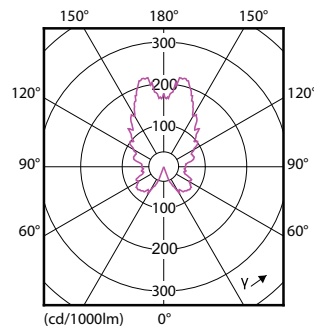

Lamp Current (Nom)	50 mA
Wattage Equivalent	40 W
Starting Time (Nom)	0.5 s
Warm-up time to 60% light	0.5 s
Power Factor (Fraction)	0.5
Voltage (Nom)	220-240 V
Temperature	
T-Case Maximum (Nom)	95 °C
Controls and Dimming	
Dimmable	No
Mechanical and Housing	
Bulb Finish	Clear
Bulb Shape	B38
Approval and Application	
Energy Consumption kWh/1000 h	6 kWh

SceneSwitch LED candles and lusters

EyeComfort	Yes
Product Data	
Order product name	LED SSW 40W B38 E14 WW CL ND RF 1BC/6
Full product name	LED SSW 40W B38 E14 WW CL ND RF 1BC/6
Full product code	871869659847401
Order code	929001260817

Material Nr. (12NC)	929001260817
Numerator - Quantity Per Pack	1
EAN/UPC - Product/Case	8718696598474
Numerator - Packs per outer box	6
EAN/UPC - Case	8718696747742

Dimensional drawing

Product	D	C
LED SSW 40W B38 E14 WW CL ND RF 1BC/6	38 mm	113 mm

Photometric data

Spectral Power Distribution Colour - LED SSW 40W B38 E14 WW CL ND RF 1BC/6

General uniform lighting - LED SSW 40W B38 E14 WW CL ND RF 1BC/6

Light Distribution Diagram - LED SSW 40W B38 E14 WW CL ND RF 1BC/6