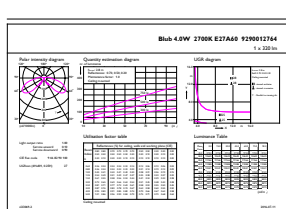

LEDbulb Classic CM 30W E27 A60 827 ND