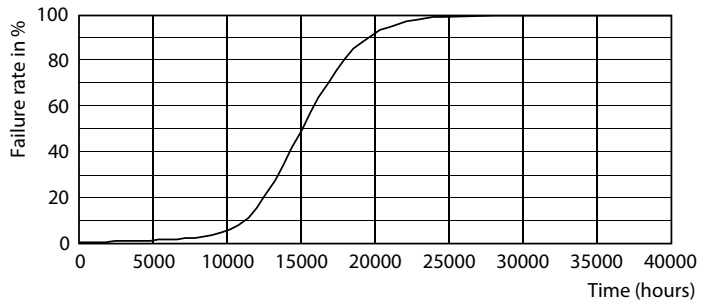

Product data

General Information	
Cap base	E27 [E27]
Nominal lifetime (nom.)	15000 h
Switching cycle	20000X
Technical type	3.5-30W
Light Technical	
Colour Code	827 [CCT of 2,700 K]
Lamp Luminous Flux 25°C EL (Nom)	370 lm
Lamp Luminous Flux (Nom)	370 lm
Colour Designation	Warm white (WW)
Colour Temperature, horizontal (Nom)	2700 K
Lamp Luminous Efficacy EM (Nom)	105.71 lm/W
Colour consistency	<6
Colour Rendering Index,horiz (Nom)	80
LLMF at end of nominal lifetime (nom.)	70 %
Operating and Electrical	
Input frequency	50 to 60 Hz
Power (Rated) (Nom)	3.5 W
Lamp current (nom.)	33 mA
Wattage equivalent	30 W

Photometric data

LEDbulb Classic CM 30W E27 A60 827 ND

LEDbulb Classic CM 30W E27 A60 827 ND

LEDbulb Classic CM 30W E27 A60 827 ND

Decorative LED bulbs

Lifetime

LEDbulb Classic CM 48W E27 A60 Mirror Crown 827 DIM