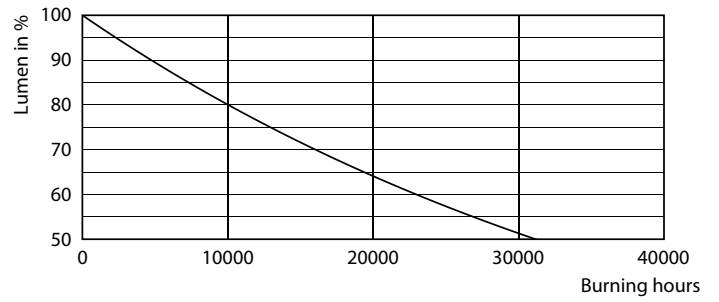

Product data

General Information	
Cap base	E27 [E27]
Nominal lifetime (nom.)	15000 h
Switching cycle	20000X
Technical type	3.5-30W
Light Technical	
Colour Code	827 [CCT of 2,700 K]
Lamp Luminous Flux 25°C EL (Nom)	370 lm
Lamp Luminous Flux (Nom)	370 lm
Colour Designation	Warm white (WW)
Colour Temperature, horizontal (Nom)	2700 K
Lamp Luminous Efficacy EM (Nom)	105.71 lm/W
Colour consistency	<6
Colour Rendering Index,horiz (Nom)	80
LLMF at end of nominal lifetime (nom.)	70 %
Operating and Electrical	
Input frequency	50 to 60 Hz
Power (Rated) (Nom)	3.5 W
Lamp current (nom.)	33 mA
Wattage equivalent	30 W

Starting time (nom.)	0.5 s
Warm-up time to 60% light (nom.)	1 s
Power factor (nom.)	0.5
Voltage (Nom)	220-240 V
Temperature	
T-Case maximum (nom.)	55 °C
Controls and Dimming	
Dimmable	No
Approval and Application	
Energy efficiency label (EEL)	A++
Energy Consumption kWh/1000 h	4 kWh
Product Data	
Full product code	871869666867201
Order product name	LED Classic CM A60 30W WW E27 CL ND SRT4
EAN/UPC – product	8718696668672
Order code	929001276458
Numerator – quantity per pack	1
Numerator – packs per outer box	4

Decorative LED bulbs

Material no. (12NC)	929001276458
Net weight (piece)	0.030 kg

Dimensional drawing

FLT A60 230V 320lm 2700K E27 ND Mirror

Product	D	C
LED Classic CM A60 30W WW E27 CL ND SRT4	60 mm	104 mm

Photometric data

LEDbulb Classic CM 30W E27 A60 827 ND

LEDbulb Classic CM 30W E27 A60 827 ND

LEDbulb Classic CM 30W E27 A60 827 ND

Decorative LED bulbs

Lifetime

LEDbulb Classic CM 48W E27 A60 Mirror Crown 827 DIM