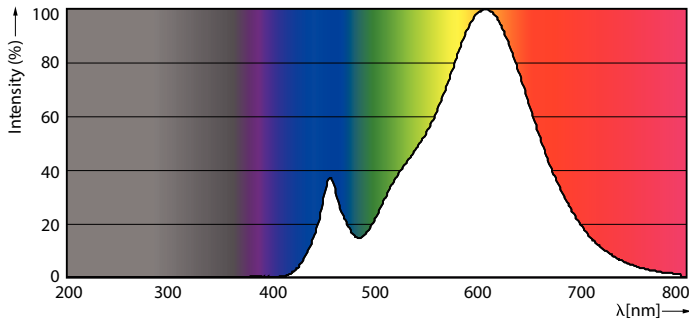

Photometric data

LEDbulb Classic CM 30W E27 A60 827 ND