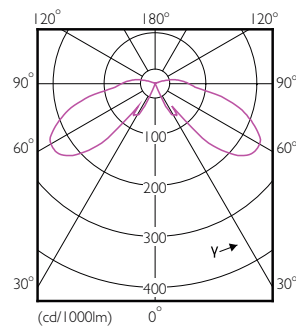

LEDbulb Classic CM 30W E27 A60 827 ND