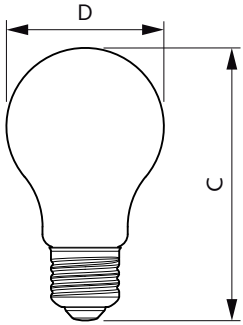

Product data

General Information	
Cap base	E27 [E27]
Nominal lifetime (nom.)	15000 h
Switching cycle	20000X
Technical type	3.5-30W
Light Technical	
Colour Code	827 [CCT of 2,700 K]
Lamp Luminous Flux 25°C EL (Nom)	370 lm
Lamp Luminous Flux (Nom)	370 lm
Colour Designation	Warm white (WW)
Colour Temperature, horizontal (Nom)	2700 K
Lamp Luminous Efficacy EM (Nom)	105.71 lm/W
Colour consistency	<6
Colour Rendering Index,horiz (Nom)	80
LLMF at end of nominal lifetime (nom.)	70 %
Operating and Electrical	
Input frequency	50 to 60 Hz
Power (Rated) (Nom)	3.5 W
Lamp current (nom.)	33 mA
Wattage equivalent	30 W

Starting time (nom.)	0.5 s
Warm-up time to 60% light (nom.)	1 s
Power factor (nom.)	0.5
Voltage (Nom)	220-240 V
Temperature	
T-Case maximum (nom.)	55 °C
Controls and Dimming	
Dimmable	No
Approval and Application	
Energy efficiency label (EEL)	A++
Energy Consumption kWh/1000 h	4 kWh
Product Data	
Full product code	871869666867201
Order product name	LED Classic CM A60 30W WW E27 CL ND SRT4
EAN/UPC – product	8718696668672
Order code	929001276458
Numerator – quantity per pack	1
Numerator – packs per outer box	4

Decorative LED bulbs

Material no. (12NC)	929001276458
Net weight (piece)	0.030 kg

Dimensional drawing

FLT A60 230V 320lm 2700K E27 ND Mirror

Product	D	C
LED Classic CM A60 30W WW E27 CL ND SRT4	60 mm	104 mm