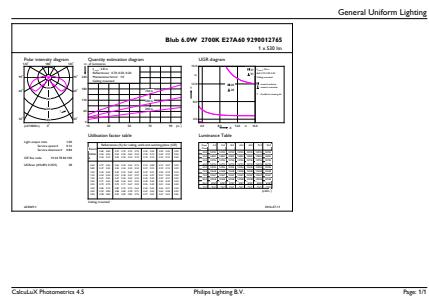

Product data

General Information		Temperature	
Cap base	E27 [E27]	Warm-up time to 60% light (nom.)	1 s
Nominal lifetime (nom.)	15000 h	Power factor (nom.)	0.5
Switching cycle	20000X	Voltage (Nom)	220-240 V
Technical type	5.5-48W	Temperature	
Light Technical		T-Case maximum (nom.)	60 °C
Colour Code	827 [CCT of 2,700 K]	Controls and Dimming	
Lamp Luminous Flux 25°C EL (Nom)	620 lm	Dimmable	No
Lamp Luminous Flux (Nom)	620 lm	Approval and Application	
Colour Designation	Warm white (WW)	Energy efficiency label (EEL)	A++
Colour Temperature, horizontal (Nom)	2700 K	Energy Consumption kWh/1000 h	6 kWh
Lamp Luminous Efficacy EM (Nom)	112.73 lm/W	Product Data	
Colour consistency	<6	Full product code	871869666869601
Colour Rendering Index,horiz (Nom)	80	Order product name	LED Classic CM A60 48W WW E27 CL ND SRT4
LLMF at end of nominal lifetime (nom.)	70 %	EAN/UPC – product	8718696668696
Operating and Electrical		Order code	929001276558
Input frequency	50 to 60 Hz	Numerator – quantity per pack	1
Power (Rated) (Nom)	5.5 W	Numerator – packs per outer box	4
Lamp current (nom.)	50 mA	Material no. (12NC)	929001276558
Starting time (nom.)	0.5 s		

Decorative LED bulbs

Net weight (piece) 0.030 kg

Dimensional drawing

FLT A60 230V 530lm 2700K E27 ND Mirror

Product	D	C
LED Classic CM A60 48W WW E27 CL ND SRT4	60 mm	104 mm

Photometric data

LEDbulb Classic CM 48W E27 A60 827 ND