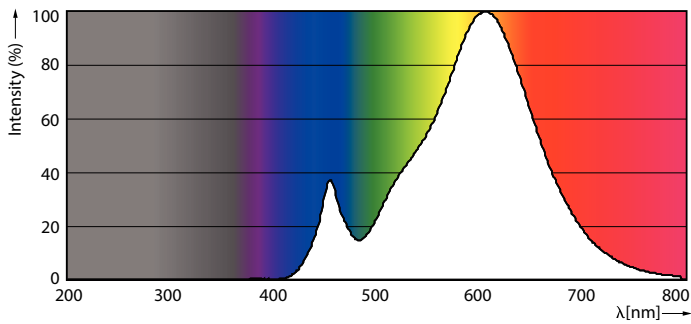

LEDbulb Classic CM 30W E27 A60 827 ND