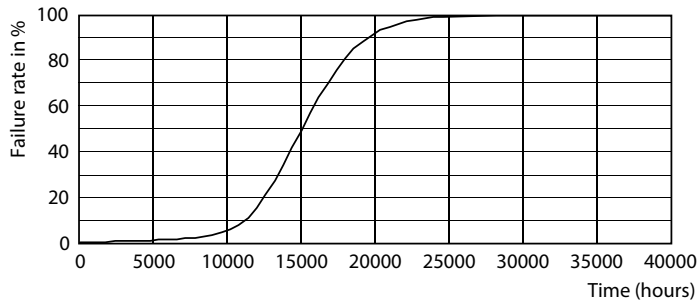

Decorative LED bulbs

Lifetime

LEDbulb Classic CM 48W E27 A60 Mirror Crown 827 DIM