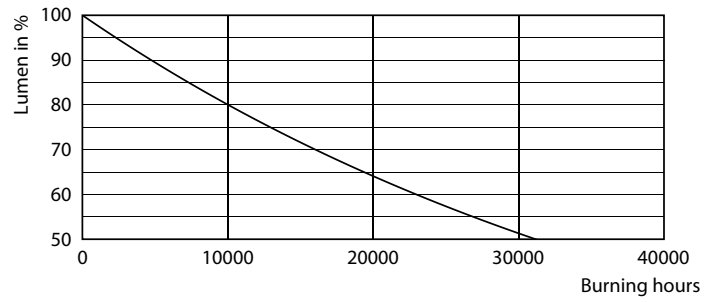

Decorative LED bulbs

Lifetime

LEDbulb Classic CM 48W E27 A60 Mirror Crown 827 DIM