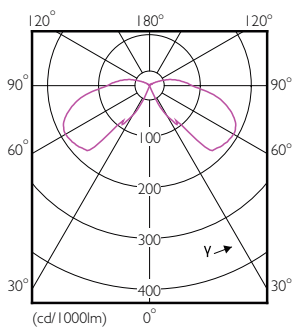

Product data

General Information		Temperature	
Cap base	E27 [E27]	Warm-up time to 60% light (nom.)	1 s
Nominal lifetime (nom.)	15000 h	Power factor (nom.)	0.5
Switching cycle	20000X	Voltage (Nom)	220-240 V
Technical type	5.5-48W	Temperature	
Light Technical		T-Case maximum (nom.)	60 °C
Colour Code	827 [CCT of 2,700 K]	Controls and Dimming	
Lamp Luminous Flux 25°C EL (Nom)	620 lm	Dimmable	No
Lamp Luminous Flux (Nom)	620 lm	Approval and Application	
Colour Designation	Warm white (WW)	Energy efficiency label (EEL)	A++
Colour Temperature, horizontal (Nom)	2700 K	Energy Consumption kWh/1000 h	6 kWh
Lamp Luminous Efficacy EM (Nom)	112.73 lm/W	Product Data	
Colour consistency	<6	Full product code	871869666869601
Colour Rendering Index,horiz (Nom)	80	Order product name	LED Classic CM A60 48W WW E27 CL ND SRT4
LLMF at end of nominal lifetime (nom.)	70 %	EAN/UPC – product	8718696668696
Operating and Electrical		Order code	929001276558
Input frequency	50 to 60 Hz	Numerator – quantity per pack	1
Power (Rated) (Nom)	5.5 W	Numerator – packs per outer box	4
Lamp current (nom.)	50 mA	Material no. (12NC)	929001276558
Starting time (nom.)	0.5 s		

Decorative LED bulbs

Net weight (piece) 0.030 kg

Dimensional drawing

FLT A60 230V 530lm 2700K E27 ND Mirror

Product	D	C
LED Classic CM A60 48W WW E27 CL ND SRT4	60 mm	104 mm

Photometric data

LEDbulb Classic CM 48W E27 A60 827 ND