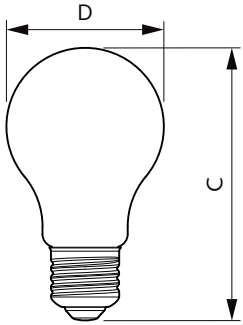

Decorative LED bulbs

LED Classic CM A60 48W WW E27 CL ND SRT4

The new Deco collection (bulb) transforms your home with a perfect blend of (warm) white light and a lean, minimalistic lighting experience. With very long lifetime, up to 90% energy savings, no flickering and an instant full-level brightness, you will also enjoy soft and evenly distributed light with that trendy and stylish charm for a welcoming harmony in your space.

Product data

General Information		Temperature	
Cap base	E27 [E27]	Warm-up time to 60% light (nom.)	1 s
Nominal lifetime (nom.)	15000 h	Power factor (nom.)	0.5
Switching cycle	20000X	Voltage (Nom)	220-240 V
Technical type	5.5-48W	Temperature	
Light Technical		T-Case maximum (nom.)	60 °C
Colour Code	827 [CCT of 2,700 K]	Controls and Dimming	
Lamp Luminous Flux 25°C EL (Nom)	620 lm	Dimmable	No
Lamp Luminous Flux (Nom)	620 lm	Approval and Application	
Colour Designation	Warm white (WW)	Energy efficiency label (EEL)	A++
Colour Temperature, horizontal (Nom)	2700 K	Energy Consumption kWh/1000 h	6 kWh
Lamp Luminous Efficacy EM (Nom)	112.73 lm/W	Product Data	
Colour consistency	<6	Full product code	871869666869601
Colour Rendering Index,horiz (Nom)	80	Order product name	LED Classic CM A60 48W WW E27 CL ND SRT4
LLMF at end of nominal lifetime (nom.)	70 %	EAN/UPC – product	8718696668696
Operating and Electrical		Order code	929001276558
Input frequency	50 to 60 Hz	Numerator – quantity per pack	1
Power (Rated) (Nom)	5.5 W	Numerator – packs per outer box	4
Lamp current (nom.)	50 mA	Material no. (12NC)	929001276558
Starting time (nom.)	0.5 s		

Decorative LED bulbs

Net weight (piece) 0.030 kg

Dimensional drawing

FLT A60 230V 530lm 2700K E27 ND Mirror

Product	D	C
LED Classic CM A60 48W WW E27 CL ND SRT4	60 mm	104 mm

Photometric data

LEDbulb Classic CM 48W E27 A60 827 ND