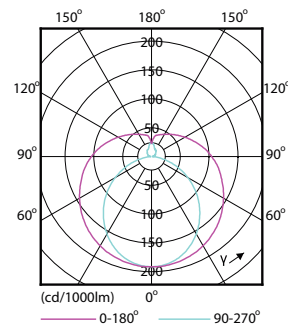

Photometric data

LEDtube HO 20W G13 740 T8 AP I G