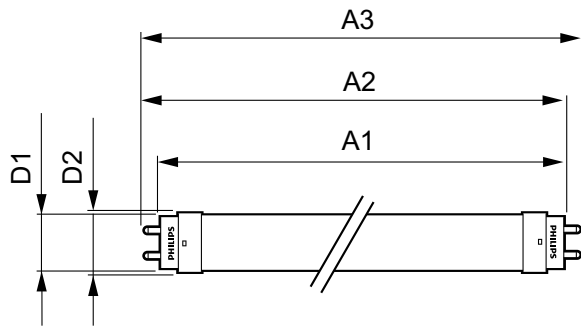

Essential LEDtube

Order product name	LEDtube HO 1200mm 20W 740 T8 AP I G
EAN/UPC – product	8718696674345
Order code	67434500
Numerator – quantity per pack	1
Numerator – packs per outer box	10

Material no. (12NC)	929001277208
Net weight (piece)	0.215 kg

Dimensional drawing

TLED Ecofit APR HO 1200mm 4ft T8 220-240

Product	D1	D2	A1	A2	A3
LEDtube HO 1200mm 20W 740 T8 AP I G	25.7 mm	28 mm	1198 mm	1205 mm	1212 mm