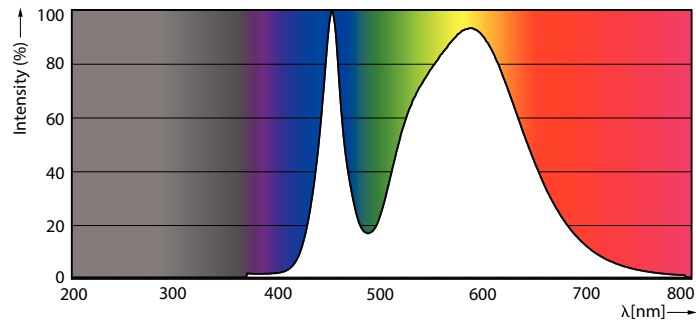

Photometric data

LEDtube HO 20W G13 740 T8 AP I G