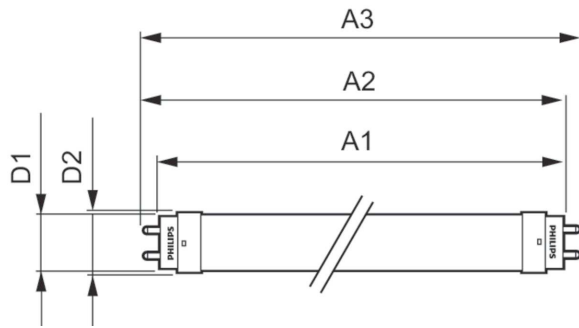

Product data

General information		Voltage (Nom)	
Cap base	G13 [Medium Bi-Pin Fluorescent]	220-240 V	
EU RoHS compliant	Yes	Temperature	
Nominal lifetime (nom.)	15000 h	T-ambient (max.)	45 °C
Switching cycle	50000	T-ambient (min.)	-20 °C
Light technical		T storage (max.)	65 °C
Colour Code	740 [CCT of 4,000 K]	T storage (min.)	-40 °C
Technical Beam Angle (Nom)	240 °	T-Case maximum (nom.)	65 °C
Lamp Luminous Flux 25°C EL (Nom)	2100 lm	Controls and dimming	
Colour Designation	Cool White (CW)	Dimmable	No
Colour Temperature, horizontal (Nom)	4000 K	Mechanical and housing	
Lamp Luminous Efficacy EM (Nom)	105.00 lm/W	Product length	1200 mm
Colour consistency	<7	Bulb shape	Tube, double-ended
Colour Rendering Index,horiz (Nom)	70	Approval and application	
LLMF at end of nominal lifetime (nom.)	70 %	Energy-saving product	Yes
Operating and electrical		Approval marks	RoHS compliance KEMA Keur certificate
Input frequency	50 to 60 Hz	Energy consumption kWh/1,000 hours	20 kWh
Power (Rated) (Nom)	20 W	Product data	
Starting time (nom.)	0.5 s	Full product code	871869667434500
Warm-up time to 60% light (nom.)	0.5 s		
Power factor (nom.)	0.5		

Essential LEDtube

Order product name	LEDtube HO 1200mm 20W 740 T8 AP I G
EAN/UPC – product	8718696674345
Order code	929001277208
SAP numerator – quantity per pack	1
Numerator – packs per outer box	10

SAP material	929001277208
Net Weight (Piece)	0.215 kg

Dimensional drawing

LEDtube HO 1200mm 20W 740 T8 AP I G

Product	D1	D2	A1	A2	A3
LEDtube HO 1200mm 20W 740 T8 AP I G	25.7 mm	28 mm	1198 mm	1205 mm	1212 mm

Photometric data

LEDtube HO 20W G13 740 T8 AP I G

LEDtube HO 20W G13 730 T8 AP I G