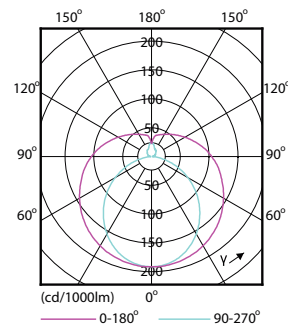

Product data

General information		Voltage (Nom)	
Cap base	G13 [Medium Bi-Pin Fluorescent]	220-240 V	
EU RoHS compliant	Yes	Temperature	
Nominal lifetime (nom.)	15000 h	T-ambient (max.)	45 °C
Switching cycle	50000	T-ambient (min.)	-20 °C
Light technical		T storage (max.)	65 °C
Colour Code	740 [CCT of 4,000 K]	T storage (min.)	-40 °C
Technical Beam Angle (Nom)	240 °	T-Case maximum (nom.)	65 °C
Lamp Luminous Flux 25°C EL (Nom)	2100 lm	Controls and dimming	
Colour Designation	Cool White (CW)	Dimmable	No
Colour Temperature, horizontal (Nom)	4000 K	Mechanical and housing	
Lamp Luminous Efficacy EM (Nom)	105.00 lm/W	Product length	1200 mm
Colour consistency	<7	Bulb shape	Tube, double-ended
Colour Rendering Index,horiz (Nom)	70	Approval and application	
LLMF at end of nominal lifetime (nom.)	70 %	Energy-saving product	Yes
Operating and electrical		Approval marks	RoHS compliance KEMA Keur certificate
Input frequency	50 to 60 Hz	Energy consumption kWh/1,000 hours	20 kWh
Power (Rated) (Nom)	20 W	Product data	
Starting time (nom.)	0.5 s	Full product code	871869667434500
Warm-up time to 60% light (nom.)	0.5 s		
Power factor (nom.)	0.5		

Dimensional drawing

LEDtube HO 1200mm 20W 740 T8 AP I G

Product	D1	D2	A1	A2	A3
LEDtube HO 1200mm 20W 740 T8 AP I G	25.7 mm	28 mm	1198 mm	1205 mm	1212 mm

Photometric data

LEDtube HO 20W G13 740 T8 AP I G

LEDtube HO 20W G13 730 T8 AP I G