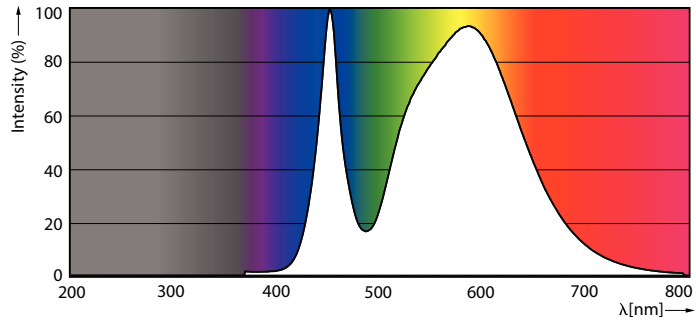

Product data

General Information		Voltage (Nom)	
Cap-Base	G13 [Medium Bi-Pin Fluorescent]	220-240 V	
EU RoHS compliant	Yes	Temperature	
Nominal Lifetime (Nom)	15000 h	T-Ambient (Max)	45 °C
Switching Cycle	50000X	T-Ambient (Min)	-20 °C
Light Technical		T-Storage (Max)	65 °C
Color Code	740 [CCT of 4000K]	T-Storage (Min)	-40 °C
Beam Angle (Nom)	240 °	T-Case Maximum (Nom)	65 °C
Luminous Flux (Nom)	2100 lm	Controls and Dimming	
Color Designation	Cool White (CW)	Dimmable	No
Correlated Color Temperature (Nom)	4000 K	Mechanical and Housing	
Luminous Efficacy (rated) (Nom)	105.00 lm/W	Product Length	1200 mm
Color Consistency	<7	Approval and Application	
Color Rendering Index (Nom)	70	Energy Efficiency Label (EEL)	A+
LLMF At End Of Nominal Lifetime (Nom)	70 %	Energy Saving Product	Yes
		Approval Marks	RoHS compliance KEMA Keur certificate
Operating and Electrical		Energy Consumption kWh/1000 h	20 kWh
Input Frequency	50 to 60 Hz	Product Data	
Power (Nom)	20 W	Full product code	871869667434500
Starting Time (Nom)	0.5 s		
Warm Up Time to 60% Light (Nom)	0.5 s		
Power Factor (Nom)	0.5		

Dimensional drawing

A3

Product	D1	D2	A1	A2	A3
LEDtube HO 1200mm 20W 740 T8 AP I G	25.7 mm	28 mm	1198 mm	1205 mm	1212 mm

TLED Ecofit APR HO 1200mm 4ft T8 220-240

Photometric data

LEDtube HO 20W G13 740 T8 AP I G