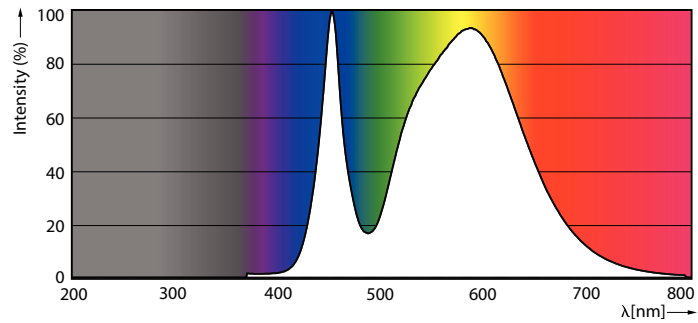

Product data

General Information		Warm-up time to 60% light	
Cap-Base	G13 [Medium Bi-Pin Fluorescent]		0.5 s
Nominal lifetime	15,000 hour(s)	Power Factor (Fraction)	0.5
Switching Cycle	50,000	Voltage (Nom)	220-240 V
Lighting Technology	LED	Temperature	
EU RoHS compliant	Yes	Ambient temperature range	-20 °C to 45 °C
Light Technical		T-Case Maximum (Nom)	65 °C
Color Code	740 [CCT of 4000K]	Controls and Dimming	
Beam Angle (Nom)	240 degree(s)	Dimmable	No
Luminous Flux	2,100 lm	Mechanical and Housing	
Color Designation	Cool White (CW)	Product Length	1,200 mm
Correlated Color Temperature (Nom)	4000 K	Bulb Shape	T8
Luminous Efficacy (rated) (Nom)	105.00 lm/W	Approval and Application	
Color Consistency	<7	Energy Saving Product	Yes
Color rendering index (CRI)	70	Approval Marks	RoHS compliance KEMA Keur certificate
LLMF At End Of Nominal Lifetime (Nom)	70 %	Energy Consumption kWh/1000 h	20 kWh
Operating and Electrical		Product Data	
Line Frequency	50 to 60 Hz	Order product name	LEDtube HO 1200mm 20W 740 T8 AP I G
Input Frequency	50 to 60 Hz	Full product name	LEDtube HO 1200mm 20W 740 T8 AP I G
Power Consumption	20 W		
Starting Time (Nom)	0.5 s		

Dimensional drawing

Product	D1	D2	A1	A2	A3
LEDtube HO 1200mm 20W 740 T8 AP I G	25.7 mm	28 mm	1,198 mm	1,205 mm	1,212 mm

Photometric data

Spectral Power Distribution Colour - LEDtube HO 1200mm 20W 740 T8 AP I G