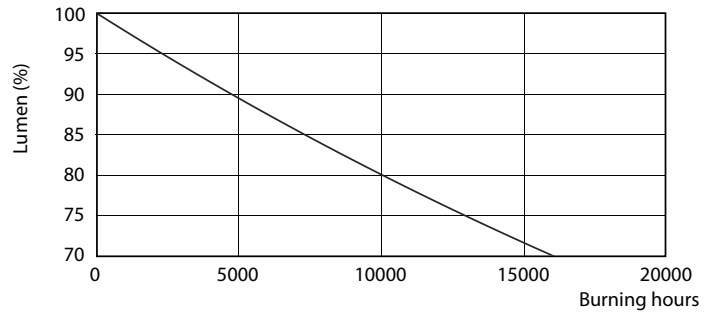

Life Expectancy Diagram - LEDtube HO 1200mm 20W 740 T8 AP I G

Lumen Maintenance Diagram - LEDtube HO 1200mm 20W 740 T8 AP I G