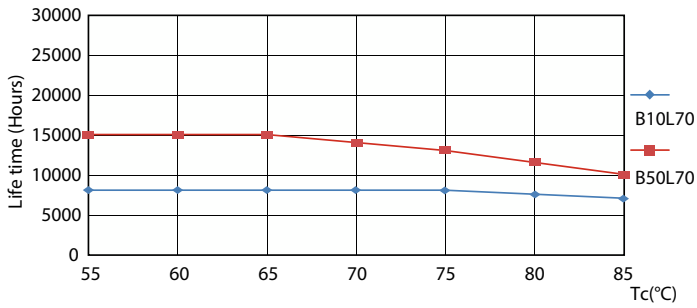

Life Expectancy Diagram - LEDtube HO 1200mm 20W 740 T8 AP I G