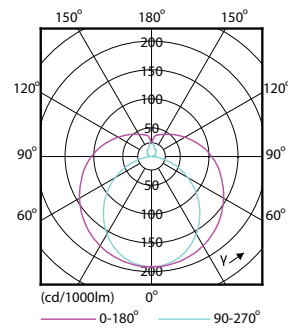

Product data

General Information		Warm-up time to 60% light	
Cap-Base	G13 [Medium Bi-Pin Fluorescent]		0.5 s
Nominal lifetime	15,000 hour(s)	Power Factor (Fraction)	0.5
Switching Cycle	50,000	Voltage (Nom)	220-240 V
Lighting Technology	LED	Temperature	
EU RoHS compliant	Yes	Ambient temperature range	-20 °C to 45 °C
Light Technical		T-Case Maximum (Nom)	65 °C
Color Code	740 [CCT of 4000K]	Controls and Dimming	
Beam Angle (Nom)	240 degree(s)	Dimmable	No
Luminous Flux	2,100 lm	Mechanical and Housing	
Color Designation	Cool White (CW)	Product Length	1,200 mm
Correlated Color Temperature (Nom)	4000 K	Bulb Shape	T8
Luminous Efficacy (rated) (Nom)	105.00 lm/W	Approval and Application	
Color Consistency	<7	Energy Saving Product	Yes
Color rendering index (CRI)	70	Approval Marks	RoHS compliance KEMA Keur certificate
LLMF At End Of Nominal Lifetime (Nom)	70 %	Energy Consumption kWh/1000 h	20 kWh
Operating and Electrical		Product Data	
Line Frequency	50 to 60 Hz	Order product name	LEDtube HO 1200mm 20W 740 T8 AP I G
Input Frequency	50 to 60 Hz	Full product name	LEDtube HO 1200mm 20W 740 T8 AP I G
Power Consumption	20 W		
Starting Time (Nom)	0.5 s		

Dimensional drawing

Product	D1	D2	A1	A2	A3
LEDtube HO 1200mm 20W 740 T8 AP I G	25.7 mm	28 mm	1,198 mm	1,205 mm	1,212 mm

Photometric data

Spectral Power Distribution Colour - LEDtube HO 1200mm 20W 740 T8 AP I G