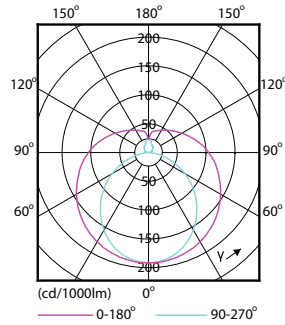

Product data

General Information		Voltage (Nom)	
Cap-Base	G13 [Medium Bi-Pin Fluorescent]	220-240 V	
EU RoHS compliant	Yes	Temperature	
Nominal Lifetime (Nom)	15000 h	T-Ambient (Max)	45 °C
Switching Cycle	50000X	T-Ambient (Min)	-20 °C
Light Technical		T-Storage (Max)	65 °C
Color Code	740 [CCT of 4000K]	T-Storage (Min)	-40 °C
Beam Angle (Nom)	240 °	T-Case Maximum (Nom)	65 °C
Luminous Flux (Nom)	2100 lm	Controls and Dimming	
Color Designation	Cool White (CW)	Dimmable	No
Correlated Color Temperature (Nom)	4000 K	Mechanical and Housing	
Luminous Efficacy (rated) (Nom)	105.00 lm/W	Product Length	1200 mm
Color Consistency	<7	Approval and Application	
Color Rendering Index (Nom)	70	Energy Efficiency Label (EEL)	A+
LLMF At End Of Nominal Lifetime (Nom)	70 %	Energy Saving Product	Yes
		Approval Marks	RoHS compliance KEMA Keur certificate
Operating and Electrical		Energy Consumption kWh/1000 h	20 kWh
Input Frequency	50 to 60 Hz	Product Data	
Power (Nom)	20 W	Full product code	871869667434500
Starting Time (Nom)	0.5 s		
Warm Up Time to 60% Light (Nom)	0.5 s		
Power Factor (Nom)	0.5		

Dimensional drawing

A3

Product	D1	D2	A1	A2	A3
LEDtube HO 1200mm 20W 740 T8 AP I G	25.7 mm	28 mm	1198 mm	1205 mm	1212 mm

TLED Ecofit APR HO 1200mm 4ft T8 220-240

Photometric data

LEDtube HO 20W G13 740 T8 AP I G