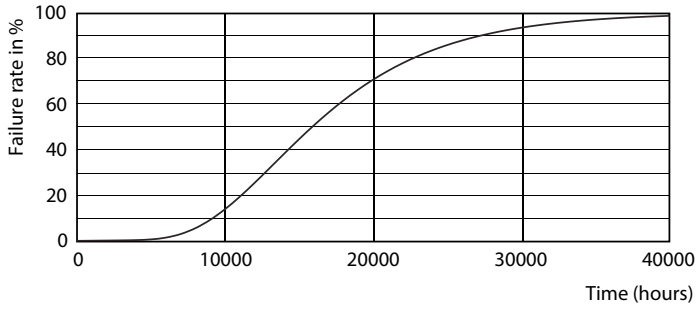

Light Distribution Diagram - LEDtube HO 1200mm 20W 740 T8 AP I G

General Uniform Lighting

General uniform lighting - LEDtube HO 1200mm 20W 740 T8 AP I G

Essential LEDtube

Lifetime

Life Expectancy Diagram - LEDtube HO 1200mm 20W 740 T8 AP I G