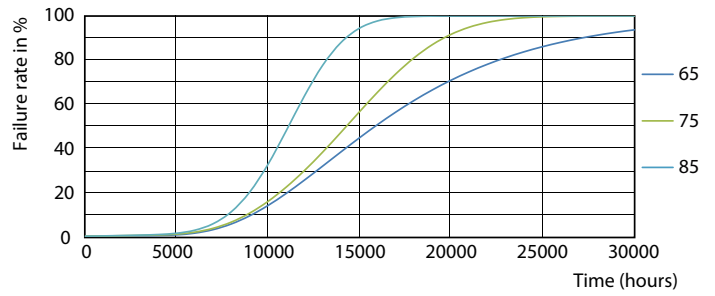

Essential LEDtube

Lifetime

LEDtube HO 20W G13 730 T8 AP I G