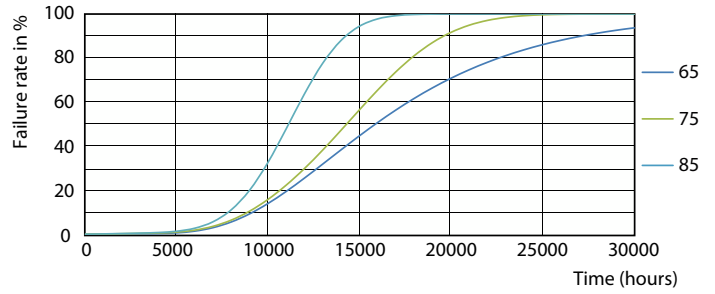

Light Distribution Diagram - LEDtube HO 1200mm 20W 740 T8 AP I G

General Uniform Lighting

General uniform lighting - LEDtube HO 1200mm 20W 740 T8 AP I G

Essential LEDtube

Lifetime

Life Expectancy Diagram - LEDtube HO 1200mm 20W 740 T8 AP I G