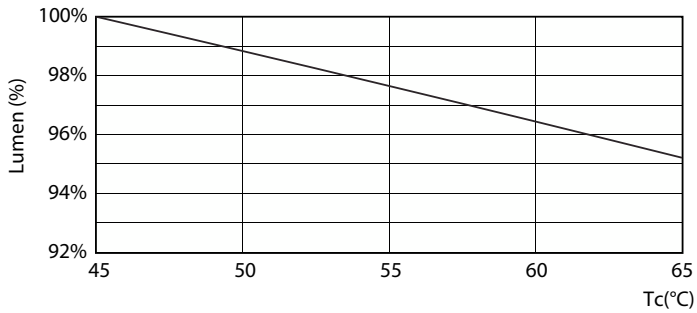

Lumen Maintenance Diagram - LEDtube HO 1200mm 20W 740 T8 AP I G