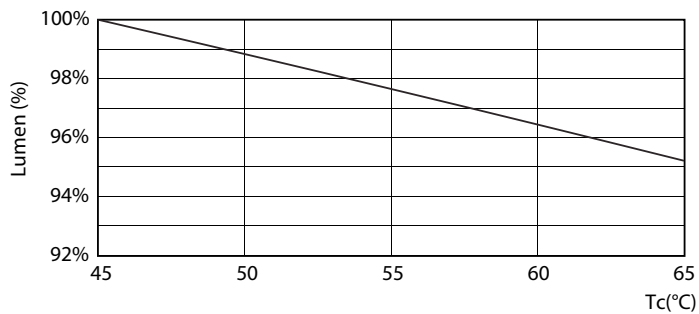

Lumen Maintenance Diagram - LEDtube HO 1200mm 20W 740 T8 AP I G