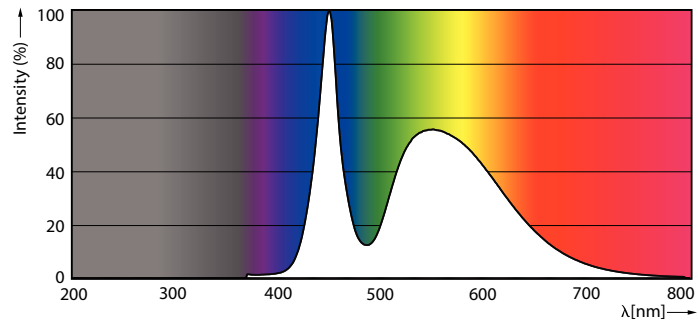

Photometric data

LEDtube HO 20W G13 765 T8 AP I G