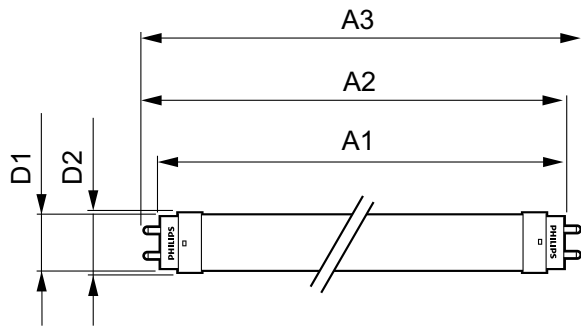

Essential LEDtube

Order product name	LEDtube HO 1200mm 20W 765 T8 AP I G
EAN/UPC – product	8718696674369
Order code	67436900
Numerator – quantity per pack	1
Numerator – packs per outer box	10

Material no. (12NC)	929001277308
Net weight (piece)	0.215 kg

Dimensional drawing

TLED Ecofit APR HO 1200mm 4ft T8 220-240

Product	D1	D2	A1	A2	A3
LEDtube HO 1200mm 20W 765 T8 AP I G	25.7 mm	28 mm	1198 mm	1205 mm	1212 mm