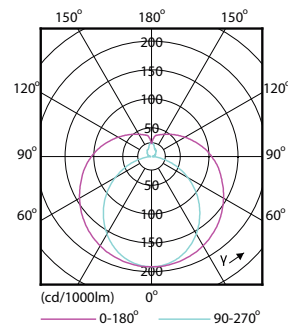

Photometric data

LEDtube HO 20W G13 765 T8 AP I G