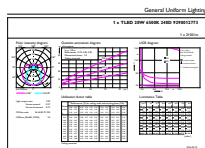

Photometric data

LEDtube HO 20W G13 765 T8 AP I G