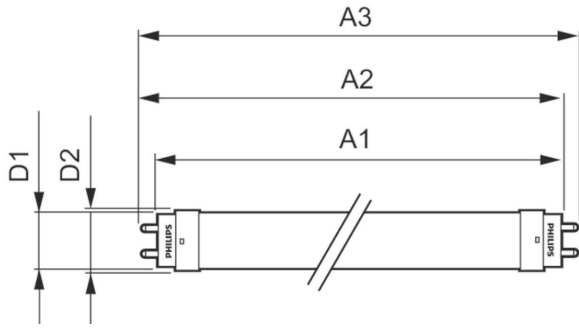

Product data

General Information	
Cap-Base	G13 [Medium Bi-Pin Fluorescent]
EU RoHS compliant	Yes
Nominal Lifetime (Nom)	15000 h
Switching Cycle	50000X
Light Technical	
Color Code	765 [CCT of 6500K]
Beam Angle (Nom)	240 °
Luminous Flux (Nom)	2100 lm
Color Designation	Cool Daylight
Correlated Color Temperature (Nom)	6500 K
Luminous Efficacy (rated) (Nom)	105.00 lm/W
Color Consistency	<7
Color Rendering Index (Nom)	70
LLMF At End Of Nominal Lifetime (Nom)	70 %
Operating and Electrical	
Input Frequency	50 to 60 Hz
Power (Nom)	20 W
Starting Time (Nom)	0.5 s
Warm Up Time to 60% Light (Nom)	0.5 s
Power Factor (Nom)	0.5

Voltage (Nom)	220-240 V
Temperature	
T-Ambient (Max)	45 °C
T-Ambient (Min)	-20 °C
T-Storage (Max)	65 °C
T-Storage (Min)	-40 °C
T-Case Maximum (Nom)	65 °C
Controls and Dimming	
Dimmable	No
Mechanical and Housing	
Product Length	1200 mm
Bulb Shape	Tube, double-ended
Approval and Application	
Energy Saving Product	Yes
Approval Marks	RoHS compliance KEMA Keur certificate
Energy Consumption kWh/1000 h	20 kWh
Product Data	
Full product code	871869667436900

Essential LEDtube

Order product name	LEDtube HO 1200mm 20W 765 T8 AP I G
EAN/UPC - Product	8718696674369
Order code	929001277308
Numerator - Quantity Per Pack	1
Numerator - Packs per outer box	10

Material Nr. (12NC)	929001277308
Net Weight (Piece)	0.215 kg

Dimensional drawing

TLED Ecofit APR HO 1200mm 4ft T8 220-240

Product	D1	D2	A1	A2	A3
LEDtube HO 1200mm 20W 765 T8 AP I G	25.7 mm	28 mm	1198 mm	1205 mm	1212 mm

Photometric data

LEDtube HO 20W G13 765 T8 AP I G