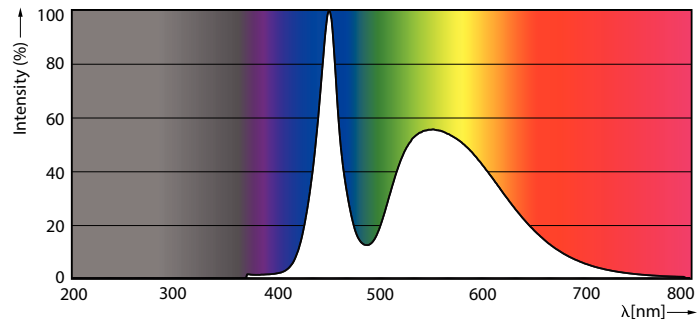

Product data

General Information		Voltage (Nom)	
Cap-Base	G13 [Medium Bi-Pin Fluorescent]	220-240 V	
Nominal Lifetime (Nom)	15000 h	Temperature	
Switching Cycle	50000X	T-Ambient (Max)	45 °C
B50L70	15000 h	T-Ambient (Min)	-20 °C
Light Technical		T-Storage (Max)	65 °C
Color Code	765 [CCT of 6500K]	T-Storage (Min)	-40 °C
Luminous Flux (Nom)	2100 lm	T-Case Maximum (Nom)	65 °C
Luminous Flux (Rated) (Nom)	2100 lm	Controls and Dimming	
Correlated Color Temperature (Nom)	6500 K	Dimmable	No
Color Consistency	<7	Mechanical and Housing	
Color Rendering Index (Nom)	70	Product Length	1200 mm
LLMF At End Of Nominal Lifetime (Nom)	70 %	Approval and Application	
Operating and Electrical		Energy Efficiency Label (EEL)	A+
Input Frequency	50 to 60 Hz	Energy Saving Product	Yes
Power (Rated) (Nom)	20 W	Approval Marks	RoHS compliance KEMA Keur certificate
Lamp Current (Nom)	160 mA	Energy Consumption kWh/1000 h	20 kWh
Starting Time (Nom)	0.5 s	Product Data	
Warm Up Time to 60% Light (Nom)	0.5 s	Full product code	871869667436900
Power Factor (Nom)	0.5		

Dimensional drawing

TLED Ecofit APR HO 1200mm 4ft T8 220-240

Product	D1	D2	A1	A2	A3
LEDtube HO 1200mm 20W 765 T8 AP I G	25.7 mm	28 mm	1198 mm	1205 mm	1212 mm

Photometric data

LEDtube HO 20W G13 765 T8 AP I G