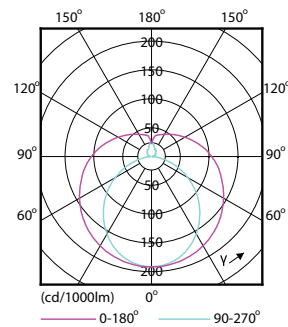

Product data

General Information		Voltage (Nom)	
Cap-Base	G13 [Medium Bi-Pin Fluorescent]	220-240 V	
Nominal Lifetime (Nom)	15000 h	Temperature	
Switching Cycle	50000X	T-Ambient (Max)	45 °C
B50L70	15000 h	T-Ambient (Min)	-20 °C
Light Technical		T-Storage (Max)	65 °C
Color Code	765 [CCT of 6500K]	T-Storage (Min)	-40 °C
Luminous Flux (Nom)	2100 lm	T-Case Maximum (Nom)	65 °C
Luminous Flux (Rated) (Nom)	2100 lm	Controls and Dimming	
Correlated Color Temperature (Nom)	6500 K	Dimmable	No
Color Consistency	<7	Mechanical and Housing	
Color Rendering Index (Nom)	70	Product Length	1200 mm
LLMF At End Of Nominal Lifetime (Nom)	70 %	Approval and Application	
Operating and Electrical		Energy Efficiency Label (EEL)	A+
Input Frequency	50 to 60 Hz	Energy Saving Product	Yes
Power (Rated) (Nom)	20 W	Approval Marks	RoHS compliance KEMA Keur certificate
Lamp Current (Nom)	160 mA	Energy Consumption kWh/1000 h	20 kWh
Starting Time (Nom)	0.5 s	Product Data	
Warm Up Time to 60% Light (Nom)	0.5 s	Full product code	871869667436900
Power Factor (Nom)	0.5		

Dimensional drawing

TLED Ecofit APR HO 1200mm 4ft T8 220-240

Product	D1	D2	A1	A2	A3
LEDtube HO 1200mm 20W 765 T8 AP I G	25.7 mm	28 mm	1198 mm	1205 mm	1212 mm

Photometric data

LEDtube HO 20W G13 765 T8 AP I G