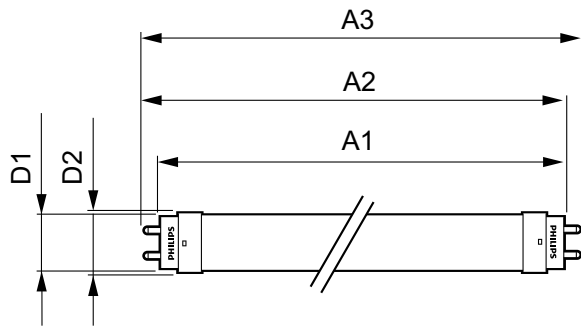

Product data

General Information		Voltage (Nom)	
Cap-Base	G13 [Medium Bi-Pin Fluorescent]	220-240 V	
Nominal Lifetime (Nom)	15000 h	Temperature	
Switching Cycle	50000X	T-Ambient (Max)	45 °C
B50L70	15000 h	T-Ambient (Min)	-20 °C
Light Technical		T-Storage (Max)	65 °C
Color Code	765 [CCT of 6500K]	T-Storage (Min)	-40 °C
Luminous Flux (Nom)	2100 lm	T-Case Maximum (Nom)	65 °C
Luminous Flux (Rated) (Nom)	2100 lm	Controls and Dimming	
Correlated Color Temperature (Nom)	6500 K	Dimmable	No
Color Consistency	<7	Mechanical and Housing	
Color Rendering Index (Nom)	70	Product Length	1200 mm
LLMF At End Of Nominal Lifetime (Nom)	70 %	Approval and Application	
Operating and Electrical		Energy Efficiency Label (EEL)	A+
Input Frequency	50 to 60 Hz	Energy Saving Product	Yes
Power (Rated) (Nom)	20 W	Approval Marks	RoHS compliance KEMA Keur certificate
Lamp Current (Nom)	160 mA	Energy Consumption kWh/1000 h	20 kWh
Starting Time (Nom)	0.5 s	Product Data	
Warm Up Time to 60% Light (Nom)	0.5 s	Full product code	871869667436900
Power Factor (Nom)	0.5		

Essential LEDtube

Order product name	LEDtube HO 1200mm 20W 765 T8 AP I G
EAN/UPC - Product	8718696674369
Order code	929001277308
Numerator - Quantity Per Pack	1
Numerator - Packs per outer box	10

Material Nr. (12NC)	929001277308
Net Weight (Piece)	0.215 kg

Dimensional drawing

TLED Ecofit APR HO 1200mm 4ft T8 220-240

Product	D1	D2	A1	A2	A3
LEDtube HO 1200mm 20W 765 T8 AP I G	25.7 mm	28 mm	1198 mm	1205 mm	1212 mm

Photometric data

LEDtube HO 20W G13 765 T8 AP I G