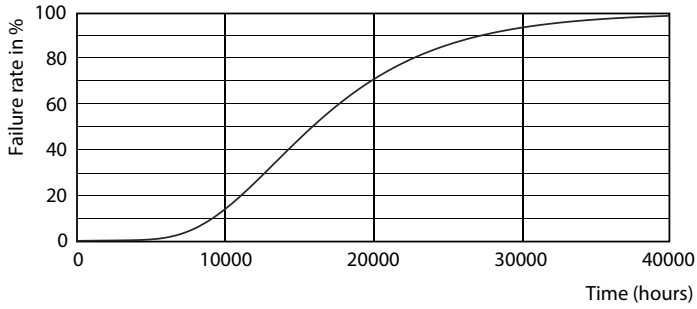

Essential LEDtube

Lifetime

Life Expectancy Diagram - LEDtube HO 600mm 10W 740 T8 AP I G