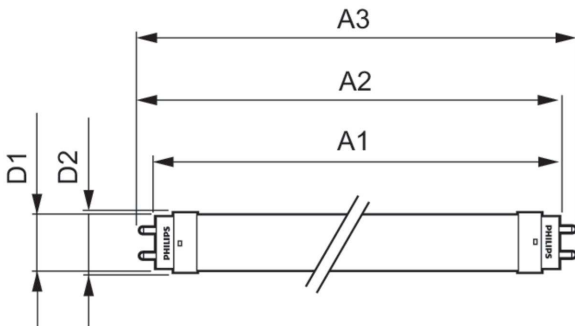

Product data

General Information	
Cap-Base	G13 [Medium Bi-Pin Fluorescent]
Nominal lifetime	15,000 hour(s)
Switching Cycle	50,000
Lighting Technology	LED
EU RoHS compliant	Yes
Light Technical	
Color Code	740 [CCT of 4000K]
Beam Angle (Nom)	240 degree(s)
Luminous Flux	1,050 lm
Color Designation	Cool White (CW)
Correlated Color Temperature (Nom)	4000 K
Luminous Efficacy (rated) (Nom)	105.00 lm/W
Color Consistency	<7
Color rendering index (CRI)	70
LLMF At End Of Nominal Lifetime (Nom)	70 %
Operating and Electrical	
Line Frequency	50 to 60 Hz
Input Frequency	50 to 60 Hz
Power Consumption	10 W
Starting Time (Nom)	0.5 s

Warm-up time to 60% light	0.5 s
Power Factor (Fraction)	0.5
Voltage (Nom)	220-240 V
Temperature	
Ambient temperature range	-20 °C to 45 °C
T-Case Maximum (Nom)	65 °C
Controls and Dimming	
Dimmable	No
Mechanical and Housing	
Product Length	600 mm
Bulb Shape	T8
Approval and Application	
Energy Saving Product	Yes
Approval Marks	RoHS compliance KEMA Keur certificate
Energy Consumption kWh/1000 h	10 kWh
Product Data	
Order product name	LEDtube HO 600mm 10W 740 T8 AP I G
Full product name	LEDtube HO 600mm 10W 740 T8 AP I G

Essential LEDtube

Full product code	871869667438300
Order code	929001277408
Material Nr. (12NC)	929001277408
Numerator - Quantity Per Pack	1
EAN/UPC - Product/Case	8718696674383

Numerator - Packs per outer box	10
EAN/UPC - Case	8718696674390

Dimensional drawing

Product	D1	D2	A1	A2	A3
LEDtube HO 600mm 10W 740 T8	25.7 mm	28 mm	588.5 mm	595.5 mm	602.5 mm
AP I G					

Photometric data

Spectral Power Distribution Colour - LEDtube HO 600mm 10W 740 T8 AP I G