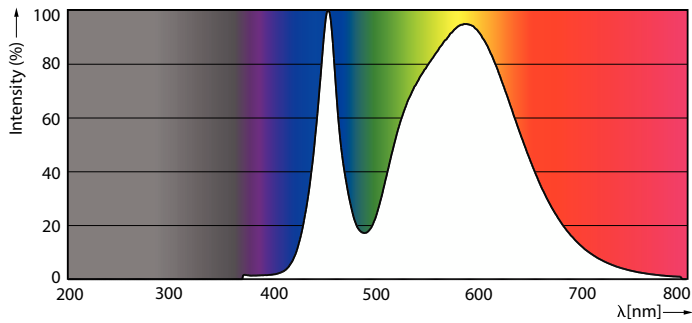

Product data

General Information	
Cap-Base	G13 [Medium Bi-Pin Fluorescent]
Nominal lifetime	15,000 hour(s)
Switching Cycle	50,000
Lighting Technology	LED
EU RoHS compliant	Yes
Light Technical	
Color Code	740 [CCT of 4000K]
Beam Angle (Nom)	240 degree(s)
Luminous Flux	1,050 lm
Color Designation	Cool White (CW)
Correlated Color Temperature (Nom)	4000 K
Luminous Efficacy (rated) (Nom)	105.00 lm/W
Color Consistency	<7
Color rendering index (CRI)	70
LLMF At End Of Nominal Lifetime (Nom)	70 %
Operating and Electrical	
Line Frequency	50 to 60 Hz
Input Frequency	50 to 60 Hz
Power Consumption	10 W
Starting Time (Nom)	0.5 s

Warm-up time to 60% light	0.5 s
Power Factor (Fraction)	0.5
Voltage (Nom)	220-240 V
Temperature	
Ambient temperature range	-20 °C to 45 °C
T-Case Maximum (Nom)	65 °C
Controls and Dimming	
Dimmable	No
Mechanical and Housing	
Product Length	600 mm
Bulb Shape	T8
Approval and Application	
Energy Saving Product	Yes
Approval Marks	RoHS compliance KEMA Keur certificate
Energy Consumption kWh/1000 h	10 kWh
Product Data	
Order product name	LEDtube HO 600mm 10W 740 T8 AP I G
Full product name	LEDtube HO 600mm 10W 740 T8 AP I G

Dimensional drawing

Product	D1	D2	A1	A2	A3
LEDtube HO 600mm 10W 740 T8	25.7 mm	28 mm	588.5 mm	595.5 mm	602.5 mm
AP I G					

Photometric data

Spectral Power Distribution Colour - LEDtube HO 600mm 10W 740 T8 AP I G