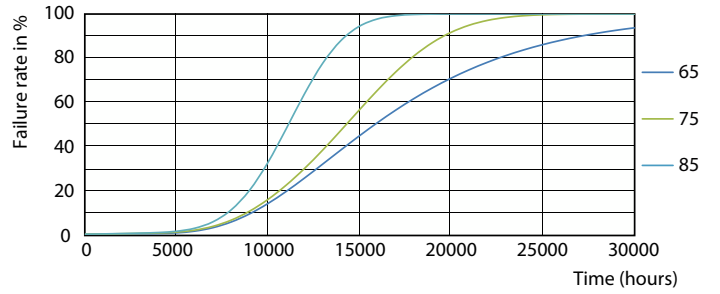

Essential LEDtube

Lifetime

Life Expectancy Diagram - LEDtube HO 600mm 10W 740 T8 AP I G