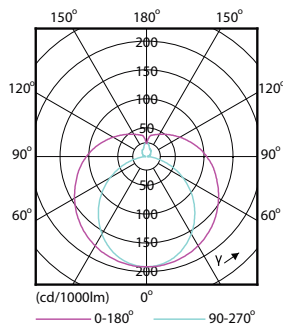

Product data

General Information	
Cap-Base	G13 [Medium Bi-Pin Fluorescent]
Nominal lifetime	15,000 hour(s)
Switching Cycle	50,000
Lighting Technology	LED
EU RoHS compliant	Yes
Light Technical	
Color Code	740 [CCT of 4000K]
Beam Angle (Nom)	240 degree(s)
Luminous Flux	1,050 lm
Color Designation	Cool White (CW)
Correlated Color Temperature (Nom)	4000 K
Luminous Efficacy (rated) (Nom)	105.00 lm/W
Color Consistency	<7
Color rendering index (CRI)	70
LLMF At End Of Nominal Lifetime (Nom)	70 %
Operating and Electrical	
Line Frequency	50 to 60 Hz
Input Frequency	50 to 60 Hz
Power Consumption	10 W
Starting Time (Nom)	0.5 s

Warm-up time to 60% light	0.5 s
Power Factor (Fraction)	0.5
Voltage (Nom)	220-240 V
Temperature	
Ambient temperature range	-20 °C to 45 °C
T-Case Maximum (Nom)	65 °C
Controls and Dimming	
Dimmable	No
Mechanical and Housing	
Product Length	600 mm
Bulb Shape	T8
Approval and Application	
Energy Saving Product	Yes
Approval Marks	RoHS compliance KEMA Keur certificate
Energy Consumption kWh/1000 h	10 kWh
Product Data	
Order product name	LEDtube HO 600mm 10W 740 T8 AP I G
Full product name	LEDtube HO 600mm 10W 740 T8 AP I G

Dimensional drawing

Product	D1	D2	A1	A2	A3
LEDtube HO 600mm 10W 740 T8	25.7 mm	28 mm	588.5 mm	595.5 mm	602.5 mm
AP I G					

Photometric data

Spectral Power Distribution Colour - LEDtube HO 600mm 10W 740 T8 AP I G