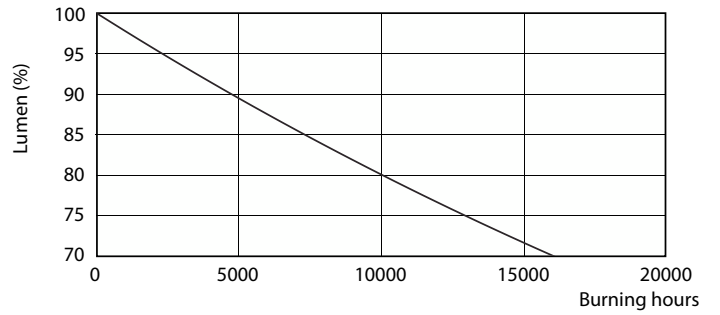

Life Expectancy Diagram - LEDtube HO 600mm 10W 740 T8 AP I G

Lumen Maintenance Diagram - LEDtube HO 600mm 10W 740 T8 AP I G