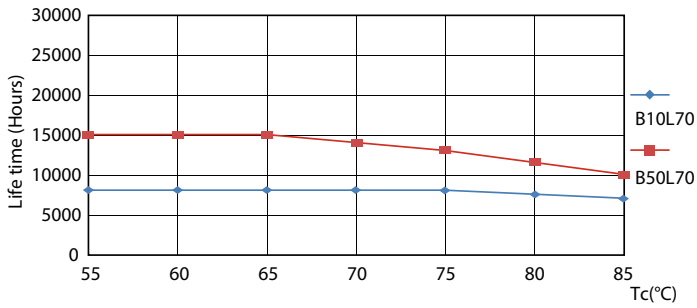

Life Expectancy Diagram - LEDtube HO 600mm 10W 740 T8 AP I G