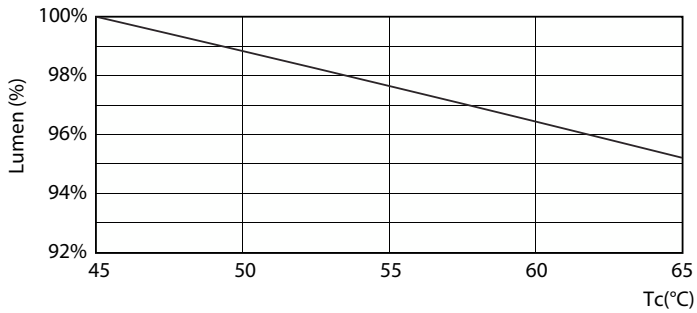

Product data

General Information	
Cap-Base	G13 [Medium Bi-Pin Fluorescent]
Nominal lifetime	15,000 hour(s)
Switching Cycle	50,000
Lighting Technology	LED
EU RoHS compliant	Yes
Light Technical	
Color Code	740 [CCT of 4000K]
Beam Angle (Nom)	240 degree(s)
Luminous Flux	1,050 lm
Color Designation	Cool White (CW)
Correlated Color Temperature (Nom)	4000 K
Luminous Efficacy (rated) (Nom)	105.00 lm/W
Color Consistency	<7
Color rendering index (CRI)	70
LLMF At End Of Nominal Lifetime (Nom)	70 %
Operating and Electrical	
Line Frequency	50 to 60 Hz
Input Frequency	50 to 60 Hz
Power Consumption	10 W
Starting Time (Nom)	0.5 s

Dimensional drawing

Product	D1	D2	A1	A2	A3
LEDtube HO 600mm 10W 740 T8	25.7 mm	28 mm	588.5 mm	595.5 mm	602.5 mm
AP I G					

Photometric data

Spectral Power Distribution Colour - LEDtube HO 600mm 10W 740 T8 AP I G

Light Distribution Diagram - LEDtube HO 600mm 10W 740 T8 AP I G

General uniform lighting - LEDtube HO 600mm 10W 740 T8 AP I G

Essential LEDtube

Lifetime

Life Expectancy Diagram - LEDtube HO 600mm 10W 740 T8 AP I G

Life Expectancy Diagram - LEDtube HO 600mm 10W 740 T8 AP I G

Life Expectancy Diagram - LEDtube HO 600mm 10W 740 T8 AP I G

Lumen Maintenance Diagram - LEDtube HO 600mm 10W 740 T8 AP I G

Lumen Maintenance Diagram - LEDtube HO 600mm 10W 740 T8 AP I G