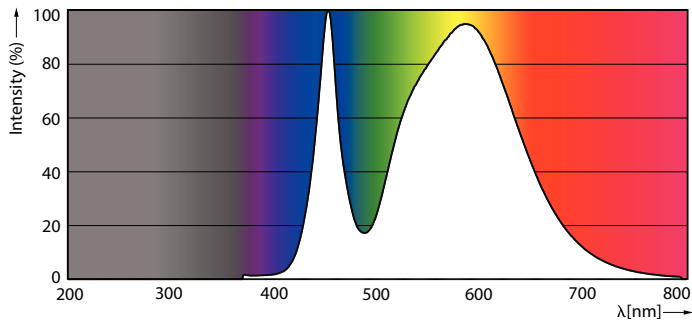

Product data

General information		Voltage (Nom)	
Cap-Base	G13 [Medium Bi-Pin Fluorescent]	220-240 V	
EU RoHS compliant	Yes	Temperature	
Nominal Lifetime (Nom)	15000 h	T-Ambient (Max)	45 °C
Switching Cycle	50000X	T-Ambient (Min)	-20 °C
Light technical		T-Storage (Max)	65 °C
Color Code	740 [CCT of 4000K]	T-Storage (Min)	-40 °C
Beam Angle (Nom)	240 °	T-Case Maximum (Nom)	65 °C
Luminous Flux (Nom)	1050 lm	Controls and dimming	
Color Designation	Cool White (CW)	Dimmable	No
Correlated Color Temperature (Nom)	4000 K	Mechanical and housing	
Luminous Efficacy (rated) (Nom)	105.00 lm/W	Product Length	600 mm
Color Consistency	<7	Bulb Shape	Tube, double-ended
Color Rendering Index (Nom)	70	Approval and application	
LLMF At End Of Nominal Lifetime (Nom)	70 %	Energy Saving Product	Yes
Operating and electrical		Approval Marks	RoHS compliance KEMA Keur certificate
Input Frequency	50 to 60 Hz	Energy Consumption kWh/1000 h	10 kWh
Power (Nom)	10 W	Product data	
Starting Time (Nom)	0.5 s	Full product code	871869667438300
Warm Up Time to 60% Light (Nom)	0.5 s		
Power Factor (Nom)	0.5		

Essential LEDtube

Order product name	LEDtube HO 600mm 10W 740 T8 AP I G
EAN/UPC - Product	8718696674383
Order code	929001277408
Numerator - Quantity Per Pack	1
Numerator - Packs per outer box	10

Material Nr. (12NC)	929001277408
Net Weight (Piece)	0.120 kg

Dimensional drawing

LEDtube HO 600mm 10W 740 T8 AP I G

Product	D1	D2	A1	A2	A3
LEDtube HO 600mm 10W 740 T8 AP I G	25.7 mm	28 mm	588.5 mm	595.5 mm	602.5 mm

Photometric data

LEDtube HO 10W G13 740 T8 AP I G

LEDtube HO 20W G13 730 T8 AP I G