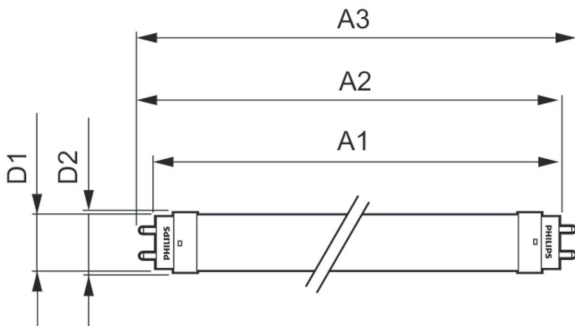

Product data

General information		Voltage (Nom)	
Cap-Base	G13 [Medium Bi-Pin Fluorescent]	220-240 V	
EU RoHS compliant	Yes	Temperature	
Nominal Lifetime (Nom)	15000 h	T-Ambient (Max)	45 °C
Switching Cycle	50000X	T-Ambient (Min)	-20 °C
Light technical		T-Storage (Max)	65 °C
Color Code	740 [CCT of 4000K]	T-Storage (Min)	-40 °C
Beam Angle (Nom)	240 °	T-Case Maximum (Nom)	65 °C
Luminous Flux (Nom)	1050 lm	Controls and dimming	
Color Designation	Cool White (CW)	Dimmable	No
Correlated Color Temperature (Nom)	4000 K	Mechanical and housing	
Luminous Efficacy (rated) (Nom)	105.00 lm/W	Product Length	600 mm
Color Consistency	<7	Bulb Shape	Tube, double-ended
Color Rendering Index (Nom)	70	Approval and application	
LLMF At End Of Nominal Lifetime (Nom)	70 %	Energy Saving Product	Yes
Operating and electrical		Approval Marks	RoHS compliance KEMA Keur certificate
Input Frequency	50 to 60 Hz	Energy Consumption kWh/1000 h	10 kWh
Power (Nom)	10 W	Product data	
Starting Time (Nom)	0.5 s	Full product code	871869667438300
Warm Up Time to 60% Light (Nom)	0.5 s		
Power Factor (Nom)	0.5		

Essential LEDtube

Order product name	LEDtube HO 600mm 10W 740 T8 AP I G
EAN/UPC - Product	8718696674383
Order code	929001277408
Numerator - Quantity Per Pack	1
Numerator - Packs per outer box	10

Material Nr. (12NC)	929001277408
Net Weight (Piece)	0.120 kg

Dimensional drawing

LEDtube HO 600mm 10W 740 T8 AP I G

Product	D1	D2	A1	A2	A3
LEDtube HO 600mm 10W 740 T8 AP I G	25.7 mm	28 mm	588.5 mm	595.5 mm	602.5 mm

Photometric data

LEDtube HO 10W G13 740 T8 AP I G

LEDtube HO 20W G13 730 T8 AP I G