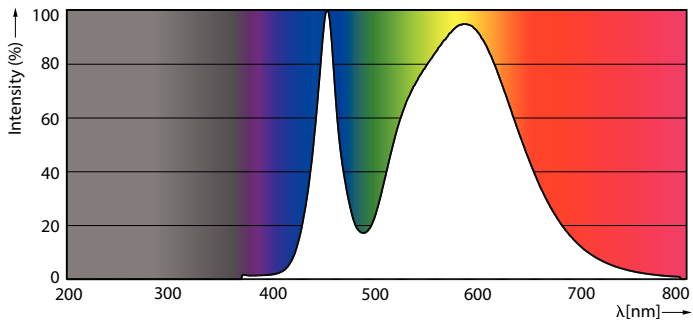

Product data

General Information	
Cap-Base	G13 [Medium Bi-Pin Fluorescent]
EU RoHS compliant	Yes
Nominal Lifetime (Nom)	15000 h
Switching Cycle	50000X
Light Technical	
Color Code	740 [CCT of 4000K]
Beam Angle (Nom)	240 °
Luminous Flux (Nom)	1050 lm
Color Designation	Cool White (CW)
Correlated Color Temperature (Nom)	4000 K
Luminous Efficacy (rated) (Nom)	105.00 lm/W
Color Consistency	<7
Color Rendering Index (Nom)	70
LLMF At End Of Nominal Lifetime (Nom)	70 %
Operating and Electrical	
Input Frequency	50 to 60 Hz
Power (Nom)	10 W
Starting Time (Nom)	0.5 s
Warm Up Time to 60% Light (Nom)	0.5 s
Power Factor (Nom)	0.5

Dimensional drawing

A3

Product	D1	D2	A1	A2	A3
LEDtube HO 600mm 10W 740 T8 AP I G	25.7 mm	28 mm	588.5 mm	595.5 mm	602.5 mm

TLED Ecofit APR HO 600mm 2ft T8 220-240V

Photometric data

LEDtube HO 10W G13 740 T8 AP I G