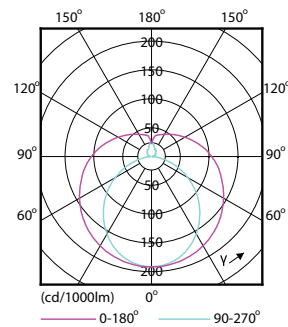

Product data

General information		Voltage (Nom)	
Cap-Base	G13 [Medium Bi-Pin Fluorescent]	220-240 V	
EU RoHS compliant	Yes	Temperature	
Nominal Lifetime (Nom)	15000 h	T-Ambient (Max)	45 °C
Switching Cycle	50000X	T-Ambient (Min)	-20 °C
Light technical		T-Storage (Max)	65 °C
Color Code	740 [CCT of 4000K]	T-Storage (Min)	-40 °C
Beam Angle (Nom)	240 °	T-Case Maximum (Nom)	65 °C
Luminous Flux (Nom)	1050 lm	Controls and dimming	
Color Designation	Cool White (CW)	Dimmable	No
Correlated Color Temperature (Nom)	4000 K	Mechanical and housing	
Luminous Efficacy (rated) (Nom)	105.00 lm/W	Product Length	600 mm
Color Consistency	<7	Bulb Shape	Tube, double-ended
Color Rendering Index (Nom)	70	Approval and application	
LLMF At End Of Nominal Lifetime (Nom)	70 %	Energy Saving Product	Yes
Operating and electrical		Approval Marks	RoHS compliance KEMA Keur certificate
Input Frequency	50 to 60 Hz	Energy Consumption kWh/1000 h	10 kWh
Power (Nom)	10 W	Product data	
Starting Time (Nom)	0.5 s	Full product code	871869667438300
Warm Up Time to 60% Light (Nom)	0.5 s		
Power Factor (Nom)	0.5		

Dimensional drawing

LEDtube HO 600mm 10W 740 T8 AP I G

Product	D1	D2	A1	A2	A3
LEDtube HO 600mm 10W 740 T8 AP I G	25.7 mm	28 mm	588.5 mm	595.5 mm	602.5 mm

Photometric data

LEDtube HO 10W G13 740 T8 AP I G

LEDtube HO 20W G13 730 T8 AP I G