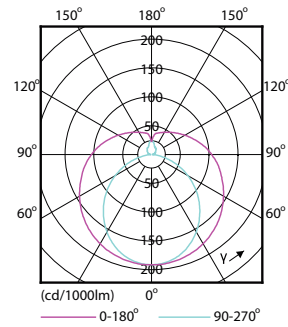

Product data

General Information	
Cap-Base	G13 [Medium Bi-Pin Fluorescent]
EU RoHS compliant	Yes
Nominal Lifetime (Nom)	15000 h
Switching Cycle	50000X
Light Technical	
Color Code	740 [CCT of 4000K]
Beam Angle (Nom)	240 °
Luminous Flux (Nom)	1050 lm
Color Designation	Cool White (CW)
Correlated Color Temperature (Nom)	4000 K
Luminous Efficacy (rated) (Nom)	105.00 lm/W
Color Consistency	<7
Color Rendering Index (Nom)	70
LLMF At End Of Nominal Lifetime (Nom)	70 %
Operating and Electrical	
Input Frequency	50 to 60 Hz
Power (Nom)	10 W
Starting Time (Nom)	0.5 s
Warm Up Time to 60% Light (Nom)	0.5 s
Power Factor (Nom)	0.5

Essential LEDtube

Order product name	LEDtube HO 600mm 10W 740 T8 AP I G
EAN/UPC - Product	8718696674383
Order code	929001277408
Numerator - Quantity Per Pack	1
Numerator - Packs per outer box	10

Material Nr. (12NC)	929001277408
Net Weight (Piece)	0.120 kg

Dimensional drawing

A3

Product	D1	D2	A1	A2	A3
LEDtube HO 600mm 10W 740 T8 AP I G	25.7 mm	28 mm	588.5 mm	595.5 mm	602.5 mm

TLED Ecofit APR HO 600mm 2ft T8 220-240V

Photometric data

LEDtube HO 10W G13 740 T8 AP I G