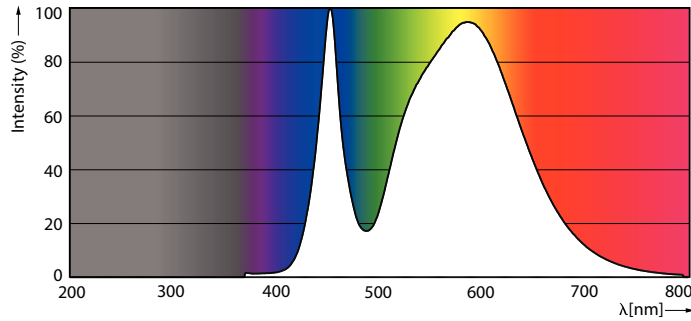

Photometric data

LEDtube HO 10W G13 740 T8 AP I G