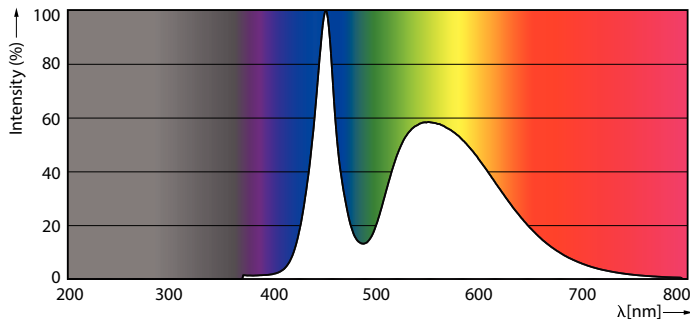

Photometric data

LEDtube HO 10W G13 765 T8 AP I G