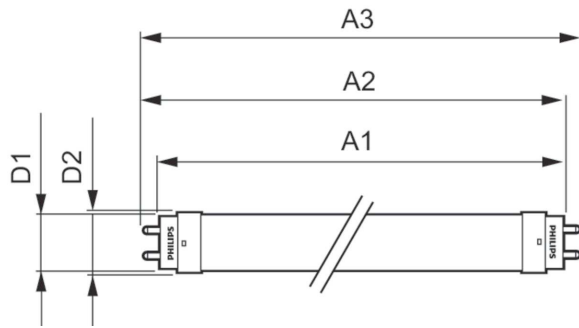

### Product data

General Information	
Cap base	G13 [ Medium Bi-Pin Fluorescent]
EU RoHS compliant	Yes
Nominal lifetime (nom.)	15000 h
Switching cycle	50,000X
Light Technical	
Colour Code	765 [ CCT of 6,500 K]
Beam Angle (Nom)	240 °
Luminous flux (nom.)	1050 lm
Colour designation	Cool Daylight
Correlated Colour Temperature (Nom)	6500 K
Luminous efficacy (rated) (nom.)	105.00 lm/W
Colour consistency	<7
Colour rendering index (nom.)	70
LLMF at end of nominal lifetime (nom.)	70 %
Operating and Electrical	
Input frequency	50 to 60 Hz
Power (Rated) (Nom)	10 W
Starting time (nom.)	0.5 s
Warm-up time to 60% light (nom.)	0.5 s
Power factor (nom.)	0.5

Voltage (Nom)	220–240 V
Temperature	
T-ambient (max.)	45 °C
T-ambient (min.)	-20 °C
T storage (max.)	65 °C
T storage (min.)	-40 °C
T-Case maximum (nom.)	65 °C
Controls and Dimming	
Dimmable	No
Mechanical and Housing	
Product length	600 mm
Approval and Application	
Energy efficiency label (EEL)	A+
Energy-saving product	Yes
Approval marks	RoHS compliance KEMA Keur certificate
Energy consumption kWh/1,000 hours	10 kWh
Product Data	
Full product code	871869667440600

# Essential LEDtube

Order product name	LEDtube HO 600mm 10W 765 T8 AP I G
EAN/UPC – product	8718696674406
Order code	67440600
Numerator – quantity per pack	1
Numerator – packs per outer box	10

SAP material	929001277508
SAP net weight (piece)	0.120 kg

## Dimensional drawing

TLED Ecofit APR HO 600mm 2ft T8 220-240V

Product	D1	D2	A1	A2	A3
LEDtube HO 600mm 10W 765 T8 AP I G	25.7 mm	28 mm	588.5 mm	595.5 mm	602.5 mm