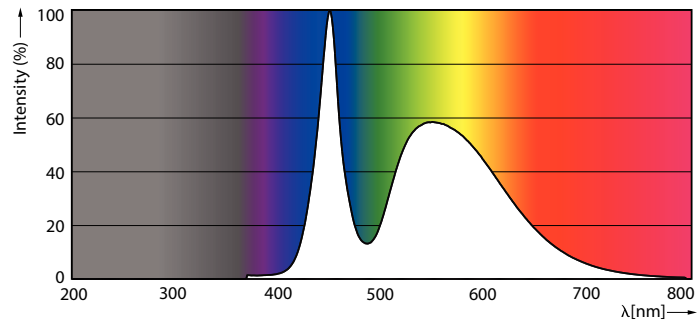

Photometric data

LEDtube HO 10W G13 765 T8 AP I G