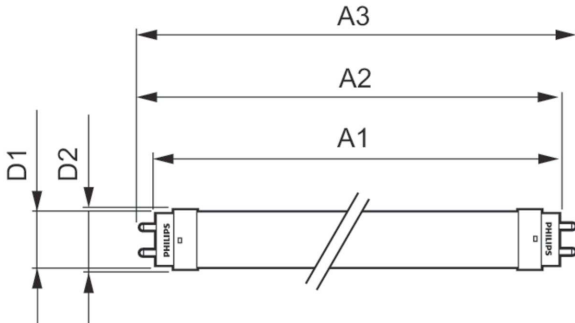

### Product data

General information	
Cap base	G13 [ Medium Bi-Pin Fluorescent]
EU RoHS compliant	Yes
Nominal lifetime (nom.)	15000 h
Switching cycle	50000
Light technical	
Colour Code	765 [ CCT of 6,500 K]
Beam Angle (Nom)	240 °
Luminous flux (nom.)	1050 lm
Colour designation	Cool Daylight
Correlated Colour Temperature (Nom)	6500 K
Luminous efficacy (rated) (nom.)	105.00 lm/W
Colour consistency	<7
Colour rendering index (nom.)	70
LLMF at end of nominal lifetime (nom.)	70 %
Operating and electrical	
Input frequency	50 to 60 Hz
Power (Rated) (Nom)	10 W
Starting time (nom.)	0.5 s
Warm-up time to 60% light (nom.)	0.5 s
Power factor (nom.)	0.5

Voltage (Nom)	220-240 V
Temperature	
T-ambient (max.)	45 °C
T-ambient (min.)	-20 °C
T-storage (range)	-40°C to 65°C
T storage (max.)	65 °C
T storage (min.)	-40 °C
T-Case maximum (nom.)	65 °C
Controls and dimming	
Dimmable	No
Mechanical and housing	
Product length	600 mm
Bulb shape	Tube, double-ended
Approval and application	
Energy-saving product	Yes
Approval marks	RoHS compliance KEMA Keur certificate
Energy consumption kWh/1,000 hours	10 kWh

## Product data

Full product code	871869667440600
Order product name	LEDtube HO 600mm 10W 765 T8 AP I G
EAN/UPC – product	8718696674406
Order code	67440600
SAP numerator – quantity per pack	1

Numerator – packs per outer box	10
SAP material	929001277508
Net Weight (Piece)	0.120 kg

## Dimensional drawing

LEDtube HO 600mm 10W 765 T8 AP I G

Product	D1	D2	A1	A2	A3
LEDtube HO 600mm 10W 765 T8 AP I G	25.7 mm	28 mm	588.5 mm	595.5 mm	602.5 mm