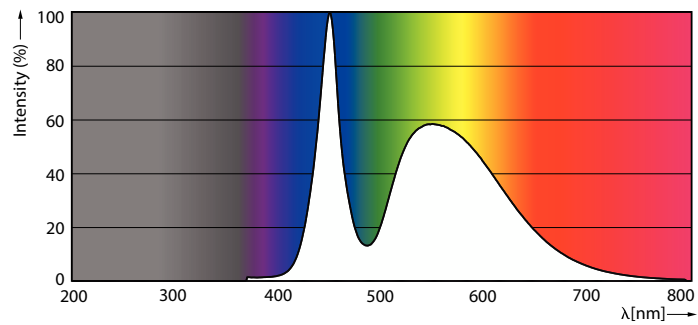

Product data

General Information	
Cap-Base	G13 [Medium Bi-Pin Fluorescent]
Nominal lifetime	15000 hour(s)
Switching Cycle	50000
Lighting Technology	LED
EU RoHS compliant	Yes
Light Technical	
Color Code	765 [CCT of 6500K]
Beam Angle (Nom)	240 degree(s)
Luminous Flux	1050 lm
Color Designation	Cool Daylight
Correlated Color Temperature (Nom)	6500 K
Luminous Efficacy (rated) (Nom)	105.00 lm/W
Color Consistency	<7
Color rendering index (CRI)	70
LLMF At End Of Nominal Lifetime (Nom)	70 %
Operating and Electrical	
Line Frequency	50 to 60 Hz
Input Frequency	50 to 60 Hz
Power Consumption	10 W
Starting Time (Nom)	0.5 s

Warm-up time to 60% light	0.5 s
Power Factor (Fraction)	0.5
Voltage (Nom)	220-240 V
Temperature	
Ambient temperature range	-20 °C to 45 °C
T-Case Maximum (Nom)	65 °C
Controls and Dimming	
Dimmable	No
Mechanical and Housing	
Product Length	600 mm
Bulb Shape	T8
Approval and Application	
Energy Saving Product	Yes
Approval Marks	RoHS compliance KEMA Keur certificate
Energy Consumption kWh/1000 h	10 kWh
Product Data	
Order product name	LEDtube HO 600mm 10W 765 T8 AP I G
Full product name	LEDtube HO 600mm 10W 765 T8 AP I G

Dimensional drawing

Product	D1	D2	A1	A2	A3
LEDtube HO 600mm 10W 765 T8 AP I G	25.7 mm	28 mm	588.5 mm	595.5 mm	602.5 mm

Photometric data

Spectral Power Distribution Colour - LEDtube HO 600mm 10W 765 T8 AP I G