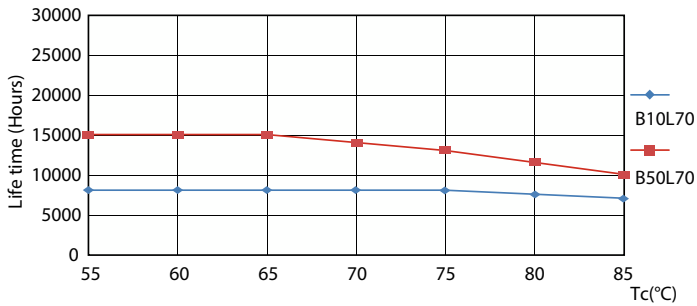

Life Expectancy Diagram - LEDtube HO 600mm 10W 765 T8 AP I G