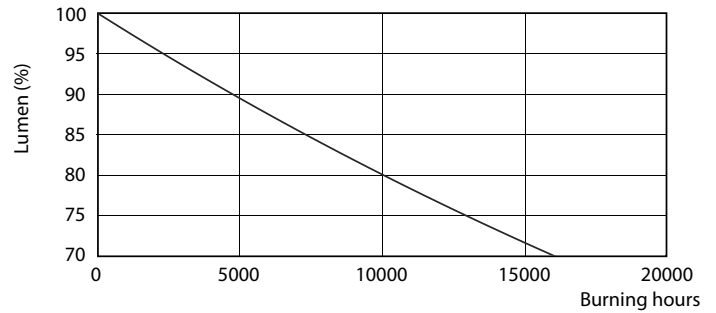

Lumen Maintenance Diagram - LEDtube HO 600mm 10W 765 T8 AP I G

Life Expectancy Diagram - LEDtube HO 600mm 10W 765 T8 AP I G