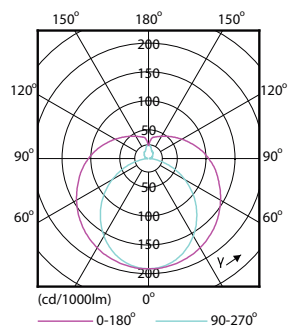

Warm-up time to 60% light	0.5 s
Power Factor (Fraction)	0.5
Voltage (Nom)	220-240 V
Temperature	
Ambient temperature range	-20 °C to 45 °C
T-Case Maximum (Nom)	65 °C
Controls and Dimming	
Dimmable	No
Mechanical and Housing	
Product Length	600 mm
Bulb Shape	T8
Approval and Application	
Energy Saving Product	Yes
Approval Marks	RoHS compliance KEMA Keur certificate
Energy Consumption kWh/1000 h	10 kWh
Product Data	
Order product name	LEDtube HO 600mm 10W 765 T8 AP I G
Full product name	LEDtube HO 600mm 10W 765 T8 AP I G

Dimensional drawing

Product	D1	D2	A1	A2	A3
LEDtube HO 600mm 10W 765 T8 AP I G	25.7 mm	28 mm	588.5 mm	595.5 mm	602.5 mm

Photometric data

Spectral Power Distribution Colour - LEDtube HO 600mm 10W 765 T8 AP I G