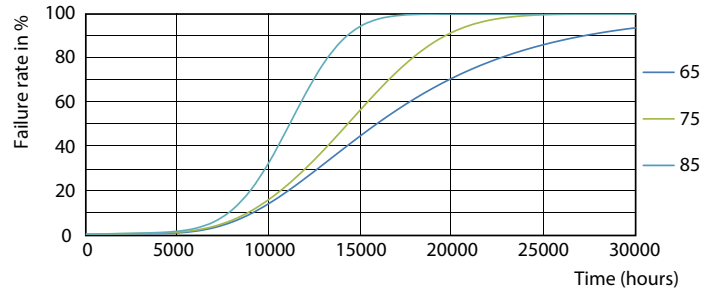

Essential LEDtube

Lifetime

Life Expectancy Diagram - LEDtube HO 600mm 10W 765 T8 AP I G