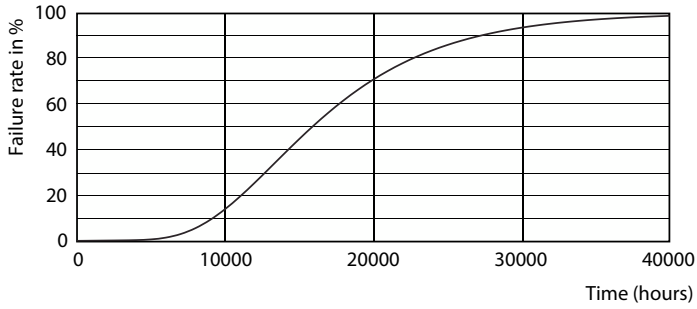

Essential LEDtube

Lifetime

Life Expectancy Diagram - LEDtube HO 600mm 10W 765 T8 AP I G