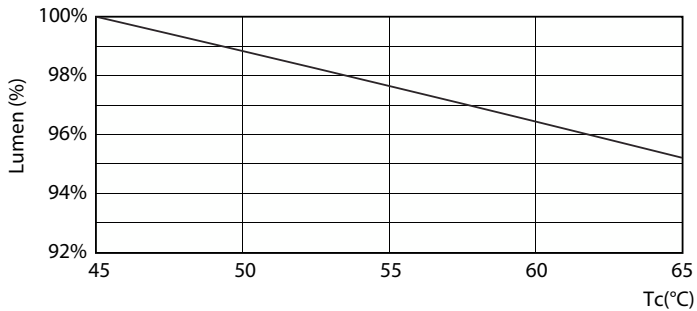

Lumen Maintenance Diagram - LEDtube HO 600mm 10W 765 T8 AP I G