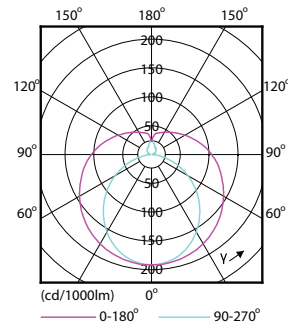

Product data

General Information		Voltage (Nom)	
Cap-Base	G13 [Medium Bi-Pin Fluorescent]	220-240 V	
Nominal Lifetime (Nom)	15000 h	Temperature	
Switching Cycle	50000X	T-Ambient (Max)	45 °C
B50L70	15000 h	T-Ambient (Min)	-20 °C
Light Technical		T-Storage (Max)	65 °C
Color Code	765 [CCT of 6500K]	T-Storage (Min)	-40 °C
Luminous Flux (Nom)	1050 lm	T-Case Maximum (Nom)	65 °C
Luminous Flux (Rated) (Nom)	1050 lm	Controls and Dimming	
Correlated Color Temperature (Nom)	6500 K	Dimmable	No
Color Consistency	<7	Mechanical and Housing	
Color Rendering Index (Nom)	70	Product Length	600 mm
LLMF At End Of Nominal Lifetime (Nom)	70 %	Approval and Application	
Operating and Electrical		Energy Efficiency Label (EEL)	A+
Input Frequency	50 to 60 Hz	Energy Saving Product	Yes
Power (Rated) (Nom)	10 W	Approval Marks	RoHS compliance KEMA Keur certificate
Lamp Current (Nom)	85 mA	Energy Consumption kWh/1000 h	10 kWh
Starting Time (Nom)	0.5 s	Product Data	
Warm Up Time to 60% Light (Nom)	0.5 s	Full product code	871869667440600
Power Factor (Nom)	0.5		

Dimensional drawing

TLED Ecofit APR HO 600mm 2ft T8 220-240V

Product	D1	D2	A1	A2	A3
LEDtube HO 600mm 10W 765 T8 AP I G	25.7 mm	28 mm	588.5 mm	595.5 mm	602.5 mm

Photometric data

LEDtube HO 10W G13 765 T8 AP I G