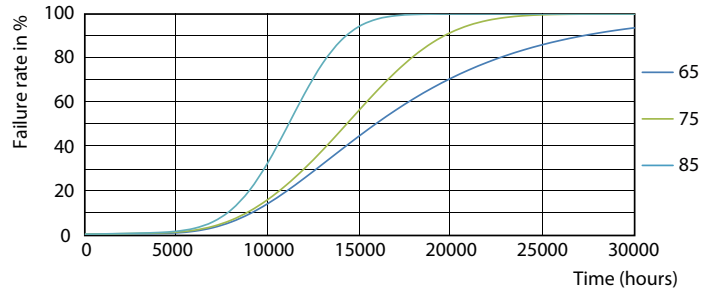

Essential LEDtube

Lifetime

LEDtube HO 20W G13 730 T8 AP I G