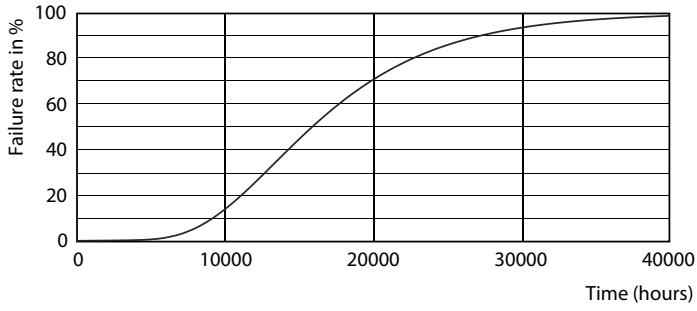

Essential LEDtube

Lifetime

LEDtube HO 20W G13 730 T8 AP I G