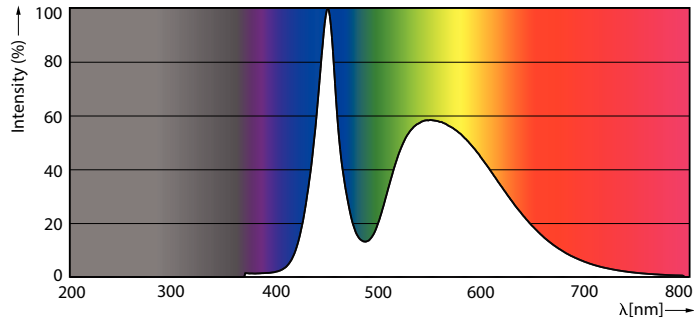

Product data

General Information		Voltage (Nom)	
Cap-Base	G13 [Medium Bi-Pin Fluorescent]	220-240 V	
Nominal Lifetime (Nom)	15000 h	Temperature	
Switching Cycle	50000X	T-Ambient (Max)	45 °C
B50L70	15000 h	T-Ambient (Min)	-20 °C
Light Technical		T-Storage (Max)	65 °C
Color Code	765 [CCT of 6500K]	T-Storage (Min)	-40 °C
Luminous Flux (Nom)	1050 lm	T-Case Maximum (Nom)	65 °C
Luminous Flux (Rated) (Nom)	1050 lm	Controls and Dimming	
Correlated Color Temperature (Nom)	6500 K	Dimmable	No
Color Consistency	<7	Mechanical and Housing	
Color Rendering Index (Nom)	70	Product Length	600 mm
LLMF At End Of Nominal Lifetime (Nom)	70 %	Approval and Application	
Operating and Electrical		Energy Efficiency Label (EEL)	A+
Input Frequency	50 to 60 Hz	Energy Saving Product	Yes
Power (Rated) (Nom)	10 W	Approval Marks	RoHS compliance KEMA Keur certificate
Lamp Current (Nom)	85 mA	Energy Consumption kWh/1000 h	10 kWh
Starting Time (Nom)	0.5 s	Product Data	
Warm Up Time to 60% Light (Nom)	0.5 s	Full product code	871869667440600
Power Factor (Nom)	0.5		

Dimensional drawing

TLED Ecofit APR HO 600mm 2ft T8 220-240V

Product	D1	D2	A1	A2	A3
LEDtube HO 600mm 10W 765 T8 AP I G	25.7 mm	28 mm	588.5 mm	595.5 mm	602.5 mm

Photometric data

LEDtube HO 10W G13 765 T8 AP I G