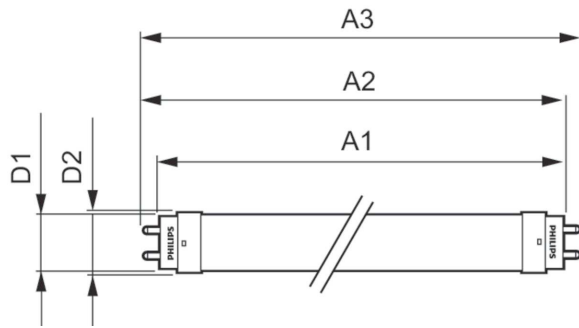

### Product data

General Information	
Cap-Base	G13 [ Medium Bi-Pin Fluorescent]
EU RoHS compliant	Yes
Nominal Lifetime (Nom)	15000 h
Switching Cycle	50000X
Light Technical	
Color Code	765 [ CCT of 6500K]
Beam Angle (Nom)	240 °
Luminous Flux (Nom)	1050 lm
Color Designation	Cool Daylight
Correlated Color Temperature (Nom)	6500 K
Luminous Efficacy (rated) (Nom)	105.00 lm/W
Color Consistency	<7
Color Rendering Index (Nom)	70
LLMF At End Of Nominal Lifetime (Nom)	70 %
Operating and Electrical	
Input Frequency	50 to 60 Hz
Power (Nom)	10 W
Starting Time (Nom)	0.5 s
Warm Up Time to 60% Light (Nom)	0.5 s
Power Factor (Nom)	0.5

Voltage (Nom)	220-240 V
Temperature	
T-Ambient (Max)	45 °C
T-Ambient (Min)	-20 °C
T-Storage (Max)	65 °C
T-Storage (Min)	-40 °C
T-Case Maximum (Nom)	65 °C
Controls and Dimming	
Dimmable	No
Mechanical and Housing	
Product Length	600 mm
Bulb Shape	Tube, double-ended
Approval and Application	
Energy Saving Product	Yes
Approval Marks	RoHS compliance KEMA Keur certificate
Energy Consumption kWh/1000 h	10 kWh
Product Data	
Full product code	871869667440600

# Essential LEDtube

Order product name	LEDtube HO 600mm 10W 765 T8 AP I G
EAN/UPC - Product	8718696674406
Order code	929001277508
Numerator - Quantity Per Pack	1
Numerator - Packs per outer box	10

Material Nr. (12NC)	929001277508
Net Weight (Piece)	0.120 kg

## Dimensional drawing

TLED Ecofit APR HO 600mm 2ft T8 220-240V

Product	D1	D2	A1	A2	A3
LEDtube HO 600mm 10W 765 T8 AP I G	25.7 mm	28 mm	588.5 mm	595.5 mm	602.5 mm