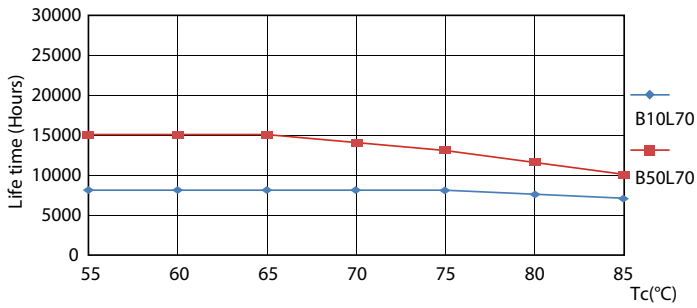

LEDtube HO 20W G13 730 T8 AP I G