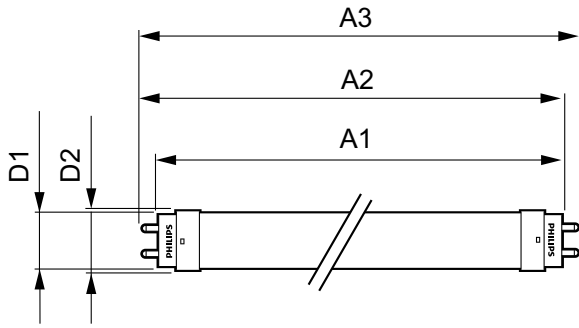

Product data

General Information		Voltage (Nom)	
Cap-Base	G13 [Medium Bi-Pin Fluorescent]	220-240 V	
Nominal Lifetime (Nom)	15000 h	Temperature	
Switching Cycle	50000X	T-Ambient (Max)	45 °C
B50L70	15000 h	T-Ambient (Min)	-20 °C
Light Technical		T-Storage (Max)	65 °C
Color Code	765 [CCT of 6500K]	T-Storage (Min)	-40 °C
Luminous Flux (Nom)	1050 lm	T-Case Maximum (Nom)	65 °C
Luminous Flux (Rated) (Nom)	1050 lm	Controls and Dimming	
Correlated Color Temperature (Nom)	6500 K	Dimmable	No
Color Consistency	<7	Mechanical and Housing	
Color Rendering Index (Nom)	70	Product Length	600 mm
LLMF At End Of Nominal Lifetime (Nom)	70 %	Approval and Application	
Operating and Electrical		Energy Efficiency Label (EEL)	A+
Input Frequency	50 to 60 Hz	Energy Saving Product	Yes
Power (Rated) (Nom)	10 W	Approval Marks	RoHS compliance KEMA Keur certificate
Lamp Current (Nom)	85 mA	Energy Consumption kWh/1000 h	10 kWh
Starting Time (Nom)	0.5 s	Product Data	
Warm Up Time to 60% Light (Nom)	0.5 s	Full product code	871869667440600
Power Factor (Nom)	0.5		

Essential LEDtube

Order product name	LEDtube HO 600mm 10W 765 T8 AP I G
EAN/UPC - Product	8718696674406
Order code	929001277508
Numerator - Quantity Per Pack	1
Numerator - Packs per outer box	10

Material Nr. (12NC)	929001277508
Net Weight (Piece)	0.120 kg

Dimensional drawing

TLED Ecofit APR HO 600mm 2ft T8 220-240V

Product	D1	D2	A1	A2	A3
LEDtube HO 600mm 10W 765 T8 AP I G	25.7 mm	28 mm	588.5 mm	595.5 mm	602.5 mm

Photometric data

LEDtube HO 10W G13 765 T8 AP I G