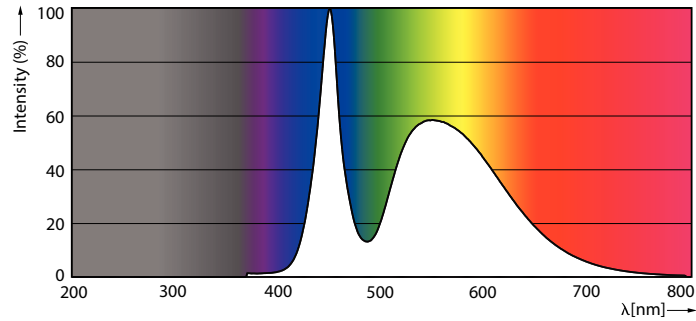

Photometric data

LEDtube HO 10W G13 765 T8 AP I G