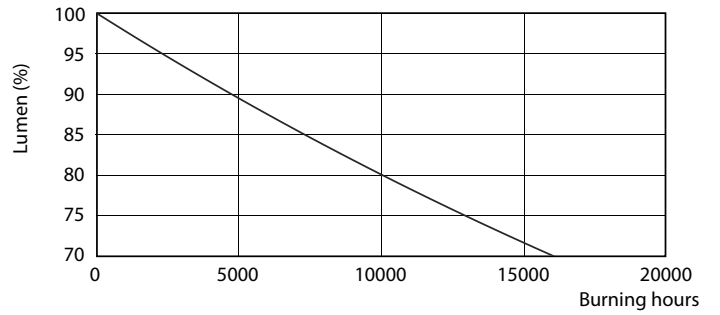

LEDtube HO 20W G13 730 T8 AP I G

LEDtube HO 20W G13 730 T8 AP I G