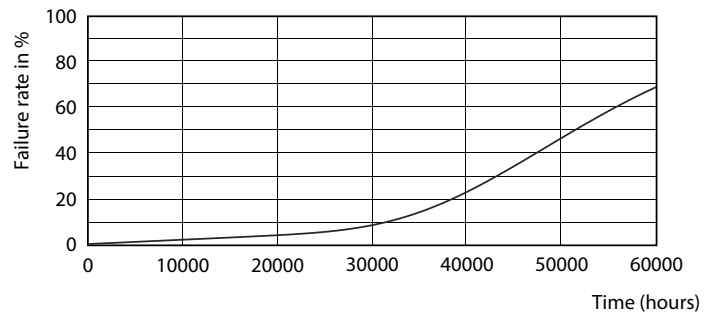

Dimensional drawing

HL Bulb 40-100W 5000lm 2700K E39 ND 10KV

Product	D	C
40ED28/LED/727/ND 120-277V 4/1	105 mm	211 mm

Photometric data

High Intensity 40W-100W 2700K E39 ED28 CLEAR

High Intensity 40W E39 ED-28 Clear 2700K

TrueForce LED Public (Urban/Road – HPS/MH)

Photometric data

High Intensity 40W E39 ED-28 Clear 3000K

Lifetime

High Intensity 40W E39 ED-28 Clear 2700-4000K

High Intensity 40W E39 ED-28 Clear 2700-4000K