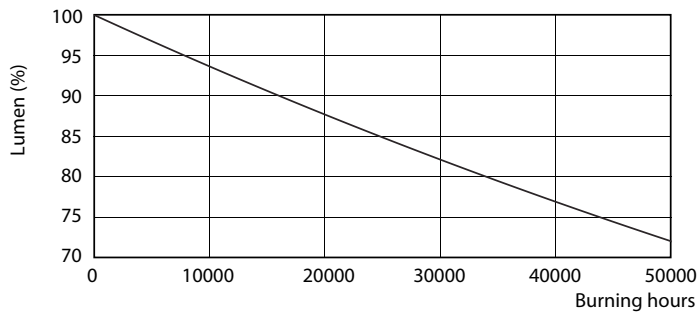

Product data

General Information	
Base	E39 [Single Contact Mogul Screw]
Nominal Lifetime (Nom)	50000 h
Switching Cycle	50000X
Technical Type	40-100W
Light Technical	
Color Code	727 [CCT of 2700K]
Initial lumen (Nom)	5000 lm
Luminous Flux (Rated) (Nom)	5000 lm
Correlated Color Temperature (Nom)	2700 K
Luminous Efficacy (rated) (Nom)	125.00 lm/W

TrueForce LED Public (Urban/Road – HPS/MH)

Voltage (Nom)	120-277 V
Temperature	
T-Case Maximum (Nom)	80 °C
Controls and Dimming	
Dimmable	No
Mechanical and Housing	
Bulb Finish	Clear (CL)

Product Data	
Order product name	40ED28/LED/727/ND 120-277V 4/1
EAN/UPC - Product	046677466633
Order code	466631
Numerator - Quantity Per Pack	1
Numerator - Packs per outer box	4
Material Nr. (12NC)	929001281004
Net Weight (Piece)	0.882 kg
Model Number	9290012810

Dimensional drawing

HL Bulb 40-100W 5000lm 2700K E39 ND 10KV

Product	D	C
40ED28/LED/727/ND 120-277V 4/1	105 mm	211 mm

Photometric data

High Intensity 40W-100W 2700K E39 ED28 CLEAR

High Intensity 40W E39 ED-28 Clear 2700K

TrueForce LED Public (Urban/Road – HPS/MH)

Photometric data

High Intensity 40W E39 ED-28 Clear 3000K

Lifetime

High Intensity 40W E39 ED-28 Clear 2700-4000K

High Intensity 40W E39 ED-28 Clear 2700-4000K