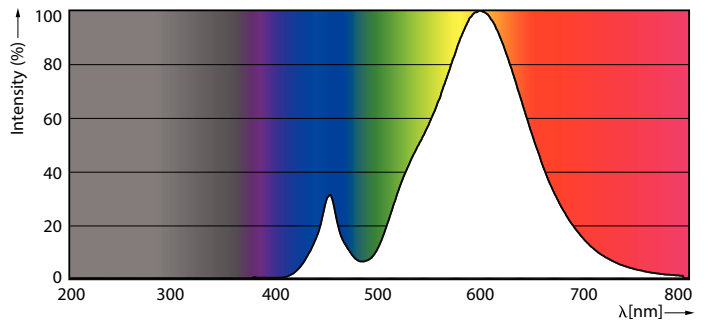

Product data

General Information	
Base	E39 [Single Contact Mogul Screw]
Nominal Lifetime (Nom)	50000 h
Switching Cycle	50000X
Technical Type	40-100W
Light Technical	
Color Code	727 [CCT of 2700K]
Initial lumen (Nom)	5000 lm
Luminous Flux (Rated) (Nom)	5000 lm
Correlated Color Temperature (Nom)	2700 K
Luminous Efficacy (rated) (Nom)	125.00 lm/W

Color Consistency	ANSI
Color Rendering Index (Nom)	70
LLMF At End Of Nominal Lifetime (Nom)	70 %
Operating and Electrical	
Input Frequency	50 to 60 Hz
Power (Rated) (Nom)	40 W
Lamp Current (Nom)	360 mA
Wattage Equivalent	100 W
Starting Time (Nom)	0.5 s
Warm Up Time to 60% Light (Nom)	0.5 s
Power Factor (Nom)	0.9

Dimensional drawing

HL Bulb 40-100W 5000lm 2700K E39 ND 10KV

Product	D	C
40ED28/LED/727/ND 120-277V 4/1	105 mm	211 mm

Photometric data

High Intensity 40W-100W 2700K E39 ED28 CLEAR

High Intensity 40W E39 ED-28 Clear 2700K

TrueForce LED Public (Urban/Road – HPS/MH)

Photometric data

High Intensity 40W E39 ED-28 Clear 3000K

Lifetime

High Intensity 40W E39 ED-28 Clear 2700-4000K

High Intensity 40W E39 ED-28 Clear 2700-4000K