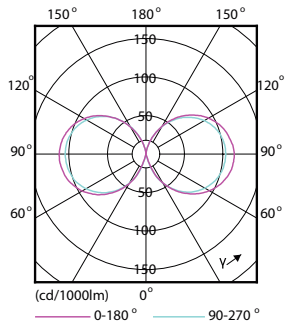

Product data

General Information	
Base	E39 [Single Contact Mogul Screw]
Nominal Lifetime (Nom)	50000 h
Switching Cycle	50000X
Technical Type	40-100W
Light Technical	
Color Code	727 [CCT of 2700K]
Initial lumen (Nom)	5000 lm
Luminous Flux (Rated) (Nom)	5000 lm
Correlated Color Temperature (Nom)	2700 K
Luminous Efficacy (rated) (Nom)	125.00 lm/W

TrueForce LED Public (Urban/Road – HPS/MH)

Voltage (Nom)	120-277 V
Temperature	
T-Case Maximum (Nom)	80 °C
Controls and Dimming	
Dimmable	No
Mechanical and Housing	
Bulb Finish	Clear (CL)

Product Data	
Order product name	40ED28/LED/727/ND 120-277V 4/1
EAN/UPC - Product	046677466633
Order code	466631
Numerator - Quantity Per Pack	1
Numerator - Packs per outer box	4
Material Nr. (12NC)	929001281004
Net Weight (Piece)	0.882 kg
Model Number	9290012810

Dimensional drawing

HL Bulb 40-100W 5000lm 2700K E39 ND 10KV

Product	D	C
40ED28/LED/727/ND 120-277V 4/1	105 mm	211 mm

Photometric data

High Intensity 40W-100W 2700K E39 ED28 CLEAR

High Intensity 40W E39 ED-28 Clear 2700K

TrueForce LED Public (Urban/Road – HPS/MH)

Photometric data

High Intensity 40W E39 ED-28 Clear 3000K

Lifetime

High Intensity 40W E39 ED-28 Clear 2700-4000K

High Intensity 40W E39 ED-28 Clear 2700-4000K