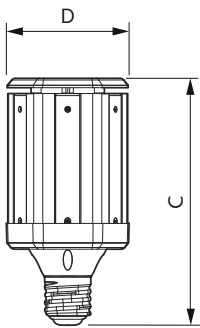

Product data

General Information	
Base	E39 [Single Contact Mogul Screw]
Nominal Lifetime (Nom)	50000 h
Switching Cycle	50000X
Technical Type	40-100W
Light Technical	
Color Code	727 [CCT of 2700K]
Initial lumen (Nom)	5000 lm
Luminous Flux (Rated) (Nom)	5000 lm
Correlated Color Temperature (Nom)	2700 K
Luminous Efficacy (rated) (Nom)	125.00 lm/W

TrueForce LED Public (Urban/Road – HPS/MH)

Voltage (Nom)	120-277 V
Temperature	
T-Case Maximum (Nom)	80 °C
Controls and Dimming	
Dimmable	No
Mechanical and Housing	
Bulb Finish	Clear (CL)

Product Data	
Order product name	40ED28/LED/727/ND 120-277V 4/1
EAN/UPC - Product	046677466633
Order code	466631
Numerator - Quantity Per Pack	1
Numerator - Packs per outer box	4
Material Nr. (12NC)	929001281004
Net Weight (Piece)	0.882 kg
Model Number	9290012810

Dimensional drawing

HL Bulb 40-100W 5000lm 2700K E39 ND 10KV

Product	D	C
40ED28/LED/727/ND 120-277V 4/1	105 mm	211 mm

Photometric data

High Intensity 40W-100W 2700K E39 ED28 CLEAR

High Intensity 40W E39 ED-28 Clear 2700K