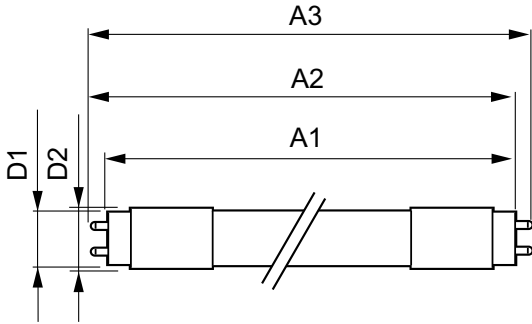

Product Data	
Order product name	24T5HO/46-830/IF33/P/DIM 10/1
EAN/UPC - Product	046677467128
Order code	467126
Numerator - Quantity Per Pack	1
Numerator - Packs per outer box	10
Material Nr. (12NC)	929001283704
Net Weight (Piece)	0.170 kg
Model Number	9290012837

Dimensional drawing

Product	D1	D2	A1	A2	A3
24T5HO/46-830/ IF33/P/DIM 10/1	15.2 mm	17.8 mm	1147.8 mm	1154.9 mm	1162 mm

TLED 120V 24-54W 3600lm 3000K G5

Photometric data

LEDtube 1100mm 24W G5 830 3300lm

LEDtube 1100mm 24W G5 830 3300lm