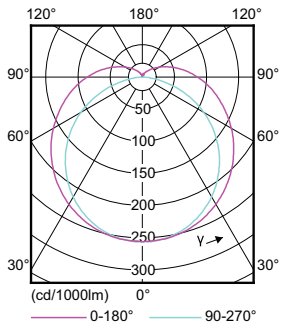

Dimensional drawing

Product	D1	D2	A1	A2	A3
24T5HO/46-830/ IF33/P/DIM 10/1	15.2 mm	17.8 mm	1147.8 mm	1154.9 mm	1162 mm

TLED 120V 24-54W 3600lm 3000K G5

Photometric data

LEDtube 1100mm 24W G5 830 3300lm

LEDtube 1100mm 24W G5 830 3300lm