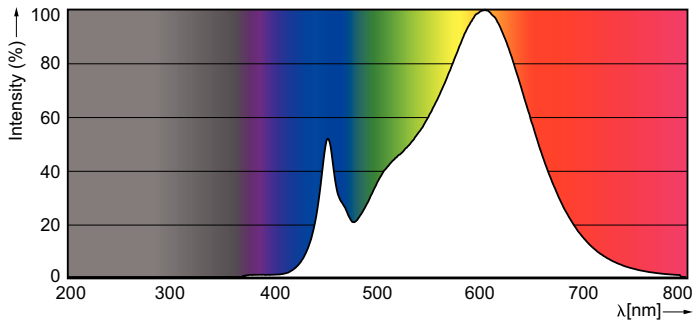

Photometric data

LEDtube 1100mm 24W G5 830 3300lm