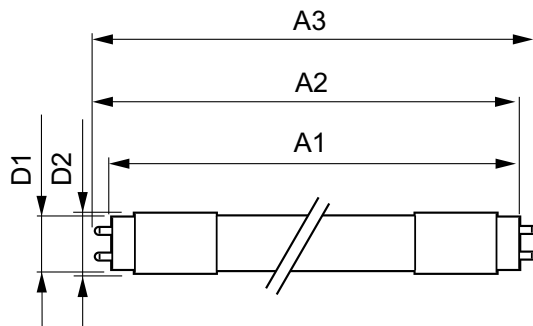

T5

Energy Certifications	DLC Standard
Product Data	
Order product name	24T5HO/46-835/IF33/P/DIM 10/1
EAN/UPC - Product	046677467135
Order code	467134
Numerator - Quantity Per Pack	1

Numerator - Packs per outer box	10
Material Nr. (12NC)	929001283804
Net Weight (Piece)	0.170 kg
Model Number	9290012838

Dimensional drawing

TLED 120V 24-54W 3600lm 3500K G5

Product	D1	D2	A1	A2	A3
24T5HO/46-835/ IF33/P/DIM 10/1	15.2 mm	17.8 mm	1147.8 mm	1154.9 mm	1162 mm