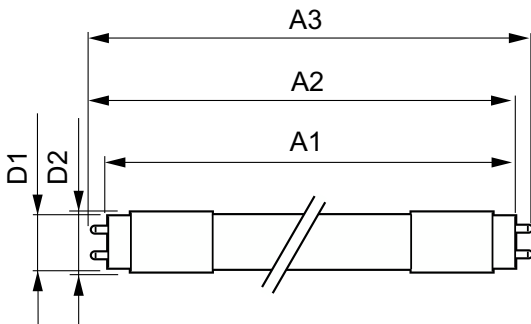

Product data

General Information		Color rendering index (CRI)	
Cap-Base	G5 [G5]		82
Nominal lifetime	50,000 hour(s)	LLMF At End Of Nominal Lifetime (Nom) 70 %	
Switching Cycle	50,000	Operating and Electrical	
Lighting Technology	LED	Line Frequency	40000-80000 Hz
EU RoHS compliant	Yes	Input Frequency	40000-80000 Hz
Light Technical		Power Consumption	24 W
Color Code	835 [CCT of 3500K]	Lamp Current (Max)	600 mA
Beam Angle (Nom)	140 degree(s)	Lamp Current (Min)	400 mA
Luminous Flux	3,300 lm	Wattage Equivalent	54 W
Color Designation	White (WH)	Starting Time (Nom)	0.5 s
Correlated Color Temperature (Nom)	3500 K	Warm-up time to 60% light	0.5 s
Luminous Efficacy (rated) (Nom)	137.00 lm/W	Power Factor (Fraction)	0.9
Color Consistency	<5	Voltage (Nom)	39-64 V

InstantFit (UL Type-A) T5

UL Type	UL Type A
Temperature	
Ambient temperature range	-4 °F to 113 °F
T-Case Maximum (Nom)	113 °F
Controls and Dimming	
Dimmable	Yes
Mechanical and Housing	
Bulb Finish	Frosted
Bulb Material	Plastic
Product Length	47-1/4 inch
Bulb Shape	T5
Approval and Application	
Energy Saving Product	Yes
Approval Marks	UL certificate RoHS compliance DLC compliance

Energy Consumption kWh/1000 h	- kWh
Energy Certifications	DLC Standard
Application Conditions	
can it be used in closed luminaires	Yes
Product Data	
Order product name	24T5HO/46-835/IF33/P/DIM 10/1
Full product name	24T5HO/46-835/IF33/P/DIM 10/1
Order code	467134
Material Nr. (12NC)	929001283804
Numerator - Quantity Per Pack	1
EAN/UPC - Product/Case	046677467135
Numerator - Packs per outer box	10
EAN/UPC - Case	50046677467130

Dimensional drawing

Product	D1	D2	A1	A2	A3
24T5HO/46-835/IF33/P/DIM 10/1	5/8 inch	3/4 inch	45-3/16 inch	45-1/2 inch	45-3/4 inch

Photometric data

Spectral Power Distribution Colour - 24T5HO/46-835/IF33/P/DIM 10/1