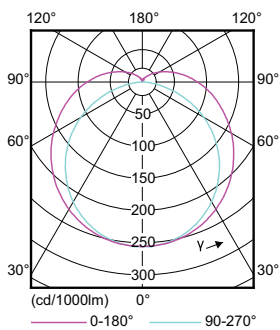

LEDtube 1100mm 24W G5 835 3300lm