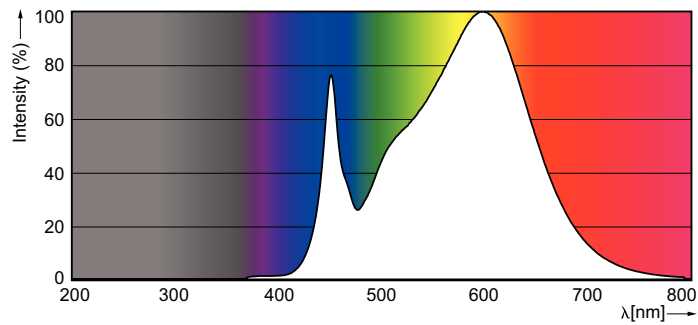

Photometric data

LEDtube 1100mm 24W G5 835 3300lm