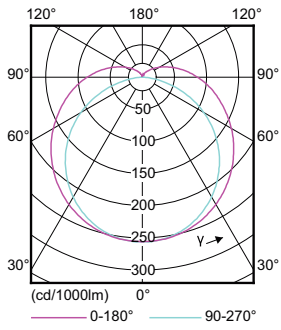

InstantFit (UL Type-A) T5

Photometric data

Light Distribution Diagram - 24T5HO/46-835/IF33/P/DIM 10/1