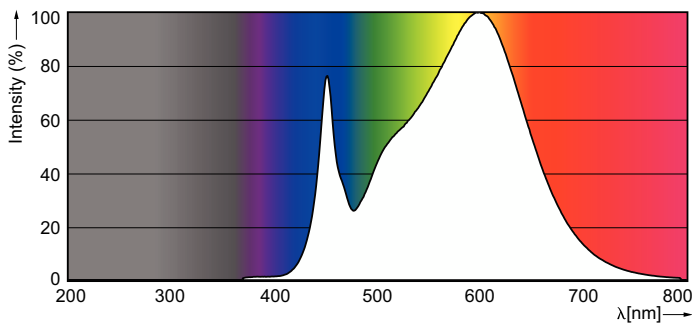

Photometric data

Spectral Power Distribution Colour - 24T5HO/46-835/IF33/P/DIM 10/1

General uniform lighting - 24T5HO/46-835/IF33/P/DIM 10/1