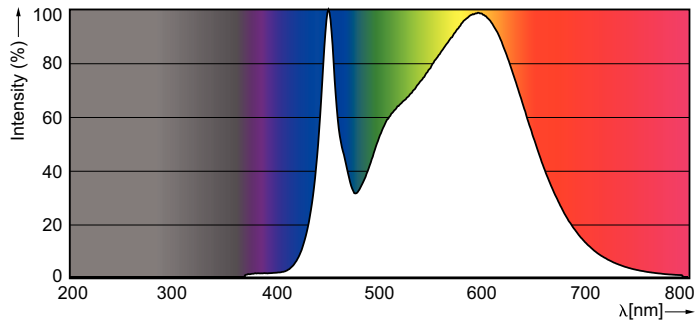

Photometric data

LEDtube 1100mm 24W G5 840 3500lm