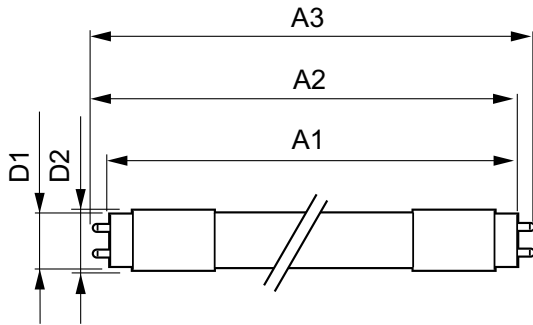

T5

Energy Certifications	DLC Standard
Product Data	
Order product name	24T5HO/46-840/IF35/P/DIM 10/1
EAN/UPC - Product	046677467142
Order code	467142
Numerator - Quantity Per Pack	1

Numerator - Packs per outer box	10
Material Nr. (12NC)	929001283904
Net Weight (Piece)	0.170 kg
Model Number	9290012839

Dimensional drawing

TLED 120V 24-54W 3600lm 4000K G5

Product	D1	D2	A1	A2	A3
24T5HO/46-840/ IF35/P/DIM 10/1	15.2 mm	17.8 mm	1147.8 mm	1154.9 mm	1162 mm