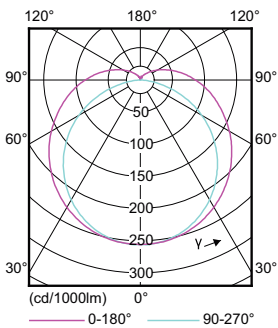

LEDtube 1100mm 24W G5 840 3500lm