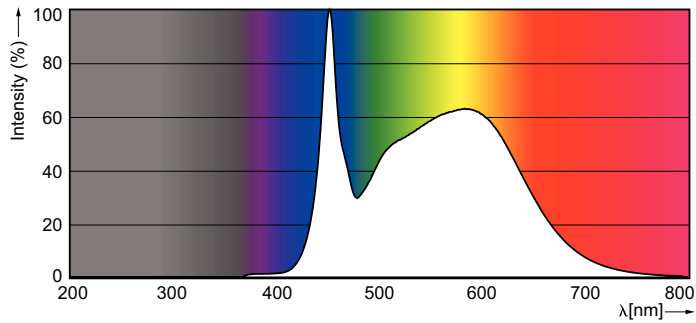

Photometric data

LEDtube 1100mm 24W G5 850 3500lm