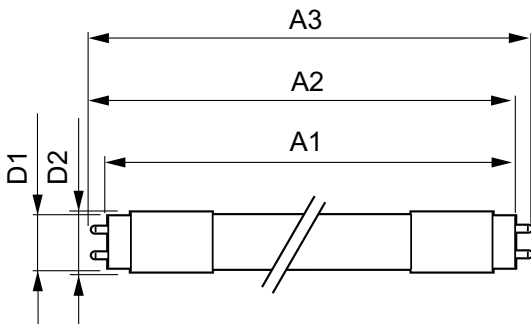

Product data

General Information		Color rendering index (CRI)		82
Cap-Base	G5 [G5]	LLMF At End Of Nominal Lifetime (Nom)		70 %
Nominal lifetime	50,000 hour(s)	Operating and Electrical		
Switching Cycle	50,000	Line Frequency	40000-80000 Hz	
Lighting Technology	LED	Input Frequency	40000-80000 Hz	
EU RoHS compliant	Yes	Power Consumption	24 W	
Light Technical		Lamp Current (Max)	600 mA	
Color Code	850 [CCT of 5000K]	Lamp Current (Min)	400 mA	
Beam Angle (Nom)	140 degree(s)	Wattage Equivalent	54 W	
Luminous Flux	3,500 lm	Starting Time (Nom)	0.5 s	
Color Designation	Daylight	Warm-up time to 60% light	0.5 s	
Correlated Color Temperature (Nom)	5000 K	Power Factor (Fraction)	0.9	
Luminous Efficacy (rated) (Nom)	145.00 lm/W	Voltage (Nom)	39-64 V	
Color Consistency	<5			

InstantFit (UL Type-A) T5

UL Type	UL Type A
Temperature	
Ambient temperature range	-4 °F to 113 °F
T-Case Maximum (Nom)	113 °F
Controls and Dimming	
Dimmable	Yes
Mechanical and Housing	
Bulb Finish	Frosted
Bulb Material	Plastic
Product Length	47-1/4 inch
Bulb Shape	T5
Approval and Application	
Energy Saving Product	Yes
Approval Marks	UL certificate RoHS compliance DLC compliance

Energy Consumption kWh/1000 h	- kWh
Energy Certifications	DLC Standard
Application Conditions	
can it be used in closed luminaires	Yes
Product Data	
Order product name	24T5HO/46-850/IF35/P/DIM 10/1
Full product name	24T5HO/46-850/IF35/P/DIM 10/1
Order code	467159
Material Nr. (12NC)	929001284004
Numerator - Quantity Per Pack	1
EAN/UPC - Product/Case	046677467159
Numerator - Packs per outer box	10
EAN/UPC - Case	50046677467154

Dimensional drawing

Product	D1	D2	A1	A2	A3
24T5HO/46-850/IF35/P/DIM 10/1	5/8 inch	3/4 inch	45-3/16 inch	45-1/2 inch	45-3/4 inch

Photometric data

Spectral Power Distribution Colour - 24T5HO/46-850/IF35/P/DIM 10/1