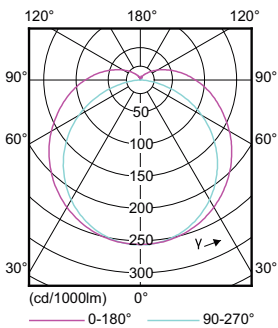

LEDtube 1100mm 24W G5 850 3500lm