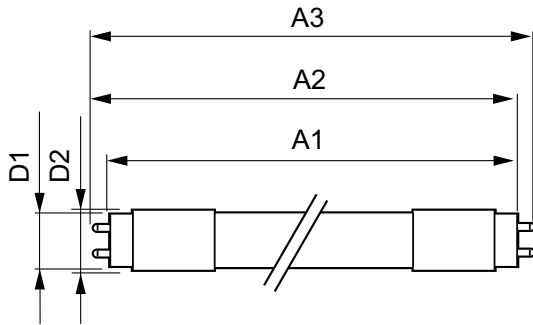

T5

Energy Certifications	DLC Standard
Product Data	
Order product name	24T5HO/46-850/IF35/P/DIM 10/1
EAN/UPC - Product	046677467159
Order code	467159
Numerator - Quantity Per Pack	1

Numerator - Packs per outer box	10
Material Nr. (12NC)	929001284004
Net Weight (Piece)	0.170 kg
Model Number	9290012840

Dimensional drawing

TLED 120V 24-54W 3600lm 5000K G5

Product	D1	D2	A1	A2	A3
24T5HO/46-850/ IF35/P/DIM 10/1	15.2 mm	17.8 mm	1147.8 mm	1154.9 mm	1162 mm