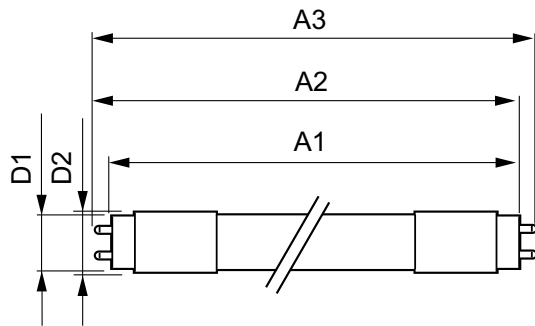

### Product data

General Information		Warm Up Time to 60% Light (Nom)	
Cap-Base	G5 [ G5]		0.5 s
Nominal Lifetime (Nom)	50000 h	Power Factor (Nom)	0.9
Switching Cycle	50000X	Voltage (Nom)	39-64 V
B50L70	50000 h	<b>Temperature</b>	
<b>Light Technical</b>		T-Ambient (Max)	45 °C
Color Code	850 [ CCT of 5000K]	T-Ambient (Min)	-20 °C
Luminous Flux (Nom)	3500 lm	T-Storage (Max)	65 °C
Luminous Flux (Rated) (Nom)	3500 lm	T-Storage (Min)	-40 °C
Correlated Color Temperature (Nom)	5000 K	<b>Controls and Dimming</b>	
Color Consistency	<5	Dimmable	Yes
Color Rendering Index (Nom)	82	<b>Mechanical and Housing</b>	
LLMF At End Of Nominal Lifetime (Nom)	70 %	Product Length	1200 mm
<b>Operating and Electrical</b>		<b>Approval and Application</b>	
Input Frequency	40000-80000 Hz	Energy Saving Product	Yes
Power (Rated) (Nom)	24 W	Approval Marks	UL certificate RoHS compliance DLC compliance
Lamp Current (Max)	600 mA		
Lamp Current (Min)	400 mA		
Starting Time (Nom)	0.5 s		

Numerator - Quantity Per Pack	1
Numerator - Packs per outer box	10
Material Nr. (12NC)	929001284004
Net Weight (Piece)	0.170 kg

Dimensional drawing

TLED 120V 24-54W 3600lm 5000K G5

Product	D1	D2	A1	A2	A3
24T5HO/46-850/IF35/P/DIM 10/1	15.2 mm	17.8 mm	1147.8 mm	1154.9 mm	1162 mm

Photometric data

LEDtube 1100mm 24W G5 850 3500lm