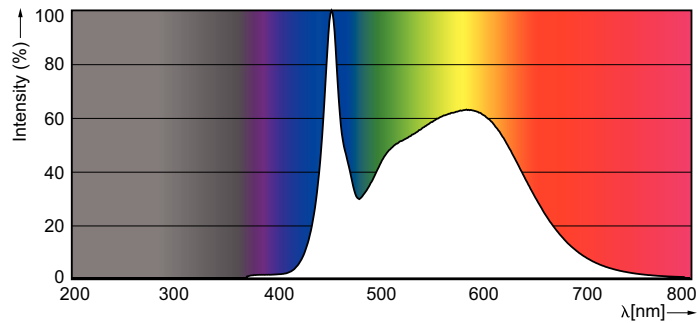

Photometric data

LEDtube 1100mm 24W G5 850 3500lm