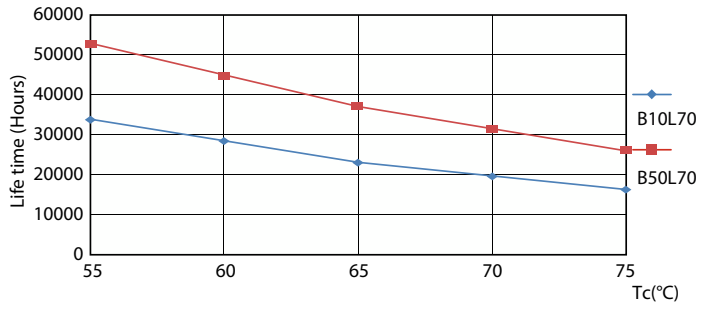

MASTER LEDtube InstantFit HF

Levetid

Life Expectancy Diagram - MAS LEDtube HF 1200mm HO 14W865 T8