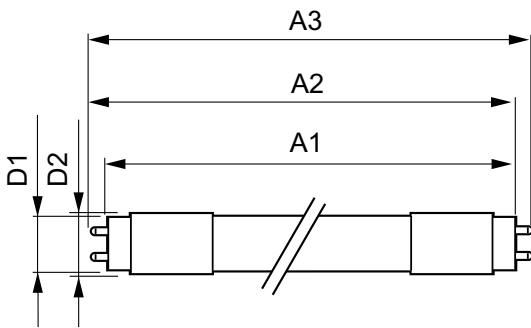

MASTER LEDtube InstantFit HF T8

Controls and Dimming

Dimmable	Yes

Mechanical and Housing

Product Length	1500 mm

Approval and Application

Energy Efficiency Label (EEL)	A++
Energy Saving Product	Yes
Approval Marks	RoHS compliance TUV CE marking KEMA Keur certificate
Energy Consumption kWh/1000 h	24 kWh

Product Data

Full product code	871869668754300
Order product name	MASTER LEDtube HF 1500mm HO 20W840 T8
EAN/UPC - Product	8718696687543
Order code	929001284402
Numerator - Quantity Per Pack	1
Numerator - Packs per outer box	10
Material Nr. (12NC)	929001284402
Net Weight (Piece)	0.360 kg

Warnings and Safety

- NOTES: The overall energy efficiency and light distribution of any installation that uses these lamps are determined by the design of the installation.

Dimensional drawing

MAS LEDtube HF 1500mm HO 20W840 T8

Product	D1	D2	A1	A2	A3
MASTER LEDtube HF 1500mm HO 20W840 T8	25.6 mm	28 mm	1498.7 mm	1505.8 mm	1512.9 mm