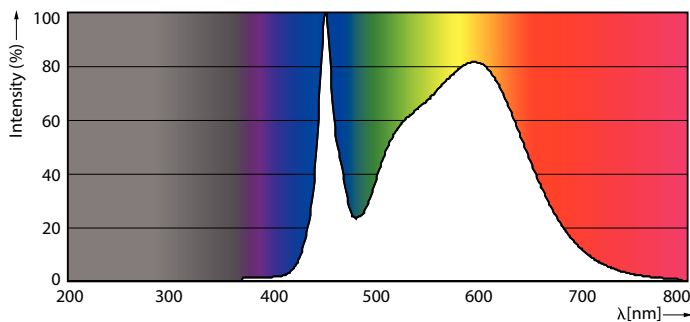

Photometric data

MAS LEDtube HF 1500mm HO 20W840 T8

MAS LEDtube HF 1500mm HO 20W840 T8