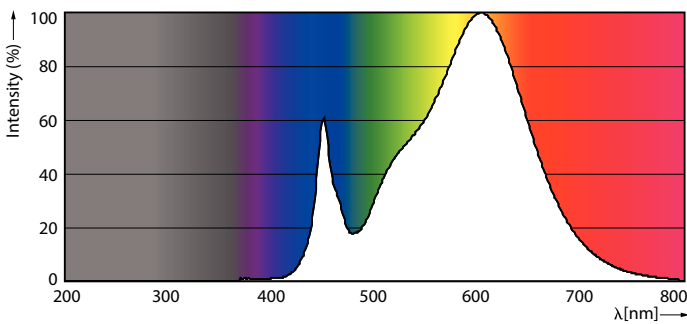

Photometric data

MAS LEDtube HF 1500mm HO 20W830 T8

General Uniform Light

MAS LEDtube HF 1500mm HO 20W830 T8