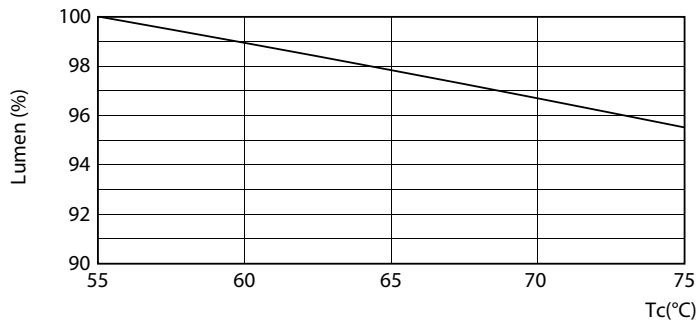

MASTER LEDtube InstantFit HF T8

Photometric data

Lifetime

LEDtube HF 1500mm HO-UO 20-24W G13 830-865 T8