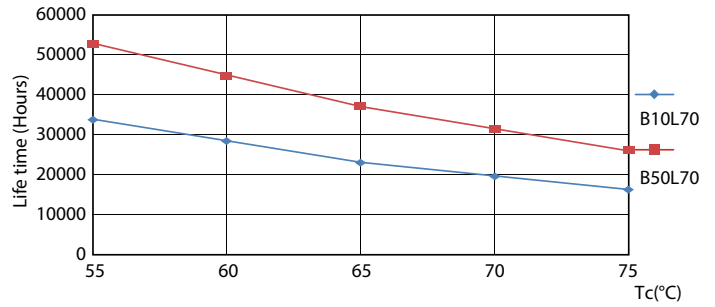

Product data

General Information	
Cap-Base	G13 [Medium Bi-Pin Fluorescent]
RoHS mark	RoHS mark
Main Application	Industrial
Nominal Lifetime (Nom)	60000 h
Switching Cycle	50000X
B50L70	60000 h
Light Technical	
Color Code	830 [CCT of 3000K]
Beam Angle (Nom)	160 °
Luminous Flux (Nom)	2900 lm
Luminous Flux (Rated) (Nom)	2900 lm
Rated Beam Angle	160 °
Correlated Color Temperature (Nom)	3000 K
Color Consistency	<6
Color Rendering Index (Nom)	83
LLMF At End Of Nominal Lifetime (Nom)	70 %

MASTER LEDtube InstantFit HF T8

Photometric data

Lifetime

LEDtube HF 1500mm HO-UO 20-24W G13 830-865 T8

MASTER LEDtube InstantFit HF T8

Lifetime

LEDtube HF HO-UO 14-24W G13 830-865 T8

LEDtube HF HO-UO 14-24W G13 830-865 T8