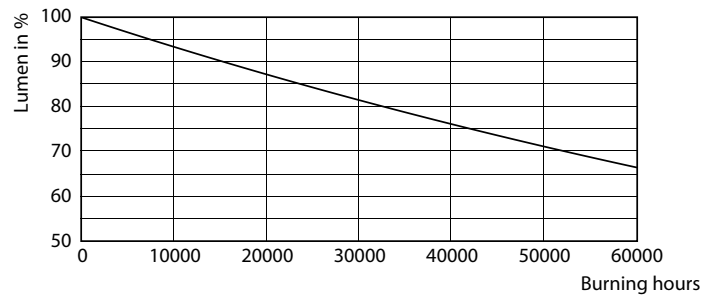

MASTER LEDtube InstantFit HF T8

Photometric data

Lifetime

LEDtube HF 1500mm HO-UO 20-24W G13 830-865 T8