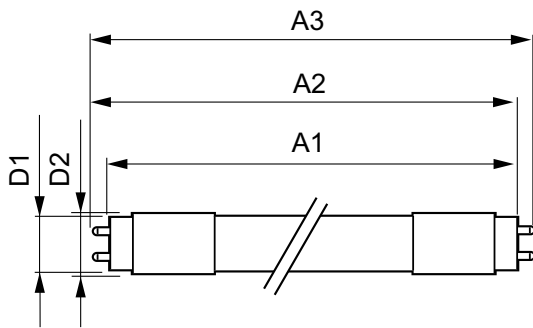

Product data

General Information	
Cap-Base	G13 [Medium Bi-Pin Fluorescent]
RoHS mark	RoHS mark
Main Application	Industrial
Nominal Lifetime (Nom)	60000 h
Switching Cycle	50000X
B50L70	60000 h
Light Technical	
Color Code	830 [CCT of 3000K]
Beam Angle (Nom)	160 °
Luminous Flux (Nom)	2900 lm
Luminous Flux (Rated) (Nom)	2900 lm
Rated Beam Angle	160 °
Correlated Color Temperature (Nom)	3000 K
Color Consistency	<6
Color Rendering Index (Nom)	83
LLMF At End Of Nominal Lifetime (Nom)	70 %

MASTER LEDtube InstantFit HF T8

Controls and Dimming

Dimmable	Yes
----------	-----

Mechanical and Housing

Product Length	1500 mm
----------------	---------

Approval and Application

Energy Efficiency Label (EEL)	A+
Energy Saving Product	Yes
Approval Marks	RoHS compliance TUV CE marking KEMA Keur certificate
Energy Consumption kWh/1000 h	24 kWh

Product Data

Full product code	871869668758100
Order product name	MASTER LEDtube HF 1500mm HO 20W830 T8
EAN/UPC - Product	8718696687581
Order code	929001284602
Numerator - Quantity Per Pack	1
Numerator - Packs per outer box	10
Material Nr. (12NC)	929001284602
Net Weight (Piece)	0.360 kg

Warnings and Safety

- NOTES: The overall energy efficiency and light distribution of any installation that uses these lamps are determined by the design of the installation.

Dimensional drawing

MAS LEDtube HF 1500mm HO 20W830 T8