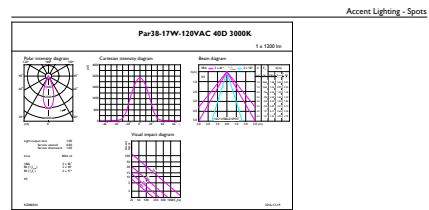

Product data

General Information	
Cap-Base	E26 [Single Contact Medium Screw]
Nominal Lifetime (Nom)	25000 h
Switching Cycle	50000X
Technical Type	17-120W

Light Technical	
Color Code	930 [CCT of 3000K]
Beam Angle (Nom)	40 °
Initial lumen (Nom)	1200 lm
Luminous Flux (Rated) (Nom)	1200 lm
Luminous Intensity (Nom)	2700 cd
Color Designation	White (WH)
Rated Beam Angle	40 °
Correlated Color Temperature (Nom)	3000 K
Luminous Efficacy (rated) (Nom)	70 lm/W
Color Consistency	<6
Color Rendering Index (Nom)	90
LLMF At End Of Nominal Lifetime (Nom)	70 %

Dimensional drawing

PAR38 120V 17-120W 40D 3000K E26 D

Product	D	C
17PAR38/EXPERTCOLOR RETAIL/F40/930/DIM	120.7 mm	134.6 mm

Photometric data

PAR38 120V 17-90W 1200lm 8D 3000K E26 D

Philips Lighting B.V. Page 1/1