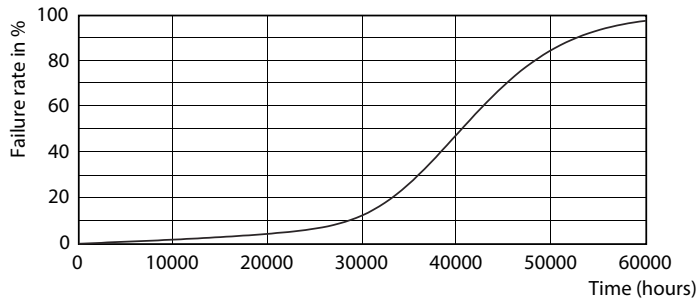

Product data

General Information	
Cap-Base	E26 [Single Contact Medium Screw]
Nominal Lifetime (Nom)	25000 h
Switching Cycle	50000X
Technical Type	17-120W

Light Technical	
Color Code	930 [CCT of 3000K]
Beam Angle (Nom)	40 °
Initial lumen (Nom)	1200 lm
Luminous Flux (Rated) (Nom)	1200 lm
Luminous Intensity (Nom)	2700 cd
Color Designation	White (WH)
Rated Beam Angle	40 °
Correlated Color Temperature (Nom)	3000 K
Luminous Efficacy (rated) (Nom)	70 lm/W
Color Consistency	<6
Color Rendering Index (Nom)	90
LLMF At End Of Nominal Lifetime (Nom)	70 %

PAR38 120V 17-120W 40D 3000K E26 D

PAR38 LED

Photometric data

PAR38 120V 17-120W 40D 3000K E26 D

Lifetime

ExpertColor PAR38 30S 30L Dim 120V Life Expectancy Diagram

ExpertColor PAR38 30S 30L Dim 120V Lumen Maintenance Diagram