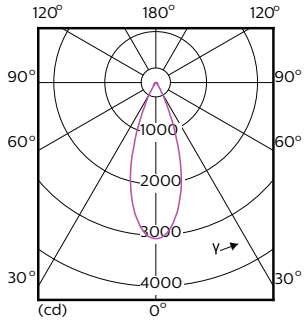

PAR38 LED

Photometric data

PAR38 120V 17-120W 40D 3000K E26 D