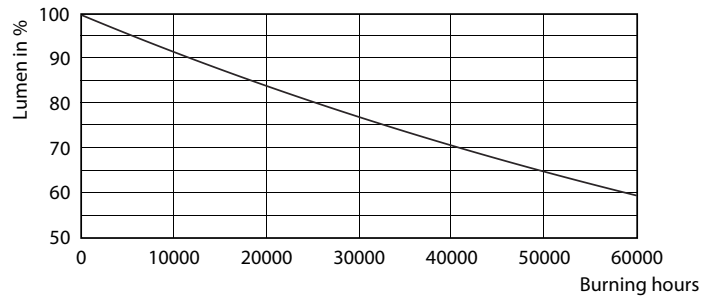

Product data

General Information	
Cap-Base	E26 [Single Contact Medium Screw]
Nominal Lifetime (Nom)	25000 h
Switching Cycle	50000X
Technical Type	17-120W

Light Technical	
Color Code	930 [CCT of 3000K]
Beam Angle (Nom)	40 °
Initial lumen (Nom)	1200 lm
Luminous Flux (Rated) (Nom)	1200 lm
Luminous Intensity (Nom)	2700 cd
Color Designation	White (WH)
Rated Beam Angle	40 °
Correlated Color Temperature (Nom)	3000 K
Luminous Efficacy (rated) (Nom)	70 lm/W
Color Consistency	<6
Color Rendering Index (Nom)	90
LLMF At End Of Nominal Lifetime (Nom)	70 %

PAR38 120V 17-120W 40D 3000K E26 D

PAR38 LED

Photometric data

PAR38 120V 17-120W 40D 3000K E26 D

Lifetime

ExpertColor PAR38 30S 30L Dim 120V Life Expectancy Diagram

ExpertColor PAR38 30S 30L Dim 120V Lumen Maintenance Diagram