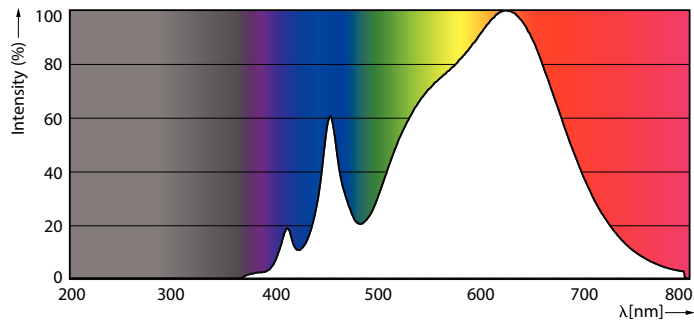

Philips Lighting B.V. Page 1/1

Photometric data

PAR38 120V 17-90W 1200lm 8D 3000K E26 D