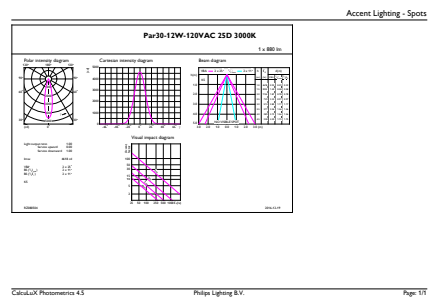

Product data

General Information	
Cap-Base	E26 [Single Contact Medium Screw]
Nominal lifetime	25,000 hour(s)
Switching Cycle	50,000
Lighting Technology	LED
EU RoHS compliant	Yes
Light Technical	
Color Code	930 [CCT of 3000K]
Beam Angle (Nom)	25 degree(s)
Luminous Flux	880 lm
Luminous Intensity (Nom)	4,500 cd
Color Designation	White (WH)
Correlated Color Temperature (Nom)	3000 K
Luminous Efficacy (rated) (Nom)	73 lm/W
Color Consistency	<6
Color rendering index (CRI)	90
LLMF At End Of Nominal Lifetime (Nom)	70 %
Operating and Electrical	
Line Frequency	60 Hz
Input Frequency	60 Hz
Power Consumption	12 W
Lamp Current (Nom)	120 mA

Product	D	C
12PAR30L/EXPERTCOLOR RETAIL/F25/930/DIM	3-3/4 inch	4-5/8 inch

Photometric data

Spectral Power Distribution Colour - 12PAR30L/EXPERTCOLOR RETAIL/
F25/930/DIM

Accent Lighting Spots - 12PAR30L/EXPERTCOLOR RETAIL/F25/930/DIM