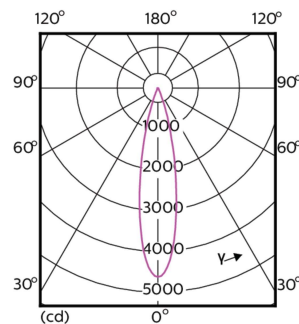

Product data

General Information	
Cap-Base	E26 [Single Contact Medium Screw]
Nominal lifetime	25,000 hour(s)
Switching Cycle	50,000
Lighting Technology	LED
EU RoHS compliant	Yes
Light Technical	
Color Code	930 [CCT of 3000K]
Beam Angle (Nom)	25 degree(s)
Luminous Flux	880 lm
Luminous Intensity (Nom)	4,500 cd
Color Designation	White (WH)
Correlated Color Temperature (Nom)	3000 K
Luminous Efficacy (rated) (Nom)	73 lm/W
Color Consistency	<6
Color rendering index (CRI)	90
LLMF At End Of Nominal Lifetime (Nom)	70 %
Operating and Electrical	
Line Frequency	60 Hz
Input Frequency	60 Hz
Power Consumption	12 W
Lamp Current (Nom)	120 mA

Product	D	C
12PAR30L/EXPERTCOLOR RETAIL/F25/930/DIM	3-3/4 inch	4-5/8 inch

Photometric data

Spectral Power Distribution Colour - 12PAR30L/EXPERTCOLOR RETAIL/
F25/930/DIM

Accent Lighting Spots - 12PAR30L/EXPERTCOLOR RETAIL/F25/930/DIM