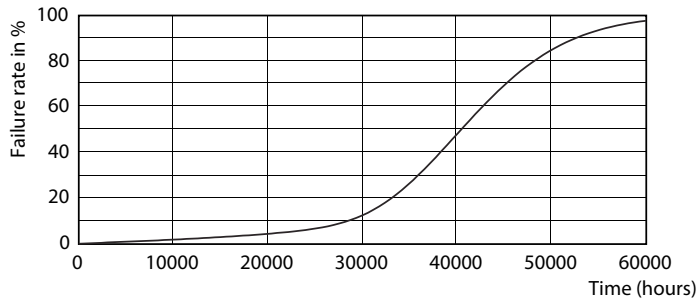

LED PAR30 S/L

Lifetime

ExpertColor PAR38 30S 30L Dim 120V Life Expectancy Diagram