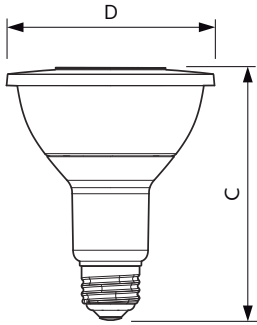

LED PAR30 S/L

EAN/UPC - Product	046677471057
Order code	471052
Numerator - Quantity Per Pack	1
Numerator - Packs per outer box	6

Material Nr. (12NC)	929001285804
Net Weight (Piece)	0.628 lb

Dimensional drawing

12PAR30L/EXPERTCOLOR RETAIL/F40/930/DIM

Product	D	C
12PAR30L/EXPERTCOLOR RETAIL/F40/930/DIM	3-3/4 in	4-5/8 in