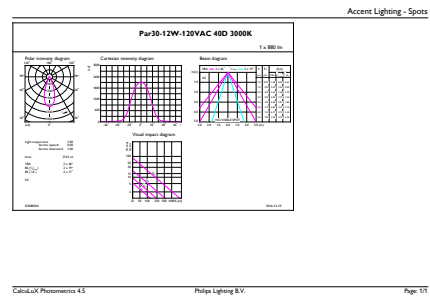

PAR30L 120V 12-75W 900lm 40D 3000K E26 D