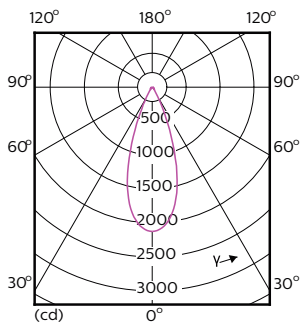

Product data

General information	
Base	E26 [Single Contact Medium Screw]
EU RoHS compliant	Yes
Nominal Lifetime (Nom)	25000 h
Switching Cycle	50000
Technical Type	12-75W
Light technical	
Color Code	930 [CCT of 3000K]
Beam Angle (Nom)	40 °
Initial lumen (Nom)	880 lm
Luminous Intensity (Nom)	2000 cd
Color Designation	White (WH)
Correlated Color Temperature (Nom)	3000 K
Luminous Efficacy (rated) (Nom)	73 lm/W
Color Consistency	<6
Color Rendering Index (Nom)	90
LLMF At End Of Nominal Lifetime (Nom)	70 %
Operating and electrical	
Input Frequency	60 Hz
Power (Rated) (Nom)	12 W
Lamp Current (Nom)	120 mA
Wattage Equivalent	90 W

12PAR30L/EXPERTCOLOR RETAIL/F40/930/DIM

Product	D	C
12PAR30L/EXPERTCOLOR RETAIL/F40/930/DIM	3-3/4 in	4-5/8 in

Photometric data

PAR38 120V 17-90W 1200lm 8D 3000K E26 D

PAR30L 120V 12-75W 900lm 40D 3000K E26 D