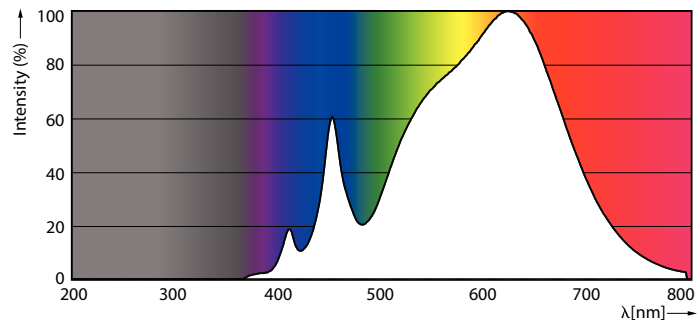

Photometric data

PAR38 120V 17-90W 1200lm 8D 3000K E26 D