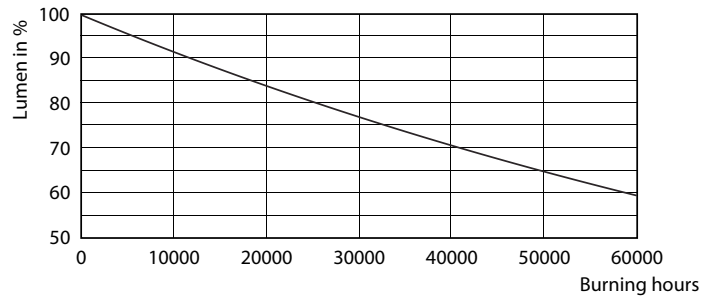

LED PAR30 S/L

Lifetime

ExpertColor PAR38 30S 30L Dim 120V Lumen Maintenance Diagram