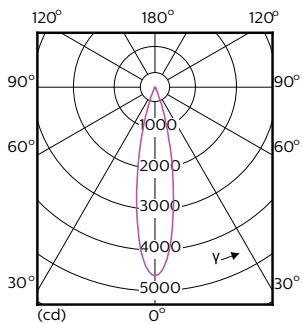

PAR30S 120V 12-75W 25D 3000K E26 D WH