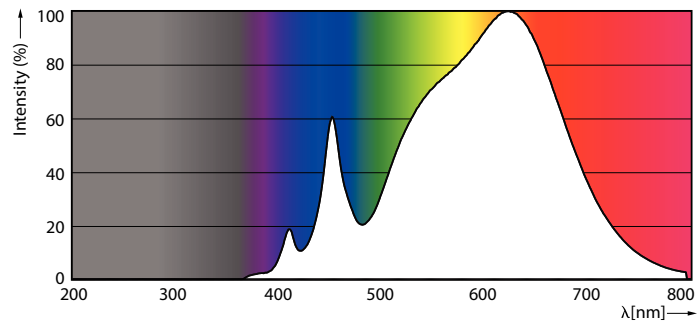

Photometric data

PAR38 120V 17-90W 1200lm 8D 3000K E26 D