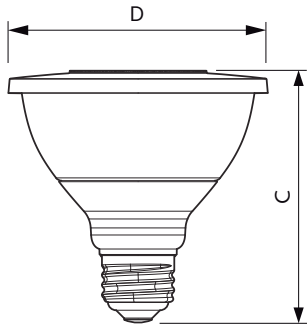

LED PAR30 S/L

EAN/UPC - Product	046677471071
Order code	471078
Numerator - Quantity Per Pack	1
Numerator - Packs per outer box	6

Material Nr. (12NC)	929001286004
Net Weight (Piece)	0.485 lb

Dimensional drawing

12PAR30S/EXPERTCOLOR RETAIL/F25/930/DIM

Product	D	C
12PAR30S/EXPERTCOLOR RETAIL/F25/930/DIM	3-3/4 in	3-11/16 in