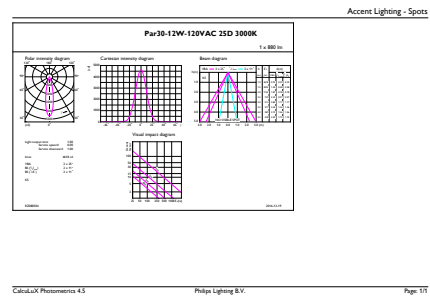

PAR30S 120V 12-75W 25D 3000K E26 D WH