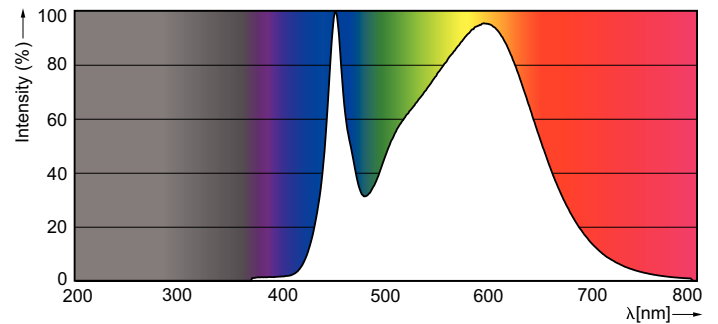

Essential LEDtube

Product Data

Full product code	871869668205000
Order product name	ESSENTIAL LEDtube 1500mm 25W 840 I
EAN/UPC – product	8718696772058
Order code	929001289508
Numerator – quantity per pack	1

Numerator – packs per outer box	10
Material no. (12NC)	929001289508
Net weight (piece)	0.310 kg

Dimensional drawing

Product	D1	D2	A1	A2	A3
ESSENTIAL LEDtube 1500mm 25W 840 I	25.7 mm	28 mm	1500 mm	1507.1 mm	1514.2 mm

Photometric data

ESSENTIAL LEDtube 25W G13 840 I