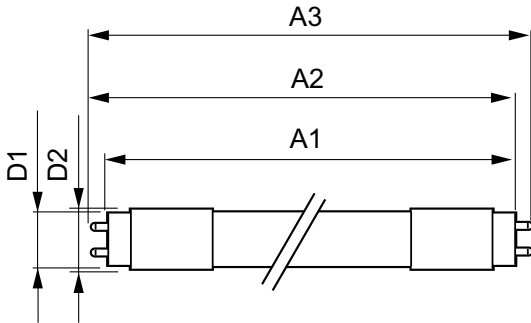

Essential LEDtube

Product Data

Full product code	871869668205000
Order product name	ESSENTIAL LEDtube 1500mm 25W 840 I
EAN/UPC – product	8718696772058
Order code	929001289508
Numerator – quantity per pack	1

Numerator – packs per outer box	10
Material no. (12NC)	929001289508
Net weight (piece)	0.310 kg

Dimensional drawing

TLED 220-240V 25W-58W 4000K G13 ND

Product	D1	D2	A1	A2	A3
ESSENTIAL LEDtube 1500mm 25W 840 I	25.7 mm	28 mm	1500 mm	1507.1 mm	1514.2 mm

Photometric data