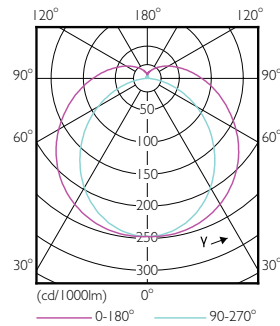

ESSENTIAL LEDtube 25W G13 840 I