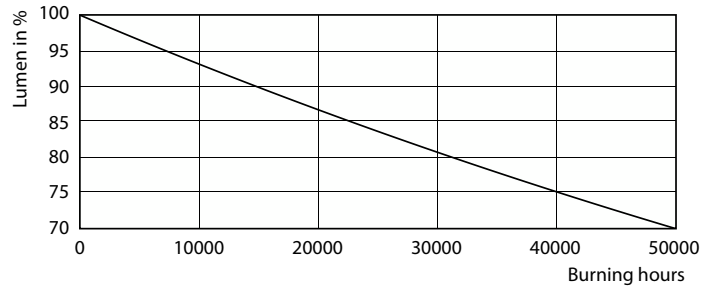

Product data

General Information		Lamp Current (Min)	
Cap-Base	G13 [Medium Bi-Pin Fluorescent]	Lamp Current (Min)	108 mA
Nominal lifetime	30,000 hour(s)	Starting Time (Nom)	0.5 s
Switching Cycle	50,000	Warm-up time to 60% light	0.5 s
Lighting Technology	LED	Power Factor (Fraction)	0.9
EU RoHS compliant	Yes	Voltage (Nom)	220-240 V
Light Technical		Temperature	
Color Code	830 [CCT of 3000K]	Ambient temperature range	-20 °C to 45 °C
Beam Angle (Nom)	240 degree(s)	T-Case Maximum (Nom)	85 °C
Luminous Flux	2,800 lm	Controls and Dimming	
Color Designation	White (WH)	Dimmable	No
Correlated Color Temperature (Nom)	3000 K	Mechanical and Housing	
Luminous Efficacy (rated) (Nom)	112.00 lm/W	Product Length	1,500 mm
Color Consistency	<6	Bulb Shape	T8
Color rendering index (CRI)	80	Approval and Application	
LLMF At End Of Nominal Lifetime (Nom)	70 %	Energy Saving Product	Yes
Operating and Electrical		Approval Marks	CE marking RoHS compliance KEMA Keur certificate
Line Frequency	50 to 60 Hz	Energy Consumption kWh/1000 h	25 kWh
Input Frequency	50 to 60 Hz		
Power Consumption	25 W		
Lamp Current (Max)	118 mA		

Essential LEDtube

Lifetime

Life Expectancy Diagram - ESSENTIAL LEDtube 1500mm 25W 830 I

Life Expectancy Diagram - ESSENTIAL LEDtube 1500mm 25W 830 I

Life Expectancy Diagram - ESSENTIAL LEDtube 1500mm 25W 830 I