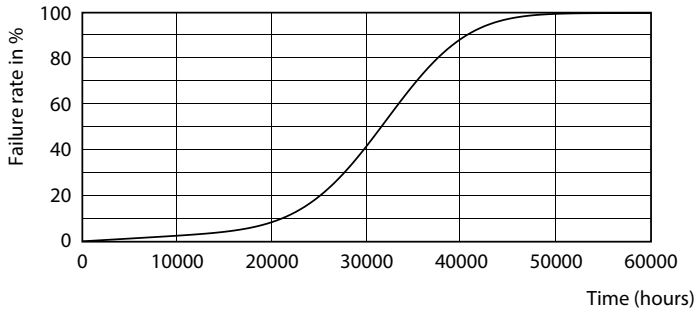

Life Expectancy Diagram - ESSENTIAL LEDtube 1500mm 25W 830 I

Life Expectancy Diagram - ESSENTIAL LEDtube 1500mm 25W 830 I