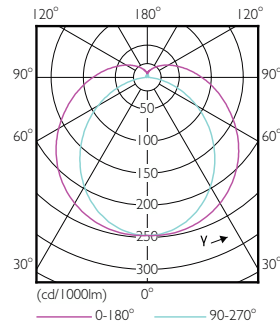

Light Distribution Diagram - ESSENTIAL LEDtube 1500mm 25W 830 I