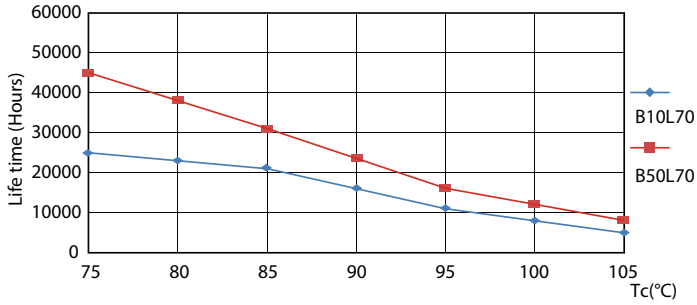

Essential LEDtube

Lifetime

Life Expectancy Diagram - ESSENTIAL LEDtube 1500mm 25W 830 I