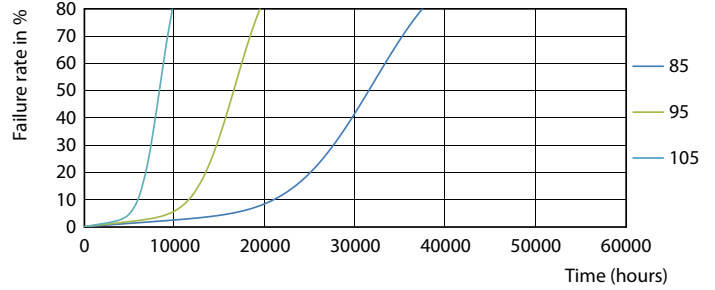

Essential LEDtube

Lifetime

Life Expectancy Diagram - ESSENTIAL LEDtube 1500mm 25W 830 I