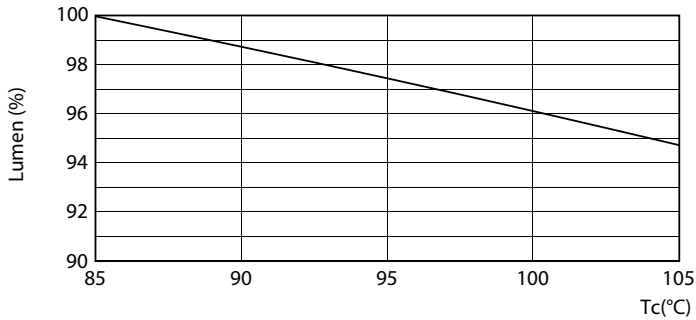

Product data

General Information		Lamp Current (Min)	
Cap-Base	G13 [Medium Bi-Pin Fluorescent]	Lamp Current (Min)	108 mA
Nominal lifetime	30,000 hour(s)	Starting Time (Nom)	0.5 s
Switching Cycle	50,000	Warm-up time to 60% light	0.5 s
Lighting Technology	LED	Power Factor (Fraction)	0.9
EU RoHS compliant	Yes	Voltage (Nom)	220-240 V
Light Technical		Temperature	
Color Code	830 [CCT of 3000K]	Ambient temperature range	-20 °C to 45 °C
Beam Angle (Nom)	240 degree(s)	T-Case Maximum (Nom)	85 °C
Luminous Flux	2,800 lm	Controls and Dimming	
Color Designation	White (WH)	Dimmable	No
Correlated Color Temperature (Nom)	3000 K	Mechanical and Housing	
Luminous Efficacy (rated) (Nom)	112.00 lm/W	Product Length	1,500 mm
Color Consistency	<6	Bulb Shape	T8
Color rendering index (CRI)	80	Approval and Application	
LLMF At End Of Nominal Lifetime (Nom)	70 %	Energy Saving Product	Yes
Operating and Electrical		Approval Marks	CE marking RoHS compliance KEMA Keur certificate
Line Frequency	50 to 60 Hz	Energy Consumption kWh/1000 h	25 kWh
Input Frequency	50 to 60 Hz		
Power Consumption	25 W		
Lamp Current (Max)	118 mA		

Essential LEDtube

Lifetime

Life Expectancy Diagram - ESSENTIAL LEDtube 1500mm 25W 830 I

Life Expectancy Diagram - ESSENTIAL LEDtube 1500mm 25W 830 I

Life Expectancy Diagram - ESSENTIAL LEDtube 1500mm 25W 830 I