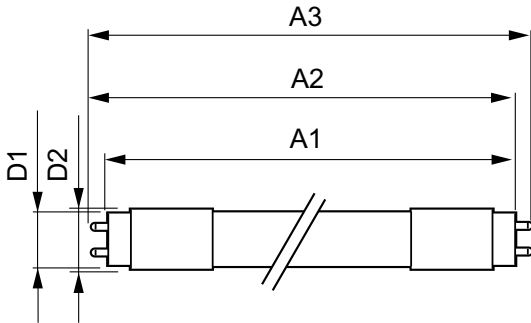

Essential LEDtube

Product Data

Order product name	ESSENTIAL LEDtube 1500mm 25W 830 I
Full product name	ESSENTIAL LEDtube 1500mm 25W 830 I
Full product code	871869668206700
Order code	929001289608
Material Nr. (12NC)	929001289608

Numerator - Quantity Per Pack	1
EAN/UPC - Product/Case	8718696734865
Numerator - Packs per outer box	10
EAN/UPC - Case	8718696682067

Dimensional drawing

Product	D1	D2	A1	A2	A3
ESSENTIAL LEDtube 1500mm 25W 830 I	25.7 mm	28 mm	1,500 mm	1,507.1 mm	1,514.2 mm

Photometric data