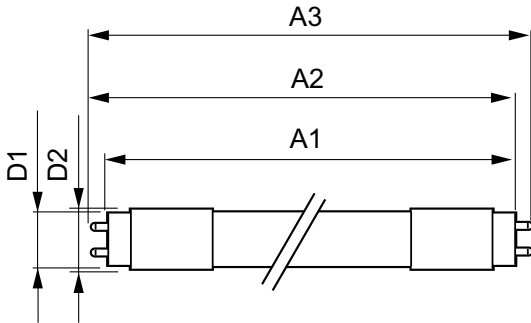

Essential LEDtube

Product Data

Full product code	871869668206700
Order product name	ESSENTIAL LEDtube 1500mm 25W 830 I
EAN/UPC – product	8718696734865
Order code	929001289608
Numerator – quantity per pack	1

Numerator – packs per outer box	10
Material no. (12NC)	929001289608
Net weight (piece)	0.310 kg

Dimensional drawing

TLED 220-240V 25W-58W 3000K G13 ND

Product	D1	D2	A1	A2	A3
ESSENTIAL LEDtube 1500mm 25W 830 I	25.7 mm	28 mm	1500 mm	1507.1 mm	1514.2 mm

Photometric data