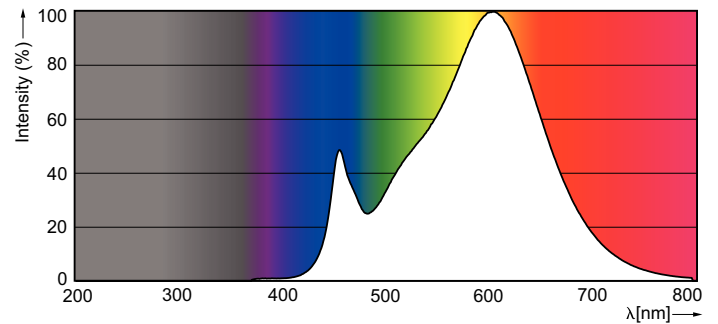

Essential LEDtube

Product Data

Full product code	871869668206700
Order product name	ESSENTIAL LEDtube 1500mm 25W 830 I
EAN/UPC – product	8718696734865
Order code	929001289608
Numerator – quantity per pack	1

Numerator – packs per outer box	10
Material no. (12NC)	929001289608
Net weight (piece)	0.310 kg

Dimensional drawing

Product	D1	D2	A1	A2	A3
ESSENTIAL LEDtube 1500mm 25W 830 I	25.7 mm	28 mm	1500 mm	1507.1 mm	1514.2 mm

Photometric data

ESSENTIAL LEDtube 25W G13 830 I