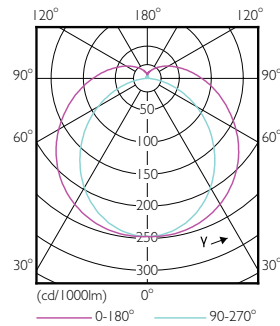

ESSENTIAL LEDtube 25W G13 830 I