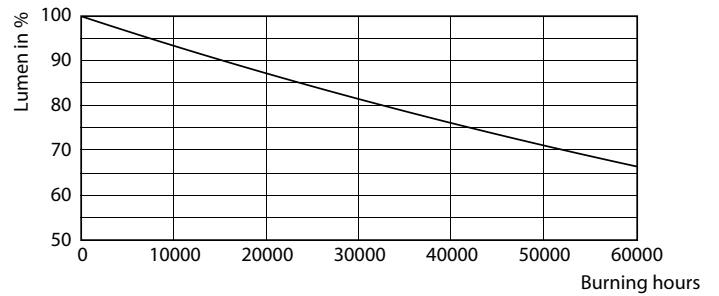

LEDtube HF 1500mm 26W G5 T5