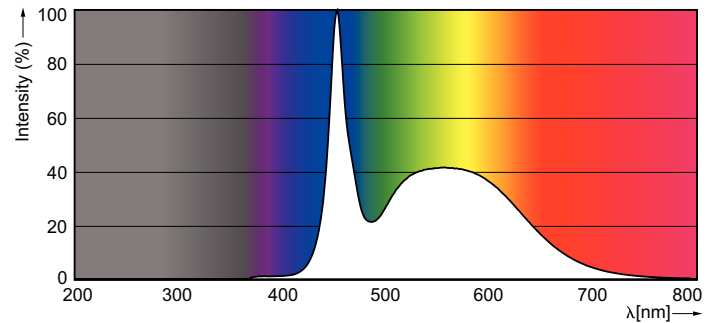

MASTER LEDtube InstantFit HF T5

Approval and Application

Energy Efficiency Label (EEL)	A++
Energy Saving Product	Yes
Approval Marks	TUV CE marking RoHS compliance KEMA Keur certificate
Energy Consumption kWh/1000 h	31 kWh

Product Data

Full product code	871869668556300

Order product name	MAS LEDtube HF 1500mm HO 26W 865 T5
EAN/UPC - Product	8718696685563
Order code	929001296302
Numerator - Quantity Per Pack	1
Numerator - Packs per outer box	10
Material Nr. (12NC)	929001296302
Net Weight (Piece)	0.197 kg

Dimensional drawing

TLED 230V 26W-49W 3700lm 6500K G5 ND

Product	D1	D2	A1	A2	A3
MAS LEDtube HF 1500mm HO 26W 865 T5	15.2 mm	21 mm	1447.8 mm	1454.9 mm	1462 mm

Photometric data

General Luminaire Lighting Page 10

LEDtube HF 1500mm 26W G5 865 3900lm T5 HO