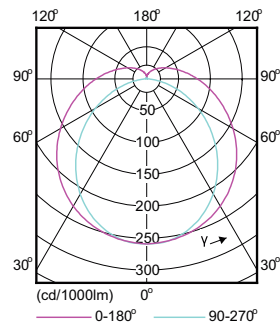

MASTER LEDtube InstantFit HF T5

Approval and Application

Energy Efficiency Label (EEL)	A++
Energy Saving Product	Yes
Approval Marks	TUV CE marking RoHS compliance KEMA Keur certificate
Energy Consumption kWh/1000 h	31 kWh

Product Data

Full product code	871869668556300

Order product name	MAS LEDtube HF 1500mm HO 26W 865 T5
EAN/UPC - Product	8718696685563
Order code	929001296302
Numerator - Quantity Per Pack	1
Numerator - Packs per outer box	10
Material Nr. (12NC)	929001296302
Net Weight (Piece)	0.197 kg

Dimensional drawing

TLED 230V 26W-49W 3700lm 6500K G5 ND

Product	D1	D2	A1	A2	A3
MAS LEDtube HF 1500mm HO 26W 865 T5	15.2 mm	21 mm	1447.8 mm	1454.9 mm	1462 mm

Photometric data

General Luminaire Lighting Page 10

LEDtube HF 1500mm 26W G5 865 3900lm T5 HO