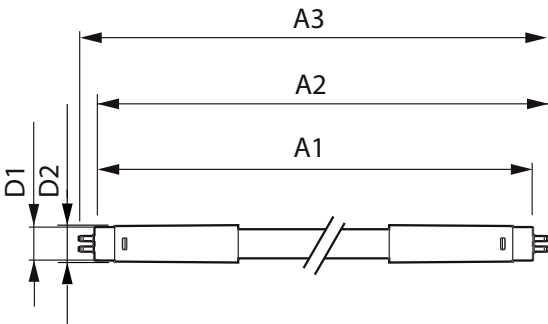

Product Data

Full product code	871869668556300
-------------------	-----------------

Order product name	MAS LEDtube HF 1500mm HO 26W 865 T5
EAN/UPC - Product	8718696685563
Order code	929001296302
Numerator - Quantity Per Pack	1
Numerator - Packs per outer box	10
Material Nr. (12NC)	929001296302
Net Weight (Piece)	0.197 kg

Dimensional drawing

TLED 230V 26W-49W 3700lm 6500K G5 ND

Product	D1	D2	A1	A2	A3
MAS LEDtube HF 1500mm HO 26W 865 T5	15.2 mm	21 mm	1447.8 mm	1454.9 mm	1462 mm

Photometric data

General Luminaire Lighting Page 10