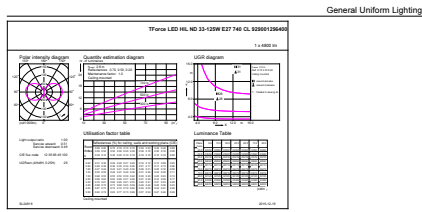

Product data

General Information		Color rendering index (nom.)	
Cap base	E27 [E27]		70
Nominal lifetime (nom.)	50000 h	LLMF at end of nominal lifetime (nom.)	70 %
Switching cycle	50000X	Operating and Electrical	
Technical type	33-125W	Input frequency	50 to 60 Hz
Light Technical		Power (Rated) (Nom)	33 W
Colour code	740 [CCT of 4,000 K]	Lamp current (nom.)	165 mA
Beam Angle (Nom)	360 °	Wattage equivalent	125 W
Luminous flux (nom.)	4800 lm	Starting time (nom.)	0.5 s
Luminous flux (rated) (nom.)	4800 lm	Warm-up time to 60% light (nom.)	0.5 s
Colour designation	Cool White (CW)	Power factor (nom.)	0.9
Correlated colour temperature (nom.)	4000 K	Voltage (Nom)	220-240 V
Luminous efficacy (rated) (nom.)	145.45 lm/W		
Colour consistency	<6		

Suitable for accent lighting	No
------------------------------	----

Energy Consumption kWh/1000 h	33 kWh
-------------------------------	--------

Product Data

Full product code	871869668696600
Order product name	TrueForce LED HPL ND 48-33W E27 740 CL
EAN/UPC – product	8718696686966
Order code	68696600
Numerator – quantity per pack	1
Numerator – packs per outer box	6
Material no. (12NC)	929001296402
Net weight (piece)	0.350 kg

IP60

Dimensional drawing

EU Post top 4000lm 4000K E27 ND clear

Product	D	C
TrueForce LED HPL ND 48-33W E27 740 CL	84 mm	178 mm

Photometric data

TrueForce LED Public (Urban/Road – HPL/SON)

Photometric data

CandLux Photometrics 4.0 Philips Lighting B.V. Page: 1/1