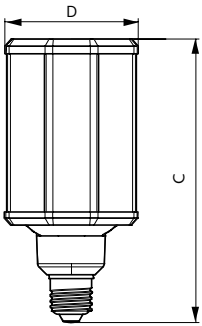

Suitable for accent lighting	No
------------------------------	----

Energy Consumption kWh/1000 h	33 kWh
-------------------------------	--------

Product Data

Full product code	871869668696600
Order product name	TrueForce LED HPL ND 48-33W E27 740 CL
EAN/UPC – product	8718696686966
Order code	68696600
Numerator – quantity per pack	1
Numerator – packs per outer box	6
Material no. (12NC)	929001296402
Net weight (piece)	0.350 kg

IP60

Dimensional drawing

EU Post top 4000lm 4000K E27 ND clear

Product	D	C
TrueForce LED HPL ND 48-33W E27 740 CL	84 mm	178 mm

Photometric data

TrueForce LED Public (Urban/Road – HPL/SON)

Photometric data

CandLux Photometrics 4.0 Philips Lighting B.V. Page: 1/1