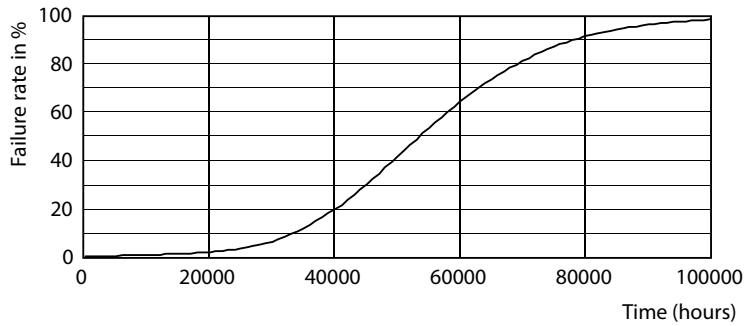

TrueForce LEDHIL 33-125W E27 740 360D CL

Lifetime