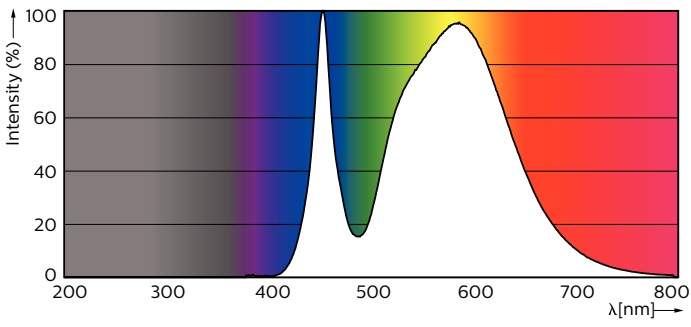

Product data

General Information		Color rendering index (nom.)	
Cap base	E27 [E27]		70
Nominal lifetime (nom.)	50000 h	LLMF at end of nominal lifetime (nom.)	70 %
Switching cycle	50000X	Operating and Electrical	
Technical type	33-125W	Input frequency	50 to 60 Hz
Light Technical		Power (Rated) (Nom)	33 W
Colour code	740 [CCT of 4,000 K]	Lamp current (nom.)	165 mA
Beam Angle (Nom)	360 °	Wattage equivalent	125 W
Luminous flux (nom.)	4800 lm	Starting time (nom.)	0.5 s
Luminous flux (rated) (nom.)	4800 lm	Warm-up time to 60% light (nom.)	0.5 s
Colour designation	Cool White (CW)	Power factor (nom.)	0.9
Correlated colour temperature (nom.)	4000 K	Voltage (Nom)	220-240 V
Luminous efficacy (rated) (nom.)	145.45 lm/W		
Colour consistency	<6		

IP60

Dimensional drawing

EU Post top 4000lm 4000K E27 ND clear

Product	D	C
TrueForce LED HPL ND 48-33W E27 740 CL	84 mm	178 mm

Photometric data

TrueForce LED Public (Urban/Road – HPL/SON)

Photometric data

CandLux Photometrics 4.0 Philips Lighting B.V. Page: 1/1