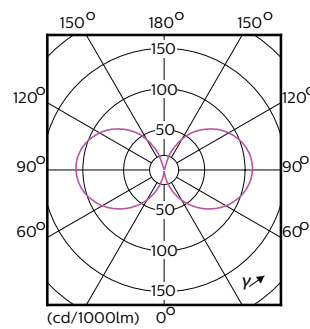

Product data

General Information		Color rendering index (nom.)	
Cap base	E27 [E27]		70
Nominal lifetime (nom.)	50000 h	LLMF at end of nominal lifetime (nom.)	70 %
Switching cycle	50000X	Operating and Electrical	
Technical type	33-125W	Input frequency	50 to 60 Hz
Light Technical		Power (Rated) (Nom)	33 W
Colour code	740 [CCT of 4,000 K]	Lamp current (nom.)	165 mA
Beam Angle (Nom)	360 °	Wattage equivalent	125 W
Luminous flux (nom.)	4800 lm	Starting time (nom.)	0.5 s
Luminous flux (rated) (nom.)	4800 lm	Warm-up time to 60% light (nom.)	0.5 s
Colour designation	Cool White (CW)	Power factor (nom.)	0.9
Correlated colour temperature (nom.)	4000 K	Voltage (Nom)	220-240 V
Luminous efficacy (rated) (nom.)	145.45 lm/W		
Colour consistency	<6		

Suitable for accent lighting	No
------------------------------	----

Energy Consumption kWh/1000 h	33 kWh
-------------------------------	--------

Product Data

Full product code	871869668696600
Order product name	TrueForce LED HPL ND 48-33W E27 740 CL
EAN/UPC – product	8718696686966
Order code	68696600
Numerator – quantity per pack	1
Numerator – packs per outer box	6
Material no. (12NC)	929001296402
Net weight (piece)	0.350 kg

IP60

Dimensional drawing

EU Post top 4000lm 4000K E27 ND clear

Product	D	C
TrueForce LED HPL ND 48-33W E27 740 CL	84 mm	178 mm

Photometric data

TrueForce LED Public (Urban/Road – HPL/SON)

Photometric data

CandLux Photometrics 4.0 Philips Lighting B.V. Page: 1/1