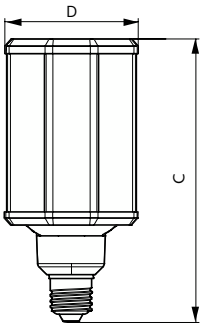

Suitable For Accent Lighting	No
Energy Consumption kWh/1000 h	33 kWh

Product Data

Order product name	TForce LED HPL ND 48-33W E27 740 CL
Full product name	TForce LED HPL ND 48-33W E27 740 CL
Full product code	871869668696600
Order code	929001296402
Material Nr. (12NC)	929001296402
Numerator - Quantity Per Pack	1
EAN/UPC - Product/Case	8718696686966
Numerator - Packs per outer box	6
EAN/UPC - Case	8718696686973

Dimensional drawing

Product	D	C
TForce LED HPL ND 48-33W E27 740 CL	84 mm	178 mm

Photometric data

Spectral Power Distribution Colour - TForce LED HPL ND 48-33W E27 740 CL

Light Distribution Diagram - TForce LED HPL ND 48-33W E27 740 CL