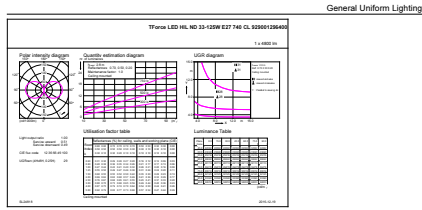

TrueForce - LED HID HPL

Photometric data