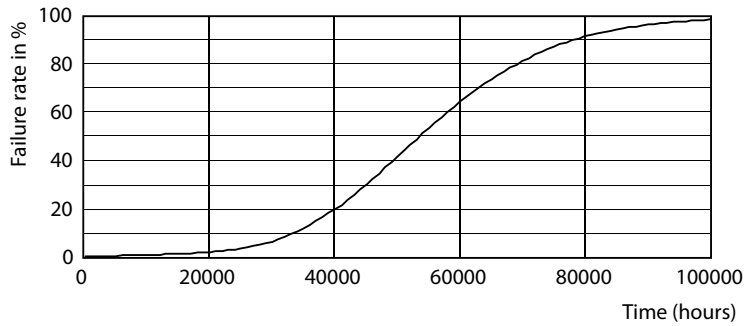

General uniform lighting - TForce LED HPL ND 48-33W E27 740 CL

Lifetime

Life Expectancy Diagram - TForce LED HPL ND 48-33W E27 740 CL