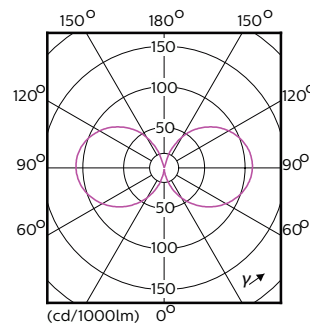

Warnings and Safety

- Installation should always be performed by a qualified electrician or installer. Use the installation guide for instructions

Product data

General Information	
Cap-Base	E27 [E27]
Nominal lifetime	50,000 hour(s)
Switching Cycle	50,000
Lighting Technology	LED
EU RoHS compliant	Yes
Light Technical	
Color Code	740 [CCT of 4000K]
Beam Angle (Nom)	360 degree(s)
Luminous Flux	4,800 lm
Color Designation	Cool White (CW)
Correlated Color Temperature (Nom)	4000 K
Luminous Efficacy (rated) (Nom)	145.45 lm/W
Color Consistency	<6

Dimensional drawing

Product	D	C
TForce LED HPL ND 48-33W E27 740 CL	84 mm	178 mm

Photometric data

Spectral Power Distribution Colour - TForce LED HPL ND 48-33W E27 740 CL

Light Distribution Diagram - TForce LED HPL ND 48-33W E27 740 CL