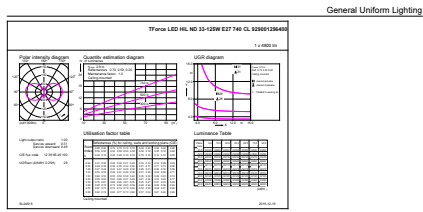

Warnings and Safety

- Installation should always be performed by a qualified electrician or installer. Use the installation guide for instructions

Product data

General Information	
Cap-Base	E27 [E27]
Nominal lifetime	50,000 hour(s)
Switching Cycle	50,000
Lighting Technology	LED
EU RoHS compliant	Yes
Light Technical	
Color Code	740 [CCT of 4000K]
Beam Angle (Nom)	360 degree(s)
Luminous Flux	4,800 lm
Color Designation	Cool White (CW)
Correlated Color Temperature (Nom)	4000 K
Luminous Efficacy (rated) (Nom)	145.45 lm/W
Color Consistency	<6

Dimensional drawing

Product	D	C
TForce LED HPL ND 48-33W E27 740 CL	84 mm	178 mm

Photometric data

Spectral Power Distribution Colour - TForce LED HPL ND 48-33W E27 740 CL

Light Distribution Diagram - TForce LED HPL ND 48-33W E27 740 CL

TrueForce - LED HID HPL

Photometric data

CalcLux Photometrics 4.8 Philips Lighting B.V. Page: 1/1

General uniform lighting - TForce LED HPL ND 48-33W E27 740 CL

Lifetime

Life Expectancy Diagram - TForce LED HPL ND 48-33W E27 740 CL