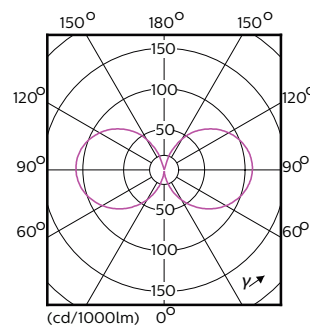

Warnings and Safety

- Installation should always be performed by a qualified electrician or installer. Use the installation guide for instructions

Product data

General Information	
Cap-Base	E27 [E27]
Nominal lifetime	50,000 hour(s)
Switching Cycle	50,000
Lighting Technology	LED
EU RoHS compliant	Yes
Light Technical	
Color Code	740 [CCT of 4000K]
Beam Angle (Nom)	360 degree(s)
Luminous Flux	4,800 lm
Color Designation	Cool White (CW)
Correlated Color Temperature (Nom)	4000 K
Luminous Efficacy (rated) (Nom)	145.45 lm/W
Color Consistency	<6

Dimensional drawing

Product	D	C
TForce LED HPL ND 48-33W E27 740 CL	84 mm	178 mm

Photometric data

Spectral Power Distribution Colour - TForce LED HPL ND 48-33W E27 740 CL

Light Distribution Diagram - TForce LED HPL ND 48-33W E27 740 CL