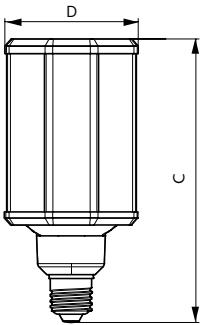

Dimensional drawing

Product	D	C
TForce LED HPL ND 48-33W E27 740 CL	84 mm	178 mm

Photometric data

Spectral Power Distribution Colour - TForce LED HPL ND 48-33W E27 740 CL

Light Distribution Diagram - TForce LED HPL ND 48-33W E27 740 CL