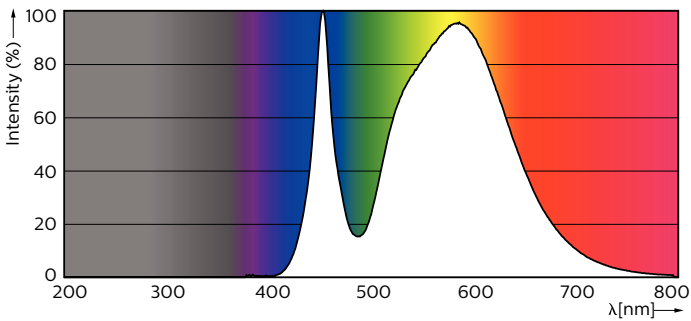

Photometric data

Spectral Power Distribution Colour - TForce LED HPL ND 48-33W E27 740 CL