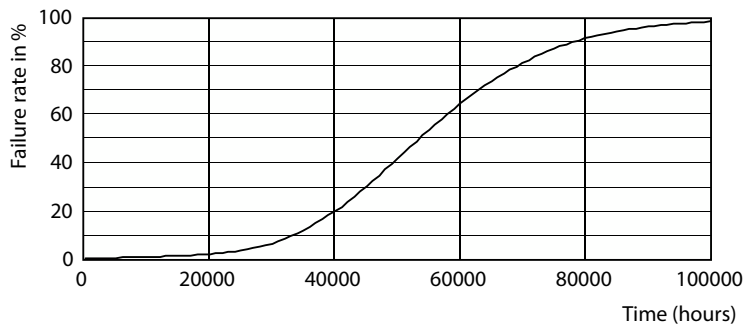

Warnings and Safety

- Installation should always be performed by a qualified electrician or installer. Use the installation guide for instructions

Product data

General Information	
Cap-Base	E27 [E27]
Nominal lifetime	50,000 hour(s)
Switching Cycle	50,000
Lighting Technology	LED
EU RoHS compliant	Yes
Light Technical	
Color Code	740 [CCT of 4000K]
Beam Angle (Nom)	360 degree(s)
Luminous Flux	4,800 lm
Color Designation	Cool White (CW)
Correlated Color Temperature (Nom)	4000 K
Luminous Efficacy (rated) (Nom)	145.45 lm/W
Color Consistency	<6

TrueForce - LED HID HPL

Photometric data

CalcLux Photometrics 4.8 Philips Lighting B.V. Page: 1/1

General uniform lighting - TForce LED HPL ND 48-33W E27 740 CL

Lifetime

Life Expectancy Diagram - TForce LED HPL ND 48-33W E27 740 CL