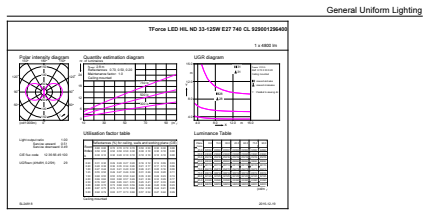

TrueForce LED Public (Urban/Road – HPL/SON)

Photometric data