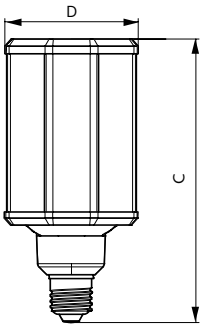

## Dimensional drawing

EU Post top 4000lm 4000K E27 ND clear

Product	D	C
TrueForce LED HPL ND 48-33W E27 740 CL	84 mm	178 mm