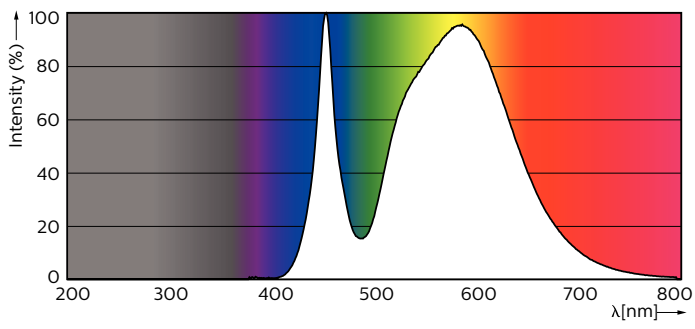

### Product data

General Information		Colour Rendering Index,horiz (Nom)	
Cap base	E27 [ E27]		70
Nominal lifetime (nom.)	50000 h	LLMF at end of nominal lifetime (nom.)	70 %
Switching cycle	50000X	<b>Operating and Electrical</b>	
Technical type	33-125W	Input frequency	50 to 60 Hz
<b>Light Technical</b>		Power (Rated) (Nom)	33 W
Colour Code	740 [ CCT of 4,000 K]	Lamp current (nom.)	165 mA
Technical Beam Angle (Nom)	360 °	Wattage equivalent	125 W
Lamp Luminous Flux 25°C EL (Nom)	4800 lm	Starting time (nom.)	0.5 s
Lamp Luminous Flux (Nom)	4800 lm	Warm-up time to 60% light (nom.)	0.5 s
Colour Designation	Cool White (CW)	Power factor (nom.)	0.9
Colour Temperature, horizontal (Nom)	4000 K	Voltage (Nom)	220-240 V
Lamp Luminous Efficacy EM (Nom)	145.45 lm/W		
Colour consistency	<6		

## Photometric data