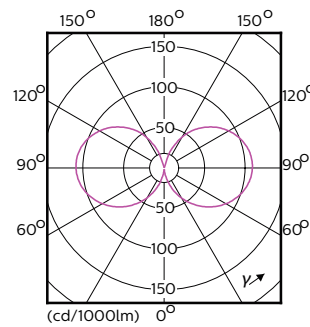

## Dimensional drawing

EU Post top 4000lm 4000K E27 ND clear

Product	D	C
TrueForce LED HPL ND 48-33W E27 740 CL	84 mm	178 mm

## Photometric data