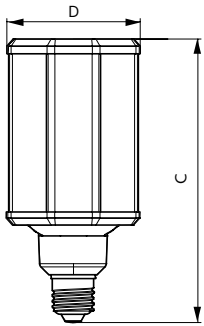

Suitable for accent lighting	No
------------------------------	----

Energy Consumption kWh/1000 h	33 kWh
-------------------------------	--------

Product Data

Full product code	871869668698000
Order product name	TrueForce LED HPL ND 44-33W E27 740 FR
EAN/UPC – product	8718696686980
Order code	929001296502
Numerator – quantity per pack	1
Numerator – packs per outer box	6
Material no. (12NC)	929001296502
Net weight (piece)	0.350 kg

IP60

Dimensional drawing

EU Post top 4000lm 4000K E27 ND frost

Product	D	C
TrueForce LED HPL ND 44-33W E27 740 FR	84 mm	178 mm

Photometric data

TrueForce LED Public (Urban/Road – HPL/SON)

Photometric data

CalcLux Photometrics 4.6 Philips Lighting B.V. Page: 1/1