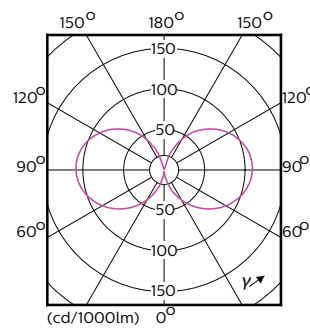

Product data

General Information		Colour Rendering Index,horiz (Nom)	
Cap base	E27 [E27]		70
Nominal lifetime (nom.)	50000 h	LLMF at end of nominal lifetime (nom.)	70 %
Switching cycle	50000X	Operating and Electrical	
Technical type	33-125W	Input frequency	50 to 60 Hz
Light Technical		Power (Rated) (Nom)	33 W
Colour Code	740 [CCT of 4,000 K]	Lamp current (nom.)	165 mA
Beam Angle (Nom)	360 °	Wattage equivalent	125 W
Lamp Luminous Flux 25°C EL (Nom)	4400 lm	Starting time (nom.)	0.5 s
Lamp Luminous Flux (Nom)	4400 lm	Warm-up time to 60% light (nom.)	0.5 s
Colour Designation	Cool White (CW)	Power factor (nom.)	0.9
Colour Temperature, horizontal (Nom)	4000 K	Voltage (Nom)	220-240 V
Lamp Luminous Efficacy EM (Nom)	133.33 lm/W		
Colour consistency	<6		

Suitable for accent lighting	No
------------------------------	----

Energy Consumption kWh/1000 h	33 kWh
-------------------------------	--------

Product Data

Full product code	871869668698000
Order product name	TrueForce LED HPL ND 44-33W E27 740 FR
EAN/UPC – product	8718696686980
Order code	929001296502
Numerator – quantity per pack	1
Numerator – packs per outer box	6
Material no. (12NC)	929001296502
Net weight (piece)	0.350 kg

IP60

Dimensional drawing

EU Post top 4000lm 4000K E27 ND frost

Product	D	C
TrueForce LED HPL ND 44-33W E27 740 FR	84 mm	178 mm

Photometric data

TrueForce LED Public (Urban/Road – HPL/SON)

Photometric data

CalcLux Photometrics 4.6 Philips Lighting B.V. Page: 1/1