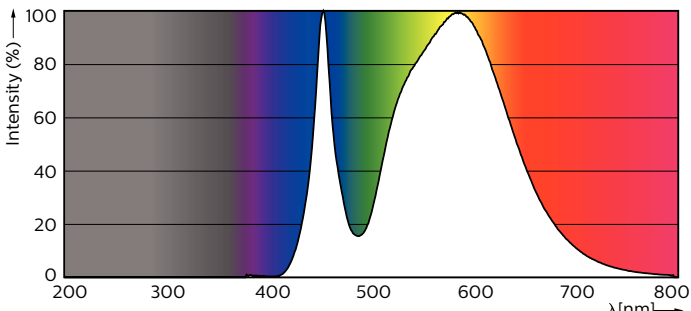

Product data

General Information		Colour Rendering Index,horiz (Nom)	
Cap base	E27 [E27]		70
Nominal lifetime (nom.)	50000 h	LLMF at end of nominal lifetime (nom.)	70 %
Switching cycle	50000X	Operating and Electrical	
Technical type	33-125W	Input frequency	50 to 60 Hz
Light Technical		Power (Rated) (Nom)	33 W
Colour Code	740 [CCT of 4,000 K]	Lamp current (nom.)	165 mA
Beam Angle (Nom)	360 °	Wattage equivalent	125 W
Lamp Luminous Flux 25°C EL (Nom)	4400 lm	Starting time (nom.)	0.5 s
Lamp Luminous Flux (Nom)	4400 lm	Warm-up time to 60% light (nom.)	0.5 s
Colour Designation	Cool White (CW)	Power factor (nom.)	0.9
Colour Temperature, horizontal (Nom)	4000 K	Voltage (Nom)	220-240 V
Lamp Luminous Efficacy EM (Nom)	133.33 lm/W		
Colour consistency	<6		

IP60

Dimensional drawing

EU Post top 4000lm 4000K E27 ND frost

Product	D	C
TrueForce LED HPL ND 44-33W E27 740 FR	84 mm	178 mm

Photometric data

TrueForce LED Public (Urban/Road – HPL/SON)

Photometric data

CalcLux Photometrics 4.6 Philips Lighting B.V. Page: 1/1