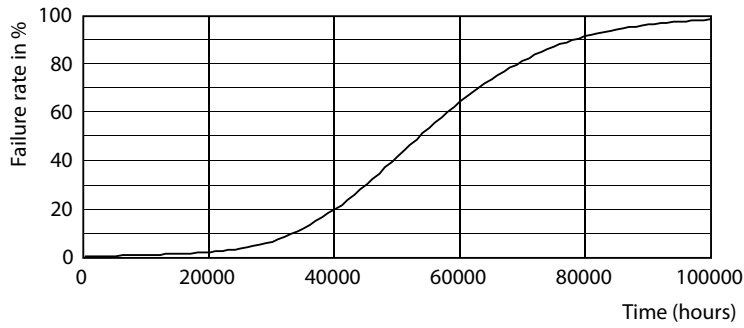

TrueForce LEDHIL 33-125W E27 740 360D FR

Lifetime