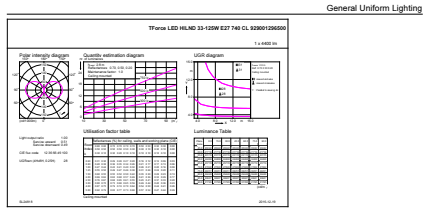

Product data

General Information		Colour Rendering Index,horiz (Nom)	
Cap base	E27 [E27]		70
Nominal lifetime (nom.)	50000 h	LLMF at end of nominal lifetime (nom.)	70 %
Switching cycle	50000X	Operating and Electrical	
Technical type	33-125W	Input frequency	50 to 60 Hz
Light Technical		Power (Rated) (Nom)	33 W
Colour Code	740 [CCT of 4,000 K]	Lamp current (nom.)	165 mA
Beam Angle (Nom)	360 °	Wattage equivalent	125 W
Lamp Luminous Flux 25°C EL (Nom)	4400 lm	Starting time (nom.)	0.5 s
Lamp Luminous Flux (Nom)	4400 lm	Warm-up time to 60% light (nom.)	0.5 s
Colour Designation	Cool White (CW)	Power factor (nom.)	0.9
Colour Temperature, horizontal (Nom)	4000 K	Voltage (Nom)	220-240 V
Lamp Luminous Efficacy EM (Nom)	133.33 lm/W		
Colour consistency	<6		

Suitable for accent lighting	No
------------------------------	----

Energy Consumption kWh/1000 h	33 kWh
-------------------------------	--------

Product Data

Full product code	871869668698000
Order product name	TrueForce LED HPL ND 44-33W E27 740 FR
EAN/UPC – product	8718696686980
Order code	929001296502
Numerator – quantity per pack	1
Numerator – packs per outer box	6
Material no. (12NC)	929001296502
Net weight (piece)	0.350 kg

IP60

Dimensional drawing

EU Post top 4000lm 4000K E27 ND frost

Product	D	C
TrueForce LED HPL ND 44-33W E27 740 FR	84 mm	178 mm

Photometric data

TrueForce LED Public (Urban/Road – HPL/SON)

Photometric data

CalcLux Photometrics 4.6 Philips Lighting B.V. Page: 1/1