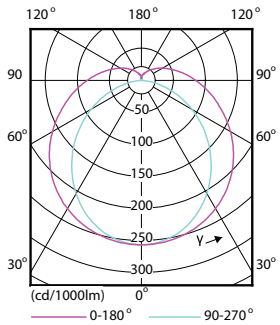

Product data

General Information	
Cap base	G13 [Medium Bi-Pin Fluorescent]
RoHS mark	RoHS mark
Nominal lifetime (nom.)	50000 h
Switching cycle	200000X
B50L70	50000 h

Light Technical	
Colour code	830 [CCT of 3,000 K]
Beam Angle (Nom)	160 °
Luminous flux (nom.)	2300 lm
Luminous flux (rated) (nom.)	2300 lm
Rated beam angle	160 °
Correlated colour temperature (nom.)	3000 K
Colour consistency	<6
Color rendering index (nom.)	83
LLMF at end of nominal lifetime (nom.)	70 %

Product length 1200 mm

Approval and Application

Energy efficiency label (EEL) A++
 Energy-saving product Yes
 Approval marks CE marking RoHS compliance KEMA Keur certificate
 Energy Consumption kWh/1000 h 16 kWh

Warnings and Safety

• -

Dimensional drawing

TLED 4ft 16W-36W 2300lm 160D 3000K G13ND

Product	D1	D2	A1	A2	A3
MAS LEDtube 1200mm UO 16W 830 T8	25.78 mm	28 mm	1198.2 mm	1205.3 mm	1212.4 mm

Photometric data

LEDtube 1200mm UO 16W 830 T8

LEDtube 1200mm UO 16W 830 T8

MASTER LEDtube EM/Mains

Photometric data

Lifetime