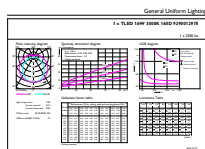

Warnings and Safety

• -

Dimensional drawing

TLED 4ft 16W-36W 2300lm 160D 3000K G13ND

Product	D1	D2	A1	A2	A3
MAS LEDtube 1200mm UO 16W 830 T8	25.78 mm	28 mm	1198.2 mm	1205.3 mm	1212.4 mm

Photometric data

LEDtube 1200mm UO 16W 830 T8