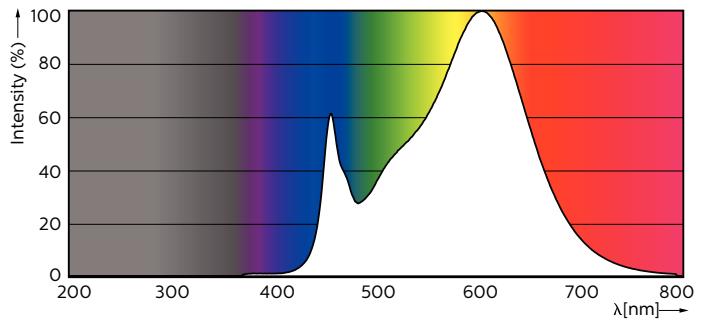

Product data

General Information	
Cap base	G13 [Medium Bi-Pin Fluorescent]
RoHS mark	RoHS mark
Nominal lifetime (nom.)	50000 h
Switching cycle	200000X
B50L70	50000 h

Light Technical	
Colour code	830 [CCT of 3,000 K]
Beam Angle (Nom)	160 °
Luminous flux (nom.)	2300 lm
Luminous flux (rated) (nom.)	2300 lm
Rated beam angle	160 °
Correlated colour temperature (nom.)	3000 K
Colour consistency	<6
Color rendering index (nom.)	83
LLMF at end of nominal lifetime (nom.)	70 %

Warnings and Safety

• -

Dimensional drawing

TLED 4ft 16W-36W 2300lm 160D 3000K G13ND

Product	D1	D2	A1	A2	A3
MAS LEDtube 1200mm UO 16W 830 T8	25.78 mm	28 mm	1198.2 mm	1205.3 mm	1212.4 mm

Photometric data

LEDtube 1200mm UO 16W 830 T8