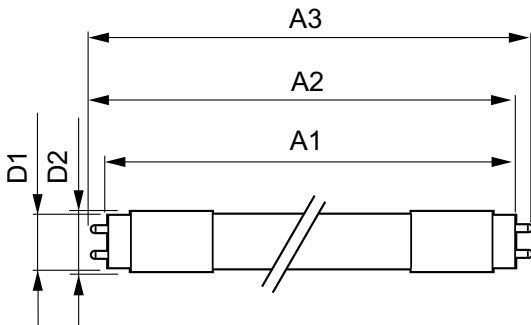

Product data

General Information	
Cap base	G13 [Medium Bi-Pin Fluorescent]
RoHS mark	RoHS mark
Nominal lifetime (nom.)	50000 h
Switching cycle	200000X
B50L70	50000 h

Light Technical	
Colour code	830 [CCT of 3,000 K]
Beam Angle (Nom)	160 °
Luminous flux (nom.)	2300 lm
Luminous flux (rated) (nom.)	2300 lm
Rated beam angle	160 °
Correlated colour temperature (nom.)	3000 K
Colour consistency	<6
Color rendering index (nom.)	83
LLMF at end of nominal lifetime (nom.)	70 %

Product Data

Full product code 871869668736900

Order product name MAS LEDtube 1200mm UO 16W 830 T8
 EAN/UPC – product 8718696687369
 Order code 68736900
 Numerator – quantity per pack 1
 Numerator – packs per outer box 10
 Material no. (I2NC) 929001297802
 Net weight (piece) 0.251 kg

Warnings and Safety

• -

Dimensional drawing

TLED 4ft 16W-36W 2300lm 160D 3000K G13ND

Product	D1	D2	A1	A2	A3
MAS LEDtube 1200mm UO 16W 830 T8	25.78 mm	28 mm	1198.2 mm	1205.3 mm	1212.4 mm

Photometric data

LEDtube 1200mm UO 16W 830 T8