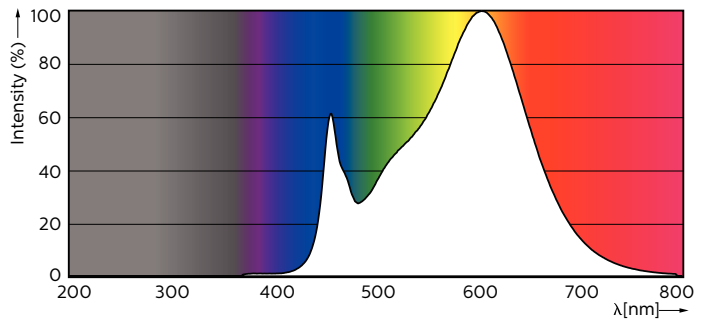

Product data

General Information	
Cap base	G13 [Medium Bi-Pin Fluorescent]
RoHS mark	RoHS mark
Nominal lifetime (nom.)	50000 h
Switching cycle	200000X
B50L70	50000 h

Light Technical	
Colour Code	830 [CCT of 3,000 K]
Technical Beam Angle (Nom)	160 °
Lamp Luminous Flux 25°C EL (Nom)	2300 lm
Lamp Luminous Flux (Nom)	2300 lm
Rated beam angle	160 °
Colour Temperature, horizontal (Nom)	3000 K
Colour consistency	<6
Colour Rendering Index,horiz (Nom)	83
LLMF at end of nominal lifetime (nom.)	70 %

Warnings and Safety

• -

Dimensional drawing

TLED 4ft 16W-36W 2300lm 160D 3000K G13ND

Product	D1	D2	A1	A2	A3
MAS LEDtube 1200mm UO 16W 830 T8	25.78 mm	28 mm	1198.2 mm	1205.3 mm	1212.4 mm

Photometric data

LEDtube 1200mm UO 16W 830 T8