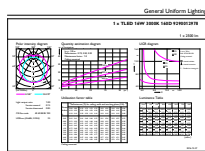

Product data

General Information	
Cap base	G13 [Medium Bi-Pin Fluorescent]
RoHS mark	RoHS mark
Nominal lifetime (nom.)	50000 h
Switching cycle	200000X
B50L70	50000 h

Light Technical	
Colour Code	830 [CCT of 3,000 K]
Technical Beam Angle (Nom)	160 °
Lamp Luminous Flux 25°C EL (Nom)	2300 lm
Lamp Luminous Flux (Nom)	2300 lm
Rated beam angle	160 °
Colour Temperature, horizontal (Nom)	3000 K
Colour consistency	<6
Colour Rendering Index,horiz (Nom)	83
LLMF at end of nominal lifetime (nom.)	70 %

Warnings and Safety

• -

Dimensional drawing

TLED 4ft 16W-36W 2300lm 160D 3000K G13ND

Product	D1	D2	A1	A2	A3
MAS LEDtube 1200mm UO 16W 830 T8	25.78 mm	28 mm	1198.2 mm	1205.3 mm	1212.4 mm

Photometric data

LEDtube 1200mm UO 16W 830 T8

LEDtube 1200mm UO 16W 830 T8

MASTER LEDtube EM/Mains

Photometric data

LEDtube 600mm 1200mm 1500mm UO T8

Lifetime

LEDtube 600mm 1200mm 1500mm UO T8

LEDtube 600mm 1200mm 1500mm UO T8