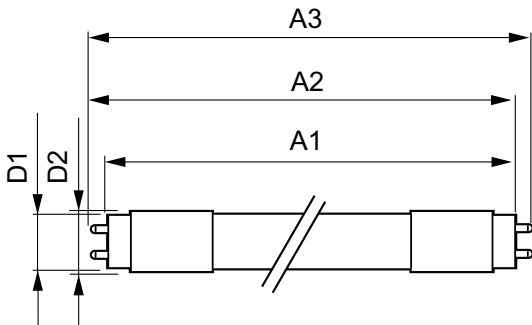

Product data

General Information	
Cap base	G13 [Medium Bi-Pin Fluorescent]
RoHS mark	RoHS mark
Nominal lifetime (nom.)	50000 h
Switching cycle	200000X
B50L70	50000 h

Light Technical	
Colour Code	830 [CCT of 3,000 K]
Technical Beam Angle (Nom)	160 °
Lamp Luminous Flux 25°C EL (Nom)	2300 lm
Lamp Luminous Flux (Nom)	2300 lm
Rated beam angle	160 °
Colour Temperature, horizontal (Nom)	3000 K
Colour consistency	<6
Colour Rendering Index,horiz (Nom)	83
LLMF at end of nominal lifetime (nom.)	70 %

Product Data

Full product code 871869668736900

Order product name MAS LEDtube 1200mm UO 16W 830 T8
 EAN/UPC – product 8718696687369
 Order code 929001297802
 Numerator – quantity per pack 1
 Numerator – packs per outer box 10
 Material no. (12NC) 929001297802
 Net weight (piece) 0.251 kg

Warnings and Safety

• -

Dimensional drawing

TLED 4ft 16W-36W 2300lm 160D 3000K G13ND

Product	D1	D2	A1	A2	A3
MAS LEDtube 1200mm UO 16W 830 T8	25.78 mm	28 mm	1198.2 mm	1205.3 mm	1212.4 mm

Photometric data

LEDtube 1200mm UO 16W 830 T8