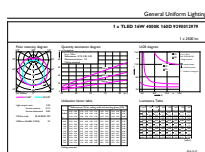

Product data

General Information	
Cap base	G13 [Medium Bi-Pin Fluorescent]
RoHS mark	RoHS mark
Nominal lifetime (nom.)	50000 h
Switching cycle	200000X
B50L70	50000 h
Light Technical	
Colour Code	840 [CCT of 4,000 K]
Technical Beam Angle (Nom)	160 °
Lamp Luminous Flux 25°C EL (Nom)	2500 lm
Lamp Luminous Flux (Nom)	2500 lm
Rated beam angle	160 °
Colour Temperature, horizontal (Nom)	4000 K
Colour consistency	<6
Colour Rendering Index,horiz (Nom)	83
LLMF at end of nominal lifetime (nom.)	70 %
Operating and Electrical	
Input frequency	50 to 60 Hz

MASTER LEDtube EM/Mains

Mechanical and Housing	
Product length	1200 mm
Approval and Application	
Energy efficiency label (EEL)	A++
Energy-saving product	Yes
Approval marks	CE marking RoHS compliance KEMA Keur certificate
Energy Consumption kWh/1000 h	16 kWh
Product Data	
Full product code	871869668738300

Warnings and Safety

• -

Dimensional drawing

TLED 4ft 16W-36W 2500lm 160D 4000K G13ND

Product	D1	D2	A1	A2	A3
MASTER LEDtube 1200mm UO 16W 840 T8	25.78 mm	28 mm	1198.2 mm	1205.3 mm	1212.4 mm

Photometric data

LEDtube 1200mm UO 16W 840 T8

LEDtube 1200mm UO 16W 840 T8

MASTER LEDtube EM/Mains

Photometric data

LEDtube 600mm 1200mm 1500mm UO T8

Lifetime

LEDtube 600mm 1200mm 1500mm UO T8

LEDtube 600mm 1200mm 1500mm UO T8