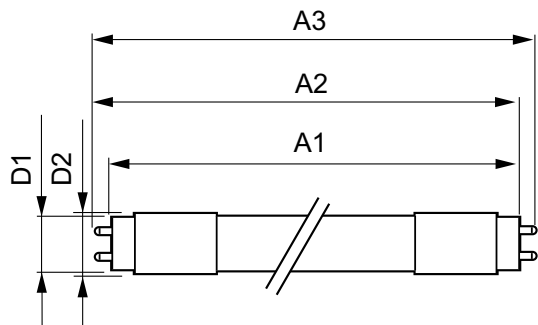

Product data

General Information	
Cap base	G13 [Medium Bi-Pin Fluorescent]
RoHS mark	RoHS mark
Nominal lifetime (nom.)	50000 h
Switching cycle	200000X
B50L70	50000 h
Light Technical	
Colour Code	840 [CCT of 4,000 K]
Technical Beam Angle (Nom)	160 °
Lamp Luminous Flux 25°C EL (Nom)	2500 lm
Lamp Luminous Flux (Nom)	2500 lm
Rated beam angle	160 °
Colour Temperature, horizontal (Nom)	4000 K
Colour consistency	<6
Colour Rendering Index,horiz (Nom)	83
LLMF at end of nominal lifetime (nom.)	70 %
Operating and Electrical	
Input frequency	50 to 60 Hz

MASTER LEDtube EM/Mains

Mechanical and Housing	
Product length	1200 mm
Approval and Application	
Energy efficiency label (EEL)	A++
Energy-saving product	Yes
Approval marks	CE marking RoHS compliance KEMA Keur certificate
Energy Consumption kWh/1000 h	16 kWh
Product Data	
Full product code	871869668738300

Order product name	MASTER LEDtube 1200mm UO 16W 840 T8
EAN/UPC – product	8718696687383
Order code	929001297902
Numerator – quantity per pack	1
Numerator – packs per outer box	10
Material no. (12NC)	929001297902
Net weight (piece)	0.251 kg

Warnings and Safety

• -

Dimensional drawing

TLED 4ft 16W-36W 2500lm 160D 4000K G13ND

Product	D1	D2	A1	A2	A3
MASTER LEDtube 1200mm UO 16W 840 T8	25.78 mm	28 mm	1198.2 mm	1205.3 mm	1212.4 mm

Photometric data