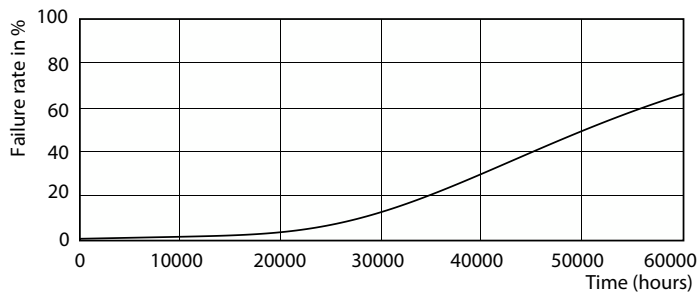

Lifetime

Life Expectancy Diagram - MAS LEDtube 1200mm UO 16W 840 T8