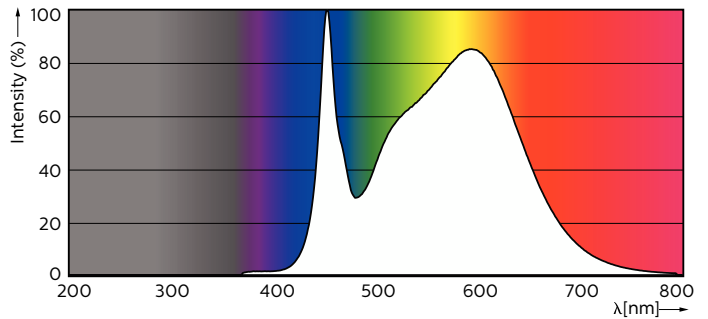

Warnings and Safety

- -
- -

Product data

General Information	
Cap-Base	G13 [Medium Bi-Pin Fluorescent]
Nominal lifetime	50,000 hour(s)
Switching Cycle	200,000
Lighting Technology	LED
EU RoHS compliant	Yes
Light Technical	
Color Code	840 [CCT of 4000K]
Beam Angle (Nom)	160 degree(s)
Luminous Flux	2,500 lm
Color Designation	Cool White (CW)
Correlated Color Temperature (Nom)	4000 K
Luminous Efficacy (rated) (Nom)	156.00 lm/W
Color Consistency	<6
Color rendering index (CRI)	83

Dimensional drawing

Product	D1	D2	A1	A2	A3
MAS LEDtube 1200mm UO 16W 840 T8	25.78 mm	28 mm	1,198.2 mm	1,205.3 mm	1,212.4 mm

Photometric data

General uniform lighting - MAS LEDtube 1200mm UO 16W 840 T8

Spectral Power Distribution Colour - MAS LEDtube 1200mm UO 16W 840 T8