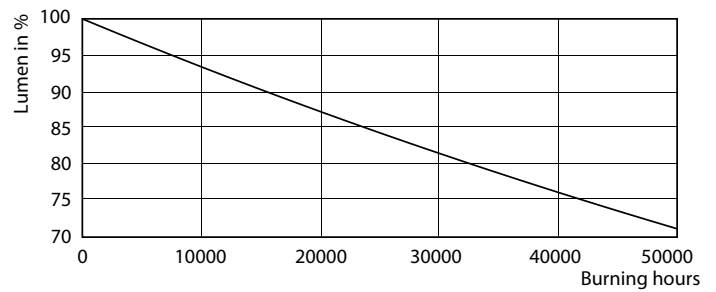

Warnings and Safety

- -
- -

Product data

General Information	
Cap-Base	G13 [Medium Bi-Pin Fluorescent]
Nominal lifetime	50,000 hour(s)
Switching Cycle	200,000
Lighting Technology	LED
EU RoHS compliant	Yes
Light Technical	
Color Code	840 [CCT of 4000K]
Beam Angle (Nom)	160 degree(s)
Luminous Flux	2,500 lm
Color Designation	Cool White (CW)
Correlated Color Temperature (Nom)	4000 K
Luminous Efficacy (rated) (Nom)	156.00 lm/W
Color Consistency	<6
Color rendering index (CRI)	83

MASTER LEDtube EM/Mains T8

Photometric data

Light Distribution Diagram - MAS LEDtube 1200mm UO 16W 840 T8

Lifetime

Life Expectancy Diagram - MAS LEDtube 1200mm UO 16W 840 T8

Lumen Maintenance Diagram - MAS LEDtube 1200mm UO 16W 840 T8