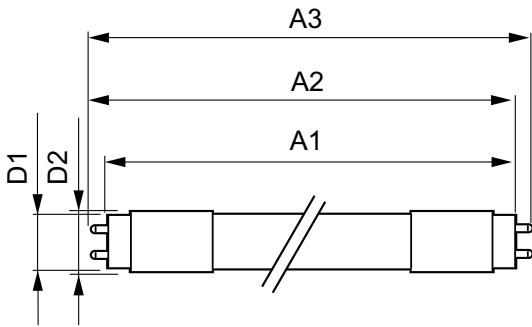

Warnings and Safety

- -
- -

Product data

General Information	
Cap-Base	G13 [Medium Bi-Pin Fluorescent]
Nominal lifetime	50,000 hour(s)
Switching Cycle	200,000
Lighting Technology	LED
EU RoHS compliant	Yes
Light Technical	
Color Code	840 [CCT of 4000K]
Beam Angle (Nom)	160 degree(s)
Luminous Flux	2,500 lm
Color Designation	Cool White (CW)
Correlated Color Temperature (Nom)	4000 K
Luminous Efficacy (rated) (Nom)	156.00 lm/W
Color Consistency	<6
Color rendering index (CRI)	83

MASTER LEDtube EM/Mains T8

Controls and Dimming

Dimmable	No
----------	----

Mechanical and Housing

Product Length	1,200 mm
Bulb Shape	T8

Approval and Application

Energy Saving Product	Yes
Approval Marks	TUV CE marking RoHS compliance KEMA Keur certificate
Energy Consumption kWh/1000 h	16 kWh

Product Data

Order product name	MAS LEDtube 1200mm UO 16W 840 T8
Full product name	MAS LEDtube 1200mm UO 16W 840 T8
Full product code	871869668738300
Order code	929001297902
Material Nr. (12NC)	929001297902
Numerator - Quantity Per Pack	1
EAN/UPC - Product/Case	8718696687383
Numerator - Packs per outer box	10
EAN/UPC - Case	8718696687390

Dimensional drawing

Product	D1	D2	A1	A2	A3
MAS LEDtube 1200mm UO 16W 840 T8	25.78 mm	28 mm	1,198.2 mm	1,205.3 mm	1,212.4 mm

Photometric data

General uniform lighting - MAS LEDtube 1200mm UO 16W 840 T8

Spectral Power Distribution Colour - MAS LEDtube 1200mm UO 16W 840 T8