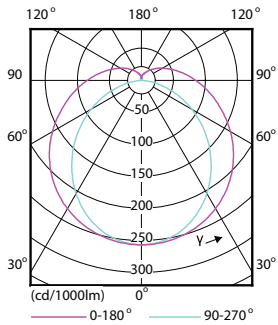

Dimensional drawing

Product	D1	D2	A1	A2	A3
MAS LEDtube 1200mm UO 16W 840 T8	25.78 mm	28 mm	1,198.2 mm	1,205.3 mm	1,212.4 mm

Photometric data

General uniform lighting - MAS LEDtube 1200mm UO 16W 840 T8

Spectral Power Distribution Colour - MAS LEDtube 1200mm UO 16W 840 T8

MASTER LEDtube EM/Mains T8

Photometric data

Light Distribution Diagram - MAS LEDtube 1200mm UO 16W 840 T8

Lifetime

Life Expectancy Diagram - MAS LEDtube 1200mm UO 16W 840 T8

Lumen Maintenance Diagram - MAS LEDtube 1200mm UO 16W 840 T8