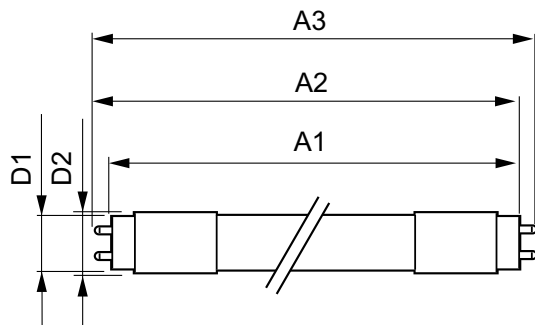

MASTER LEDtube EM/Mains T8

T-Storage (Min)	-40 °C
T-Case Maximum (Nom)	55 °C

Controls and Dimming

Dimmable	No

Mechanical and Housing

Product Length	1200 mm
Bulb Shape	Tube, double-ended

Approval and Application

Energy Efficiency Label (EEL)	A++
Energy Saving Product	Yes
Approval Marks	TUV CE marking RoHS compliance KEMA Keur certificate

Energy Consumption kWh/1000 h	16 kWh

Product Data

Full product code	871869668738300
Order product name	MASTER LEDtube 1200mm UO 16W 840 T8
EAN/UPC - Product	8718696687383
Order code	929001297902
Numerator - Quantity Per Pack	1
Numerator - Packs per outer box	10
Material Nr. (12NC)	929001297902
Net Weight (Piece)	0.251 kg

Dimensional drawing

TLED 4ft 16W-36W 2500lm 160D 4000K G13ND

Product	D1	D2	A1	A2	A3
MASTER LEDtube 1200mm UO 16W 840 T8	25.78 mm	28 mm	1198.2 mm	1205.3 mm	1212.4 mm

Photometric data

LEDtube 1200mm UO 16W 840 T8