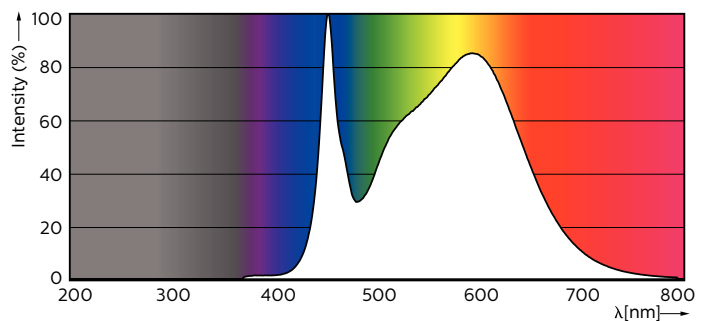

LEDtube 1200mm UO 16W 840 T8