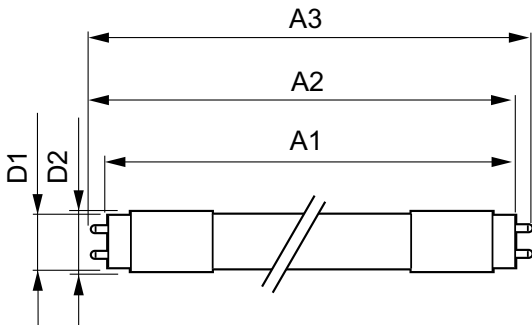

Product data

General Information	
Cap base	G13 [Medium Bi-Pin Fluorescent]
RoHS mark	RoHS mark
Nominal lifetime (nom.)	50000 h
Switching cycle	200000X
B50L70	50000 h

Light Technical	
Colour Code	865 [CCT of 6,500 K]
Technical Beam Angle (Nom)	160 °
Lamp Luminous Flux 25°C EL (Nom)	2500 lm
Lamp Luminous Flux (Nom)	2500 lm
Rated beam angle	160 °
Colour Temperature, horizontal (Nom)	6500 K
Colour consistency	<6
Colour Rendering Index,horiz (Nom)	83
LLMF at end of nominal lifetime (nom.)	70 %

Material no. (12NC) 929001298002

Net weight (piece) 0.251 kg

Warnings and Safety

• -

Dimensional drawing

TLED 4ft 16W-36W 2500lm 160D 6500K G13ND

Product	D1	D2	A1	A2	A3
MASTER LEDtube 1200mm UO 16W 865 T8	25.78 mm	28 mm	1198.2 mm	1205.3 mm	1212.4 mm