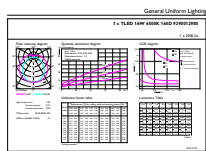

Photometric data

LEDtube 1200mm UO 16W 865 T8

LEDtube 1200mm UO 16W 865 T8