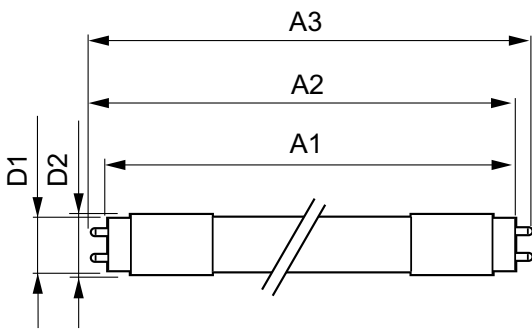

MASTER LEDtube EM/Mains T8

Mechanical and Housing

Product Length 1500 mm

Approval and Application

Energy Efficiency Label (EEL) A++

Energy Saving Product Yes

Approval Marks TUV CE marking RoHS compliance KEMA Keur certificate

Energy Consumption kWh/1000 h 24 kWh

Product Data

Full product code 871869668742000

Order product name MAS LEDtube 1500mm UO 24W 830 T8

EAN/UPC - Product 8718696687420

Order code 929001298102

Numerator - Quantity Per Pack 1

Numerator - Packs per outer box 10

Material Nr. (12NC) 929001298102

Net Weight (Piece) 0.310 kg

Warnings and Safety

- NOTES: The overall energy efficiency and light distribution of any installation that uses these lamps are determined by the design of the installation.

Dimensional drawing

TLED 4ft 24W-58W 3400lm 160D 3000K G13ND

Product	D1	D2	A1	A2	A3
MAS LEDtube 1500mm UO 24W 830 T8	25.78 mm	28 mm	1498.7 mm	1505.8 mm	1512.9 mm

Photometric data