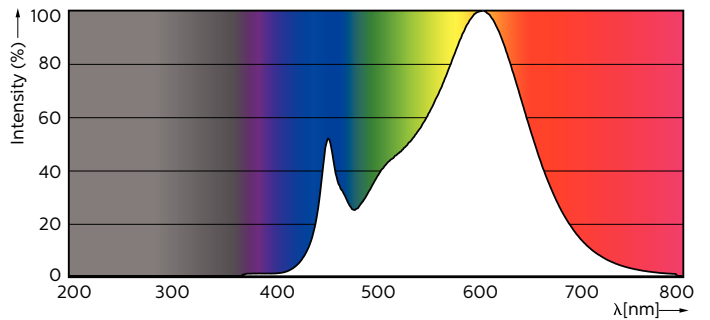

LEDtube 1500mm UO 24W 830 T8