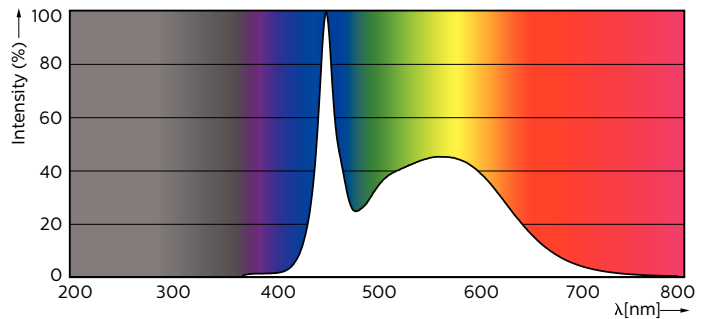

Product data

General Information	
Cap base	G13 [Medium Bi-Pin Fluorescent]
RoHS mark	RoHS mark
Nominal lifetime (nom.)	50000 h
Switching cycle	200000X
B50L70	50000 h

Light Technical	
Colour Code	865 [CCT of 6,500 K]
Beam Angle (Nom)	160 °
Lamp Luminous Flux 25°C EL (Nom)	3700 lm
Lamp Luminous Flux (Nom)	3700 lm
Rated beam angle	160 °
Colour Temperature, horizontal (Nom)	6500 K
Colour consistency	<6
Colour Rendering Index,horiz (Nom)	83
LLMF at end of nominal lifetime (nom.)	70 %

Warnings and Safety

• -

Dimensional drawing

TLED 4ft 24W-58W 3700lm 160D 6500K G13ND

Product	D1	D2	A1	A2	A3
MAS LEDtube 1500mm UO 24W 865 T8	25.78 mm	28 mm	1498.7 mm	1505.8 mm	1512.9 mm

Photometric data

LEDtube 1500mm UO 24W 865 T8

MASTER LEDtube EM/Mains

Photometric data

Lifetime