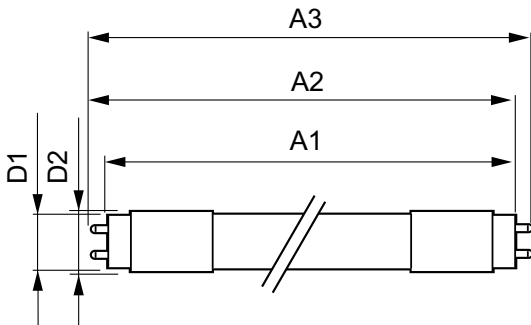

Product data

General Information	
Cap base	G13 [Medium Bi-Pin Fluorescent]
RoHS mark	RoHS mark
Nominal lifetime (nom.)	50000 h
Switching cycle	200000X
B50L70	50000 h

Light Technical	
Colour Code	865 [CCT of 6,500 K]
Beam Angle (Nom)	160 °
Lamp Luminous Flux 25°C EL (Nom)	3700 lm
Lamp Luminous Flux (Nom)	3700 lm
Rated beam angle	160 °
Colour Temperature, horizontal (Nom)	6500 K
Colour consistency	<6
Colour Rendering Index,horiz (Nom)	83
LLMF at end of nominal lifetime (nom.)	70 %

Product Data

Full product code 871869668746800

Order product name MAS LEDtube 1500mm UO 24W 865 T8
 EAN/UPC – product 8718696687468
 Order code 929001298302
 Numerator – quantity per pack 1
 Numerator – packs per outer box 10
 Material no. (I2NC) 929001298302
 Net weight (piece) 0.310 kg

Warnings and Safety

• -

Dimensional drawing

TLED 4ft 24W-58W 3700lm 160D 6500K G13ND

Product	D1	D2	A1	A2	A3
MAS LEDtube 1500mm UO 24W 865 T8	25.78 mm	28 mm	1498.7 mm	1505.8 mm	1512.9 mm

Photometric data

LEDtube 1500mm UO 24W 865 T8