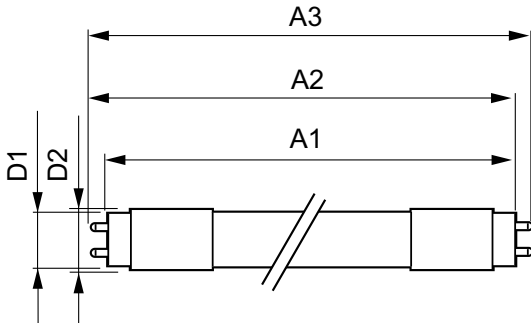

Product data

General Information	
Cap base	G13 [Medium Bi-Pin Fluorescent]
RoHS mark	RoHS mark
Nominal lifetime (nom.)	50000 h
Switching cycle	200000X
B50L70	50000 h
Light Technical	
Colour Code	865 [CCT of 6,500 K]
Technical Beam Angle (Nom)	160 °
Lamp Luminous Flux 25°C EL (Nom)	3700 lm
Lamp Luminous Flux (Nom)	3700 lm
Rated beam angle	160 °
Colour Temperature, horizontal (Nom)	6500 K
Colour consistency	<6
Colour Rendering Index,horiz (Nom)	83
LLMF at end of nominal lifetime (nom.)	70 %
Operating and Electrical	
Input frequency	50 to 60 Hz

MASTER LEDtube EM/Mains

Mechanical and Housing

Product length 1500 mm

Approval and Application

Energy efficiency label (EEL) A++

Energy-saving product Yes

Approval marks CE marking RoHS compliance KEMA Keur certificate

Numerator – packs per outer box 10

Material no. (12NC) 929001298302

Net weight (piece) 0.310 kg

Warnings and Safety

• -

Dimensional drawing

TLED 4ft 24W-58W 3700lm 160D 6500K G13ND

Product	D1	D2	A1	A2	A3
MASTER LEDtube 1500mm UO 24W 865 T8	25.78 mm	28 mm	1498.7 mm	1505.8 mm	1512.9 mm

Photometric data

LEDtube 1500mm UO 24W 865 T8

LEDtube 1500mm UO 24W 865 T8

MASTER LEDtube EM/Mains

Photometric data

LEDtube 600mm 1200mm 1500mm UO T8

Lifetime

LEDtube 600mm 1200mm 1500mm UO T8