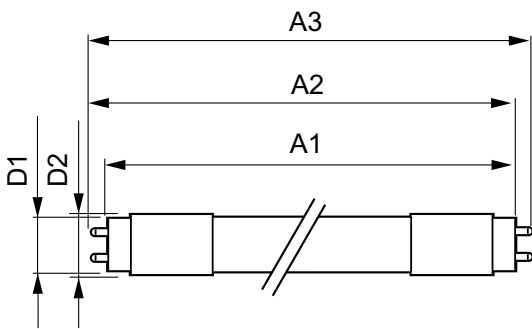

MASTER LEDtube EM/Mains T8

Mechanical and Housing

Product Length 1500 mm

Approval and Application

Energy Efficiency Label (EEL) A++

Energy Saving Product Yes

Approval Marks TUV CE marking RoHS compliance KEMA Keur certificate

Energy Consumption kWh/1000 h 24 kWh

Product Data

Full product code 871869668746800

Order product name MAS LEDtube 1500mm UO 24W 865 T8

EAN/UPC - Product 8718696687468

Order code 929001298302

Numerator - Quantity Per Pack 1

Numerator - Packs per outer box 10

Material Nr. (12NC) 929001298302

Net Weight (Piece) 0.310 kg

Warnings and Safety

- NOTES: The overall energy efficiency and light distribution of any installation that uses these lamps are determined by the design of the installation.

Dimensional drawing

TLED 4ft 24W-58W 3700lm 160D 6500K G13ND

Product	D1	D2	A1	A2	A3
MAS LEDtube 1500mm UO 24W 865 T8	25.78 mm	28 mm	1498.7 mm	1505.8 mm	1512.9 mm

Photometric data