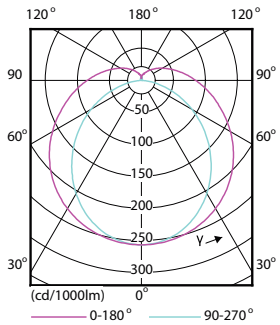

MASTER LEDtube EM/Mains T8

Photometric data