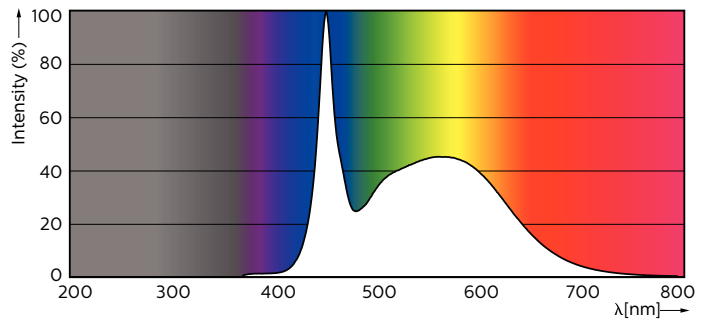

LEDtube 1500mm UO 24W 865 T8