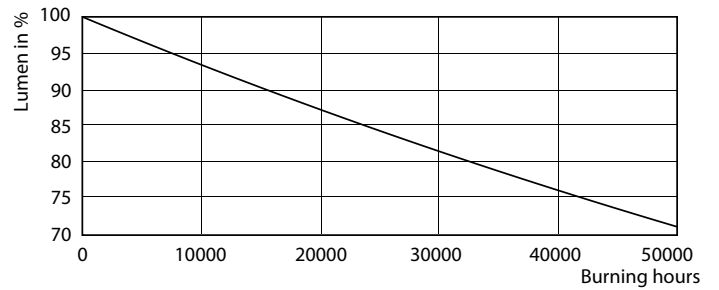

Lumen Maintenance Diagram - MAS LEDtube 1500mm HO 20W865 T8