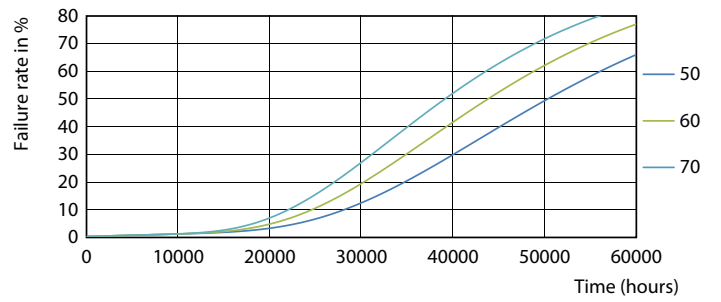

Order code	929001299408
Numerator – quantity per pack	1
Numerator – packs per outer box	10
Material no. (12NC)	929001299408
Net weight (piece)	0.215 kg

Warnings and Safety

• -

Dimensional drawing

TLED 4ft 14W-36W 2100lm 150D 6500K G13ND

Product	D1	D2	A1	A2	A3
MAS LEDtube 1200mm HO 14W865 T8	25.8 mm	28 mm	1198.2 mm	1205.3 mm	1212.4 mm

Photometric data

LEDtube 1500mm 20W G5 865 3000lm

MASTER LEDtube EM/Mains T8

Photometric data

Lifetime

MASTER LEDtube EM/Mains T8