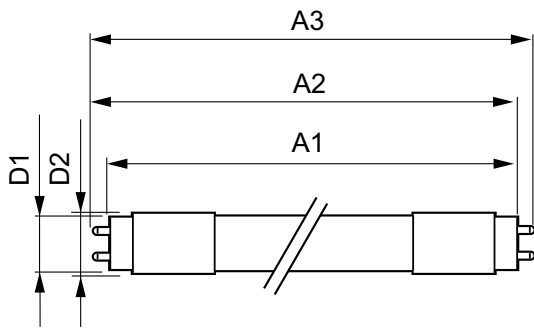

Product data

General Information		Starting time (nom.)	
Cap base	G13 [Medium Bi-Pin Fluorescent]		0.5 s
Nominal lifetime (nom.)	50000 h	Warm-up time to 60% light (nom.)	0.5 s
Switching cycle	200000X	Power factor (nom.)	0.9
B50L70	50000 h	Voltage (nom.)	220-240 V
Light Technical		Temperature	
Colour Code	865 [CCT of 6500K]	T ambient (max.)	45 °C
Lamp Luminous Flux 25°C EL (Nom)	2100 lm	T ambient (min.)	-20 °C
Lamp Luminous Flux (Nom)	2100 lm	T storage (max.)	65 °C
Colour Temperature, horizontal (Nom)	6500 K	T storage (min.)	-40 °C
Colour consistency	<6	T-Case maximum (nom.)	55 °C
Colour Rendering Index,horiz (Nom)	83	Controls and Dimming	
LLMF at end of nominal lifetime (nom.)	70 %	Dimmable	No
Operating and Electrical		Mechanical and Housing	
Input frequency	50 to 60 Hz	Product length	1200 mm
Technical Lamp Power (Nom)	14 W	Approval and Application	
Lamp current (max.)	65 mA	Energy-saving product	Yes
Lamp current (min.)	60 mA		

MASTER LEDtube EM/Mains T8

Energy efficiency label (EEL)	A++
Approval marks	CE marking RoHS compliance KEMA Keur certificate
Energy Consumption kWh/1000 h	14 kWh
Product Data	
Full product code	871869668728400
Order product name	MAS LEDtube 1200mm HO 14W865 T8
EAN/UPC – product	8718696687284

Order code	929001299408
Numerator – quantity per pack	1
Numerator – packs per outer box	10
Material no. (12NC)	929001299408
Net weight (piece)	0.215 kg

Warnings and Safety

• -

Dimensional drawing

TLED 4ft 14W-36W 2100lm 150D 6500K G13ND

Product	D1	D2	A1	A2	A3
MAS LEDtube 1200mm HO 14W865 T8	25.8 mm	28 mm	1198.2 mm	1205.3 mm	1212.4 mm

Photometric data

LEDtube 1500mm 20W G5 865 3000lm

MASTER LEDtube EM/Mains T8

Photometric data

Lifetime

MASTER LEDtube EM/Mains T8