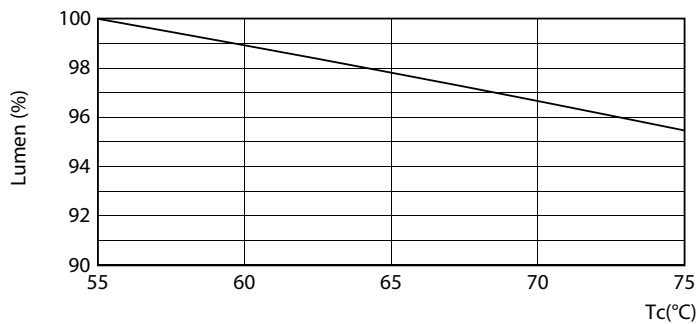

Product data

General Information		Starting time (nom.)	
Cap base	G13 [Medium Bi-Pin Fluorescent]		0.5 s
Nominal lifetime (nom.)	50000 h	Warm-up time to 60% light (nom.)	0.5 s
Switching cycle	200000X	Power factor (nom.)	0.9
B50L70	50000 h	Voltage (nom.)	220-240 V
Light Technical		Temperature	
Colour Code	865 [CCT of 6500K]	T ambient (max.)	45 °C
Lamp Luminous Flux 25°C EL (Nom)	2100 lm	T ambient (min.)	-20 °C
Lamp Luminous Flux (Nom)	2100 lm	T storage (max.)	65 °C
Colour Temperature, horizontal (Nom)	6500 K	T storage (min.)	-40 °C
Colour consistency	<6	T-Case maximum (nom.)	55 °C
Colour Rendering Index,horiz (Nom)	83	Controls and Dimming	
LLMF at end of nominal lifetime (nom.)	70 %	Dimmable	No
Operating and Electrical		Mechanical and Housing	
Input frequency	50 to 60 Hz	Product length	1200 mm
Technical Lamp Power (Nom)	14 W	Approval and Application	
Lamp current (max.)	65 mA	Energy-saving product	Yes
Lamp current (min.)	60 mA		

Order code	929001299408
Numerator – quantity per pack	1
Numerator – packs per outer box	10
Material no. (12NC)	929001299408
Net weight (piece)	0.215 kg

Warnings and Safety

• -

Dimensional drawing

TLED 4ft 14W-36W 2100lm 150D 6500K G13ND

Product	D1	D2	A1	A2	A3
MAS LEDtube 1200mm HO 14W865 T8	25.8 mm	28 mm	1198.2 mm	1205.3 mm	1212.4 mm

Photometric data

LEDtube 1500mm 20W G5 865 3000lm

MASTER LEDtube EM/Mains T8

Photometric data

Lifetime

MASTER LEDtube EM/Mains T8