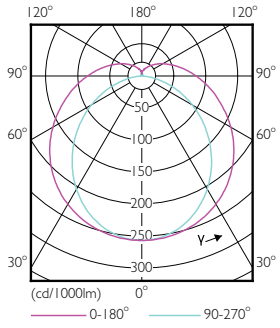

Order code	929001299408
Numerator – quantity per pack	1
Numerator – packs per outer box	10
Material no. (12NC)	929001299408
Net weight (piece)	0.215 kg

Warnings and Safety

• -

Dimensional drawing

TLED 4ft 14W-36W 2100lm 150D 6500K G13ND

Product	D1	D2	A1	A2	A3
MAS LEDtube 1200mm HO 14W865 T8	25.8 mm	28 mm	1198.2 mm	1205.3 mm	1212.4 mm

Photometric data

LEDtube 1500mm 20W G5 865 3000lm

MASTER LEDtube EM/Mains T8

Photometric data

Lifetime

MASTER LEDtube EM/Mains T8