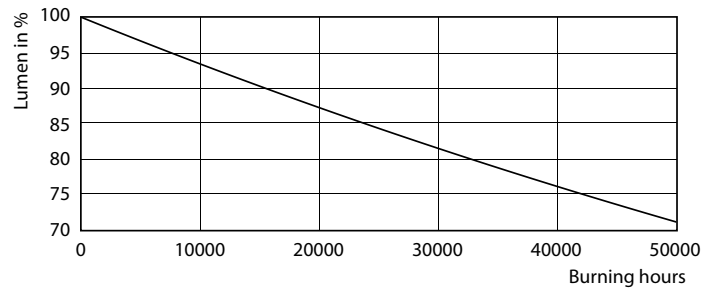

Product data

General Information		Starting time (nom.)	
Cap base	G13 [Medium Bi-Pin Fluorescent]		0.5 s
Nominal lifetime (nom.)	50000 h	Warm-up time to 60% light (nom.)	0.5 s
Switching cycle	200000X	Power factor (nom.)	0.9
B50L70	50000 h	Voltage (nom.)	220-240 V
Light Technical		Temperature	
Colour Code	865 [CCT of 6500K]	T ambient (max.)	45 °C
Lamp Luminous Flux 25°C EL (Nom)	2100 lm	T ambient (min.)	-20 °C
Lamp Luminous Flux (Nom)	2100 lm	T storage (max.)	65 °C
Colour Temperature, horizontal (Nom)	6500 K	T storage (min.)	-40 °C
Colour consistency	<6	T-Case maximum (nom.)	55 °C
Colour Rendering Index,horiz (Nom)	83	Controls and Dimming	
LLMF at end of nominal lifetime (nom.)	70 %	Dimmable	No
Operating and Electrical		Mechanical and Housing	
Input frequency	50 to 60 Hz	Product length	1200 mm
Technical Lamp Power (Nom)	14 W	Approval and Application	
Lamp current (max.)	65 mA	Energy-saving product	Yes
Lamp current (min.)	60 mA		

Product	D1	D2	A1	A2	A3
MAS LEDtube 1200mm HO 14W865 T8	25.8 mm	28 mm	1198.2 mm	1205.3 mm	1212.4 mm

Photometric data

LEDtube 1500mm 20W G5 865 3000lm

MASTER LEDtube EM/Mains T8

Photometric data

Lifetime

MASTER LEDtube EM/Mains T8