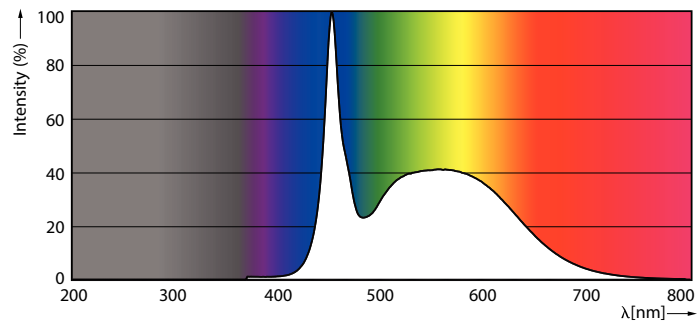

Photometric data

LEDtube 1500mm 20W G5 865 3000lm