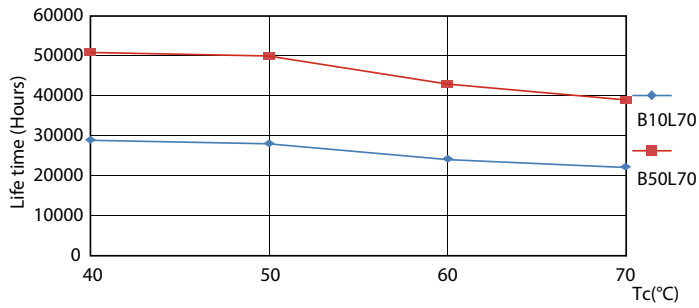

Product data

General Information		Starting time (nom.)	
Cap base	G13 [Medium Bi-Pin Fluorescent]		0.5 s
Nominal lifetime (nom.)	50000 h	Warm-up time to 60% light (nom.)	0.5 s
Switching cycle	200000X	Power factor (nom.)	0.9
B50L70	50000 h	Voltage (nom.)	220-240 V
Light Technical		Temperature	
Colour Code	865 [CCT of 6500K]	T ambient (max.)	45 °C
Lamp Luminous Flux 25°C EL (Nom)	2100 lm	T ambient (min.)	-20 °C
Lamp Luminous Flux (Nom)	2100 lm	T storage (max.)	65 °C
Colour Temperature, horizontal (Nom)	6500 K	T storage (min.)	-40 °C
Colour consistency	<6	T-Case maximum (nom.)	55 °C
Colour Rendering Index,horiz (Nom)	83	Controls and Dimming	
LLMF at end of nominal lifetime (nom.)	70 %	Dimmable	No
Operating and Electrical		Mechanical and Housing	
Input frequency	50 to 60 Hz	Product length	1200 mm
Technical Lamp Power (Nom)	14 W	Approval and Application	
Lamp current (max.)	65 mA	Energy-saving product	Yes
Lamp current (min.)	60 mA		

Order code	929001299408
Numerator – quantity per pack	1
Numerator – packs per outer box	10
Material no. (12NC)	929001299408
Net weight (piece)	0.215 kg

Warnings and Safety

• -

Dimensional drawing

TLED 4ft 14W-36W 2100lm 150D 6500K G13ND

Product	D1	D2	A1	A2	A3
MAS LEDtube 1200mm HO 14W865 T8	25.8 mm	28 mm	1198.2 mm	1205.3 mm	1212.4 mm

Photometric data

LEDtube 1500mm 20W G5 865 3000lm

MASTER LEDtube EM/Mains T8

Photometric data

Lifetime

MASTER LEDtube EM/Mains T8