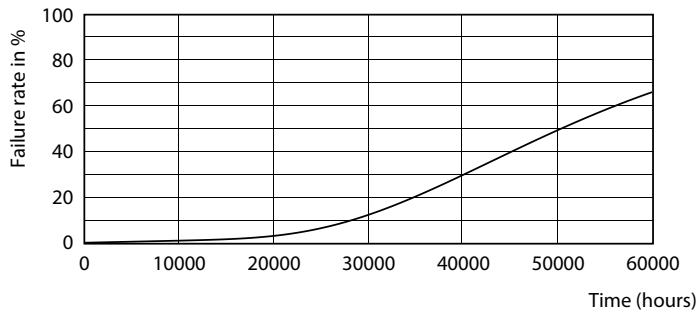

Order code	929001299408
Numerator – quantity per pack	1
Numerator – packs per outer box	10
Material no. (12NC)	929001299408
Net weight (piece)	0.215 kg

Warnings and Safety

• -

Dimensional drawing

TLED 4ft 14W-36W 2100lm 150D 6500K G13ND

Product	D1	D2	A1	A2	A3
MAS LEDtube 1200mm HO 14W865 T8	25.8 mm	28 mm	1198.2 mm	1205.3 mm	1212.4 mm

Photometric data

LEDtube 1500mm 20W G5 865 3000lm

MASTER LEDtube EM/Mains T8

Photometric data

Lifetime

MASTER LEDtube EM/Mains T8