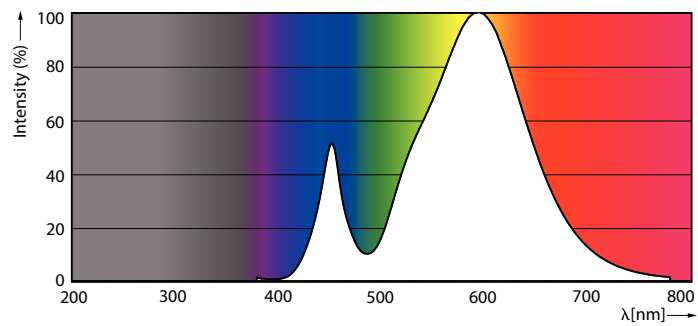

Photometric data

LEDtube HO 20W G13 730 T8 AP I G