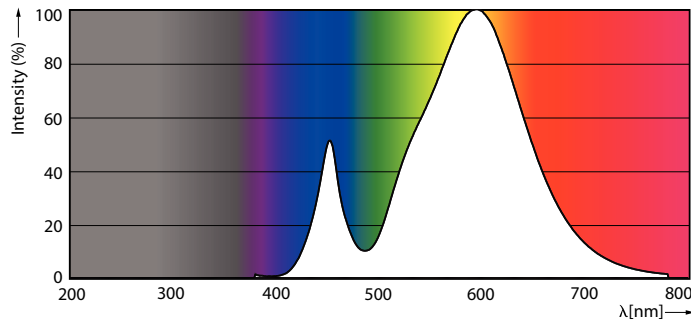

Product data

General information		Voltage (Nom)	
Cap-Base	G13 [Medium Bi-Pin Fluorescent]	220-240 V	
EU RoHS compliant	Yes	Temperature	
Nominal Lifetime (Nom)	15000 h	T-Ambient (Max)	45 °C
Switching Cycle	50000	T-Ambient (Min)	-20 °C
Light technical		T-Storage (Max)	65 °C
Color Code	730 [CCT of 3000K]	T-Storage (Min)	-40 °C
Beam Angle (Nom)	240 °	T-Case Maximum (Nom)	65 °C
Luminous Flux (Nom)	950 lm	Controls and dimming	
Color Designation	White (WH)	Dimmable	No
Correlated Color Temperature (Nom)	3000 K	Mechanical and housing	
Luminous Efficacy (rated) (Nom)	95.00 lm/W	Product Length	600 mm
Color Consistency	<7	Bulb Shape	Tube, double-ended
Color Rendering Index (Nom)	70	Approval and application	
LLMF At End Of Nominal Lifetime (Nom)	70 %	Energy Saving Product	Yes
Operating and electrical		Approval Marks	RoHS compliance KEMA Keur certificate
Input Frequency	50 to 60 Hz	Energy Consumption kWh/1000 h	10 kWh
Power (Nom)	10 W	Product data	
Starting Time (Nom)	0.5 s	Full product code	871869668766600
Warm Up Time to 60% Light (Nom)	0.5 s		
Power Factor (Nom)	0.5		

Essential LEDtube

Order product name	LEDtube HO 600mm 10W 730 T8 AP I G
EAN/UPC - Product	8718696687666
Order code	929001299908
Numerator - Quantity Per Pack	1
Numerator - Packs per outer box	10

Material Nr. (12NC)	929001299908
Net Weight (Piece)	0.120 kg

Dimensional drawing

LEDtube HO 600mm 10W 730 T8 AP I G

Product	D1	D2	A1	A2	A3
LEDtube HO 600mm 10W 730 T8 AP I G	25.7 mm	28 mm	588.5 mm	595.5 mm	602.5 mm

Photometric data

LEDtube HO 20W G13 730 T8 AP I G

LEDtube HO 20W G13 730 T8 AP I G