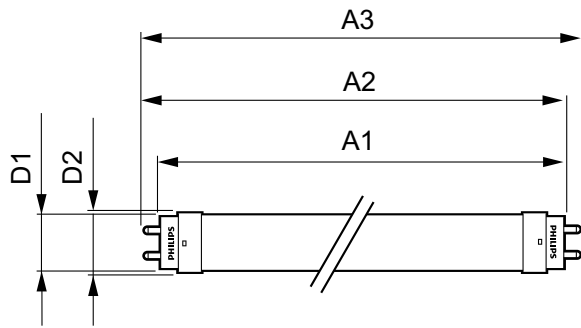

### Product data

General Information		Voltage (Nom)	
Cap-Base	G13 [ Medium Bi-Pin Fluorescent]	220-240 V	
Nominal Lifetime (Nom)	15000 h	Temperature	
Switching Cycle	50000X	T-Ambient (Max)	45 °C
B50L70	15000 h	T-Ambient (Min)	-20 °C
Light Technical		T-Storage (Max)	65 °C
Color Code	730 [ CCT of 3000K]	T-Storage (Min)	-40 °C
Luminous Flux (Nom)	950 lm	T-Case Maximum (Nom)	65 °C
Luminous Flux (Rated) (Nom)	950 lm	Controls and Dimming	
Correlated Color Temperature (Nom)	3000 K	Dimmable	No
Color Consistency	<7	Mechanical and Housing	
Color Rendering Index (Nom)	70	Product Length	600 mm
LLMF At End Of Nominal Lifetime (Nom)	70 %	Approval and Application	
Operating and Electrical		Energy Efficiency Label (EEL)	A+
Input Frequency	50 to 60 Hz	Energy Saving Product	Yes
Power (Rated) (Nom)	10 W	Approval Marks	RoHS compliance KEMA Keur certificate
Lamp Current (Nom)	85 mA	Energy Consumption kWh/1000 h	10 kWh
Starting Time (Nom)	0.5 s	Product Data	
Warm Up Time to 60% Light (Nom)	0.5 s	Full product code	871869668766600
Power Factor (Nom)	0.5		

# Essential LEDtube

Order product name	LEDtube HO 600mm 10W 730 T8 AP I G
EAN/UPC - Product	8718696687666
Order code	929001299908
Numerator - Quantity Per Pack	1
Numerator - Packs per outer box	10

Material Nr. (12NC)	929001299908
Net Weight (Piece)	0.120 kg

## Dimensional drawing

TLED 220-240V 10-18W 3000K G13 EcoFit

Product	D1	D2	A1	A2	A3
LEDtube HO 600mm 10W 730 T8 AP I G	25.7 mm	28 mm	588.5 mm	595.5 mm	602.5 mm