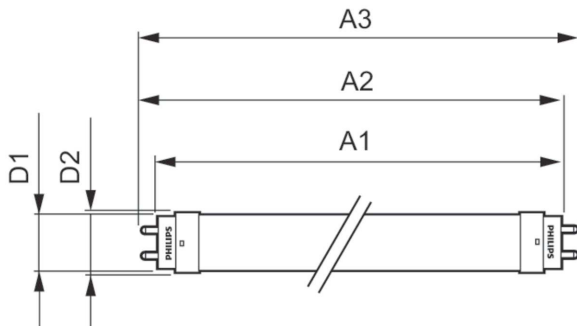

Product data

General information		Voltage (Nom)	
Cap-Base	G13 [Medium Bi-Pin Fluorescent]	220-240 V	
EU RoHS compliant	Yes	Temperature	
Nominal Lifetime (Nom)	15000 h	T-Ambient (Max)	45 °C
Switching Cycle	50000	T-Ambient (Min)	-20 °C
Light technical		T-Storage (Max)	65 °C
Color Code	730 [CCT of 3000K]	T-Storage (Min)	-40 °C
Beam Angle (Nom)	240 °	T-Case Maximum (Nom)	65 °C
Luminous Flux (Nom)	950 lm	Controls and dimming	
Color Designation	White (WH)	Dimmable	No
Correlated Color Temperature (Nom)	3000 K	Mechanical and housing	
Luminous Efficacy (rated) (Nom)	95.00 lm/W	Product Length	600 mm
Color Consistency	<7	Bulb Shape	Tube, double-ended
Color Rendering Index (Nom)	70	Approval and application	
LLMF At End Of Nominal Lifetime (Nom)	70 %	Energy Saving Product	Yes
Operating and electrical		Approval Marks	RoHS compliance KEMA Keur certificate
Input Frequency	50 to 60 Hz	Energy Consumption kWh/1000 h	10 kWh
Power (Nom)	10 W	Product data	
Starting Time (Nom)	0.5 s	Full product code	871869668766600
Warm Up Time to 60% Light (Nom)	0.5 s		
Power Factor (Nom)	0.5		

Essential LEDtube

Order product name	LEDtube HO 600mm 10W 730 T8 AP I G
EAN/UPC - Product	8718696687666
Order code	929001299908
Numerator - Quantity Per Pack	1
Numerator - Packs per outer box	10

Material Nr. (12NC)	929001299908
Net Weight (Piece)	0.120 kg

Dimensional drawing

LEDtube HO 600mm 10W 730 T8 AP I G

Product	D1	D2	A1	A2	A3
LEDtube HO 600mm 10W 730 T8 AP I G	25.7 mm	28 mm	588.5 mm	595.5 mm	602.5 mm

Photometric data

LEDtube HO 20W G13 730 T8 AP I G

LEDtube HO 20W G13 730 T8 AP I G