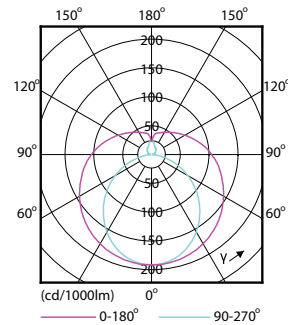

LEDtube HO 20W G13 730 T8 AP I G

General Uniform Lighting

LEDtube HO 10W G13 730 T8 AP I G