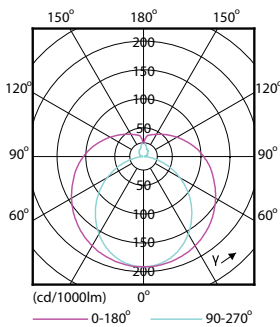

Product data

General information		Voltage (Nom)	
Cap-Base	G13 [Medium Bi-Pin Fluorescent]	220-240 V	
EU RoHS compliant	Yes	Temperature	
Nominal Lifetime (Nom)	15000 h	T-Ambient (Max)	45 °C
Switching Cycle	50000	T-Ambient (Min)	-20 °C
Light technical		T-Storage (Max)	65 °C
Color Code	730 [CCT of 3000K]	T-Storage (Min)	-40 °C
Beam Angle (Nom)	240 °	T-Case Maximum (Nom)	65 °C
Luminous Flux (Nom)	950 lm	Controls and dimming	
Color Designation	White (WH)	Dimmable	No
Correlated Color Temperature (Nom)	3000 K	Mechanical and housing	
Luminous Efficacy (rated) (Nom)	95.00 lm/W	Product Length	600 mm
Color Consistency	<7	Bulb Shape	Tube, double-ended
Color Rendering Index (Nom)	70	Approval and application	
LLMF At End Of Nominal Lifetime (Nom)	70 %	Energy Saving Product	Yes
Operating and electrical		Approval Marks	RoHS compliance KEMA Keur certificate
Input Frequency	50 to 60 Hz	Energy Consumption kWh/1000 h	10 kWh
Power (Nom)	10 W	Product data	
Starting Time (Nom)	0.5 s	Full product code	871869668766600
Warm Up Time to 60% Light (Nom)	0.5 s		
Power Factor (Nom)	0.5		

Dimensional drawing

LEDtube HO 600mm 10W 730 T8 AP I G

Product	D1	D2	A1	A2	A3
LEDtube HO 600mm 10W 730 T8 AP I G	25.7 mm	28 mm	588.5 mm	595.5 mm	602.5 mm

Photometric data

LEDtube HO 20W G13 730 T8 AP I G

LEDtube HO 20W G13 730 T8 AP I G